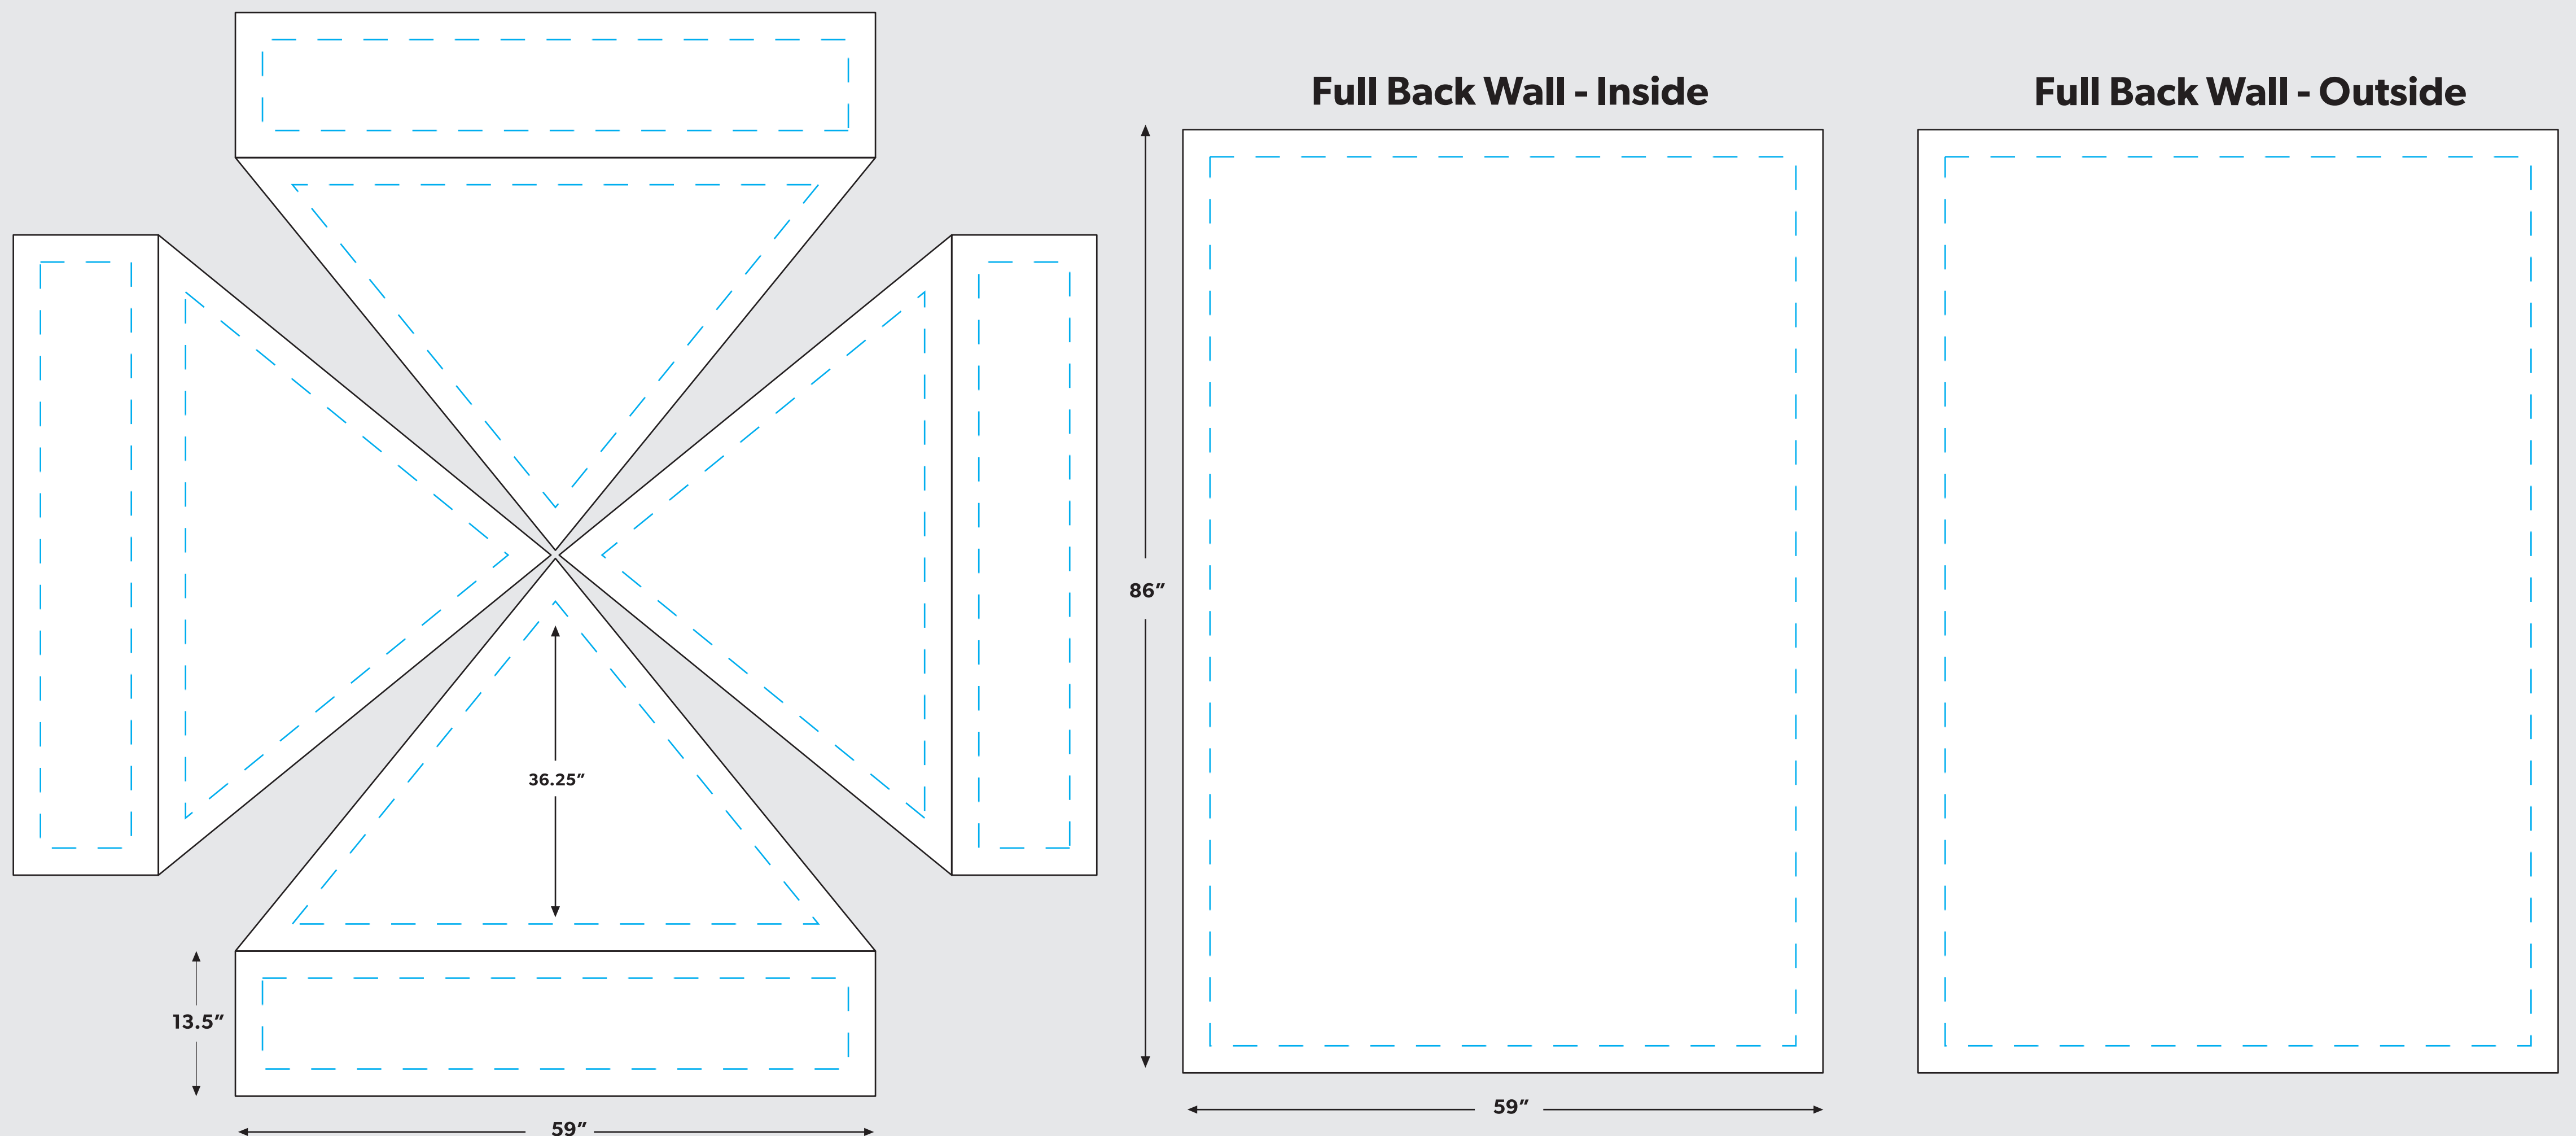

LookOurWay

EVERYDAY SILVER 5'X5' CANOPY TENT PACKAGE

--- **SAFE ZONE:** All critical elements (text, images, logos etc.) must be kept inside the blue line.

Anything outside the blue line may be cut off during trimming

— **BLEED LINE:** Make sure to extend the background images or colors all the way to the edge of the black outline

IMPORTANT

Please send artwork in CMYK color mode & note any PMS colors being used. This Template is designed at 10% scale of the final product. Please RASTERIZE artwork at a minimum of 300DPI to endure high quality print