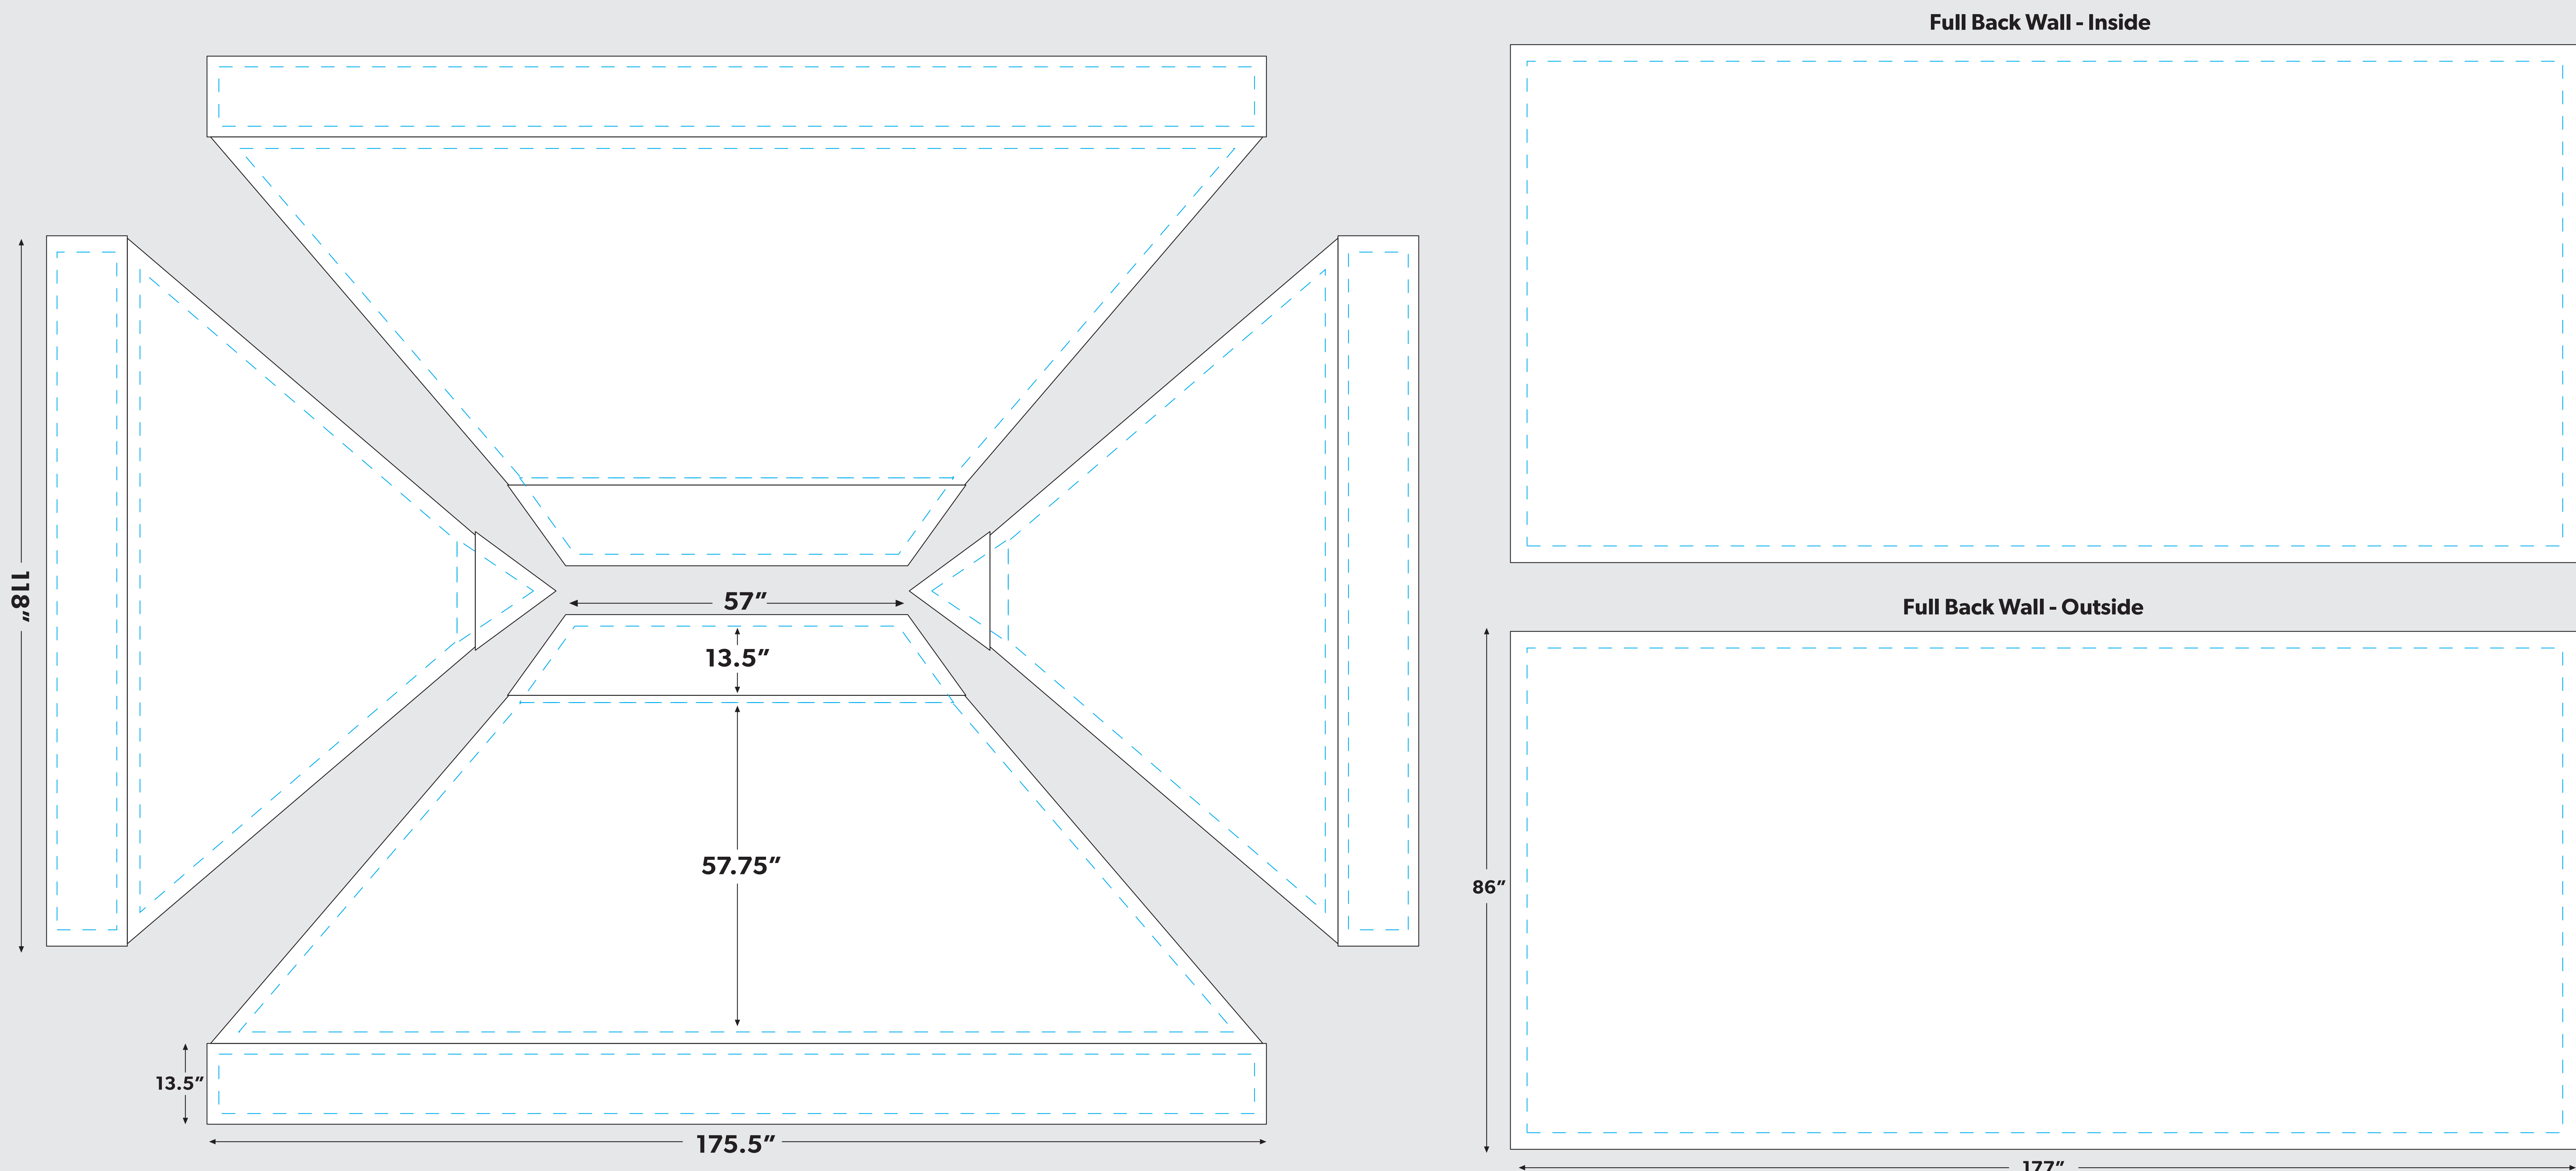

LookOurWay

EVERYDAY SILVER 10'X15' CANOPY TENT PACKAGE

--- **SAFE ZONE:** All critical elements (text, images, logos etc.) must be kept inside the blue line.

Anything outside the blue line may be cut off during trimming

— **BLEED LINE:** Make sure to extend the background images or colors all the way to the edge of the black outline

IMPORTANT

Please send artwork in CMYK color mode & note any PMS colors being used. This Template is designed at 10% scale of the final product. Please RASTERIZE artwork at a minimum of 300DPI to endure high quality print