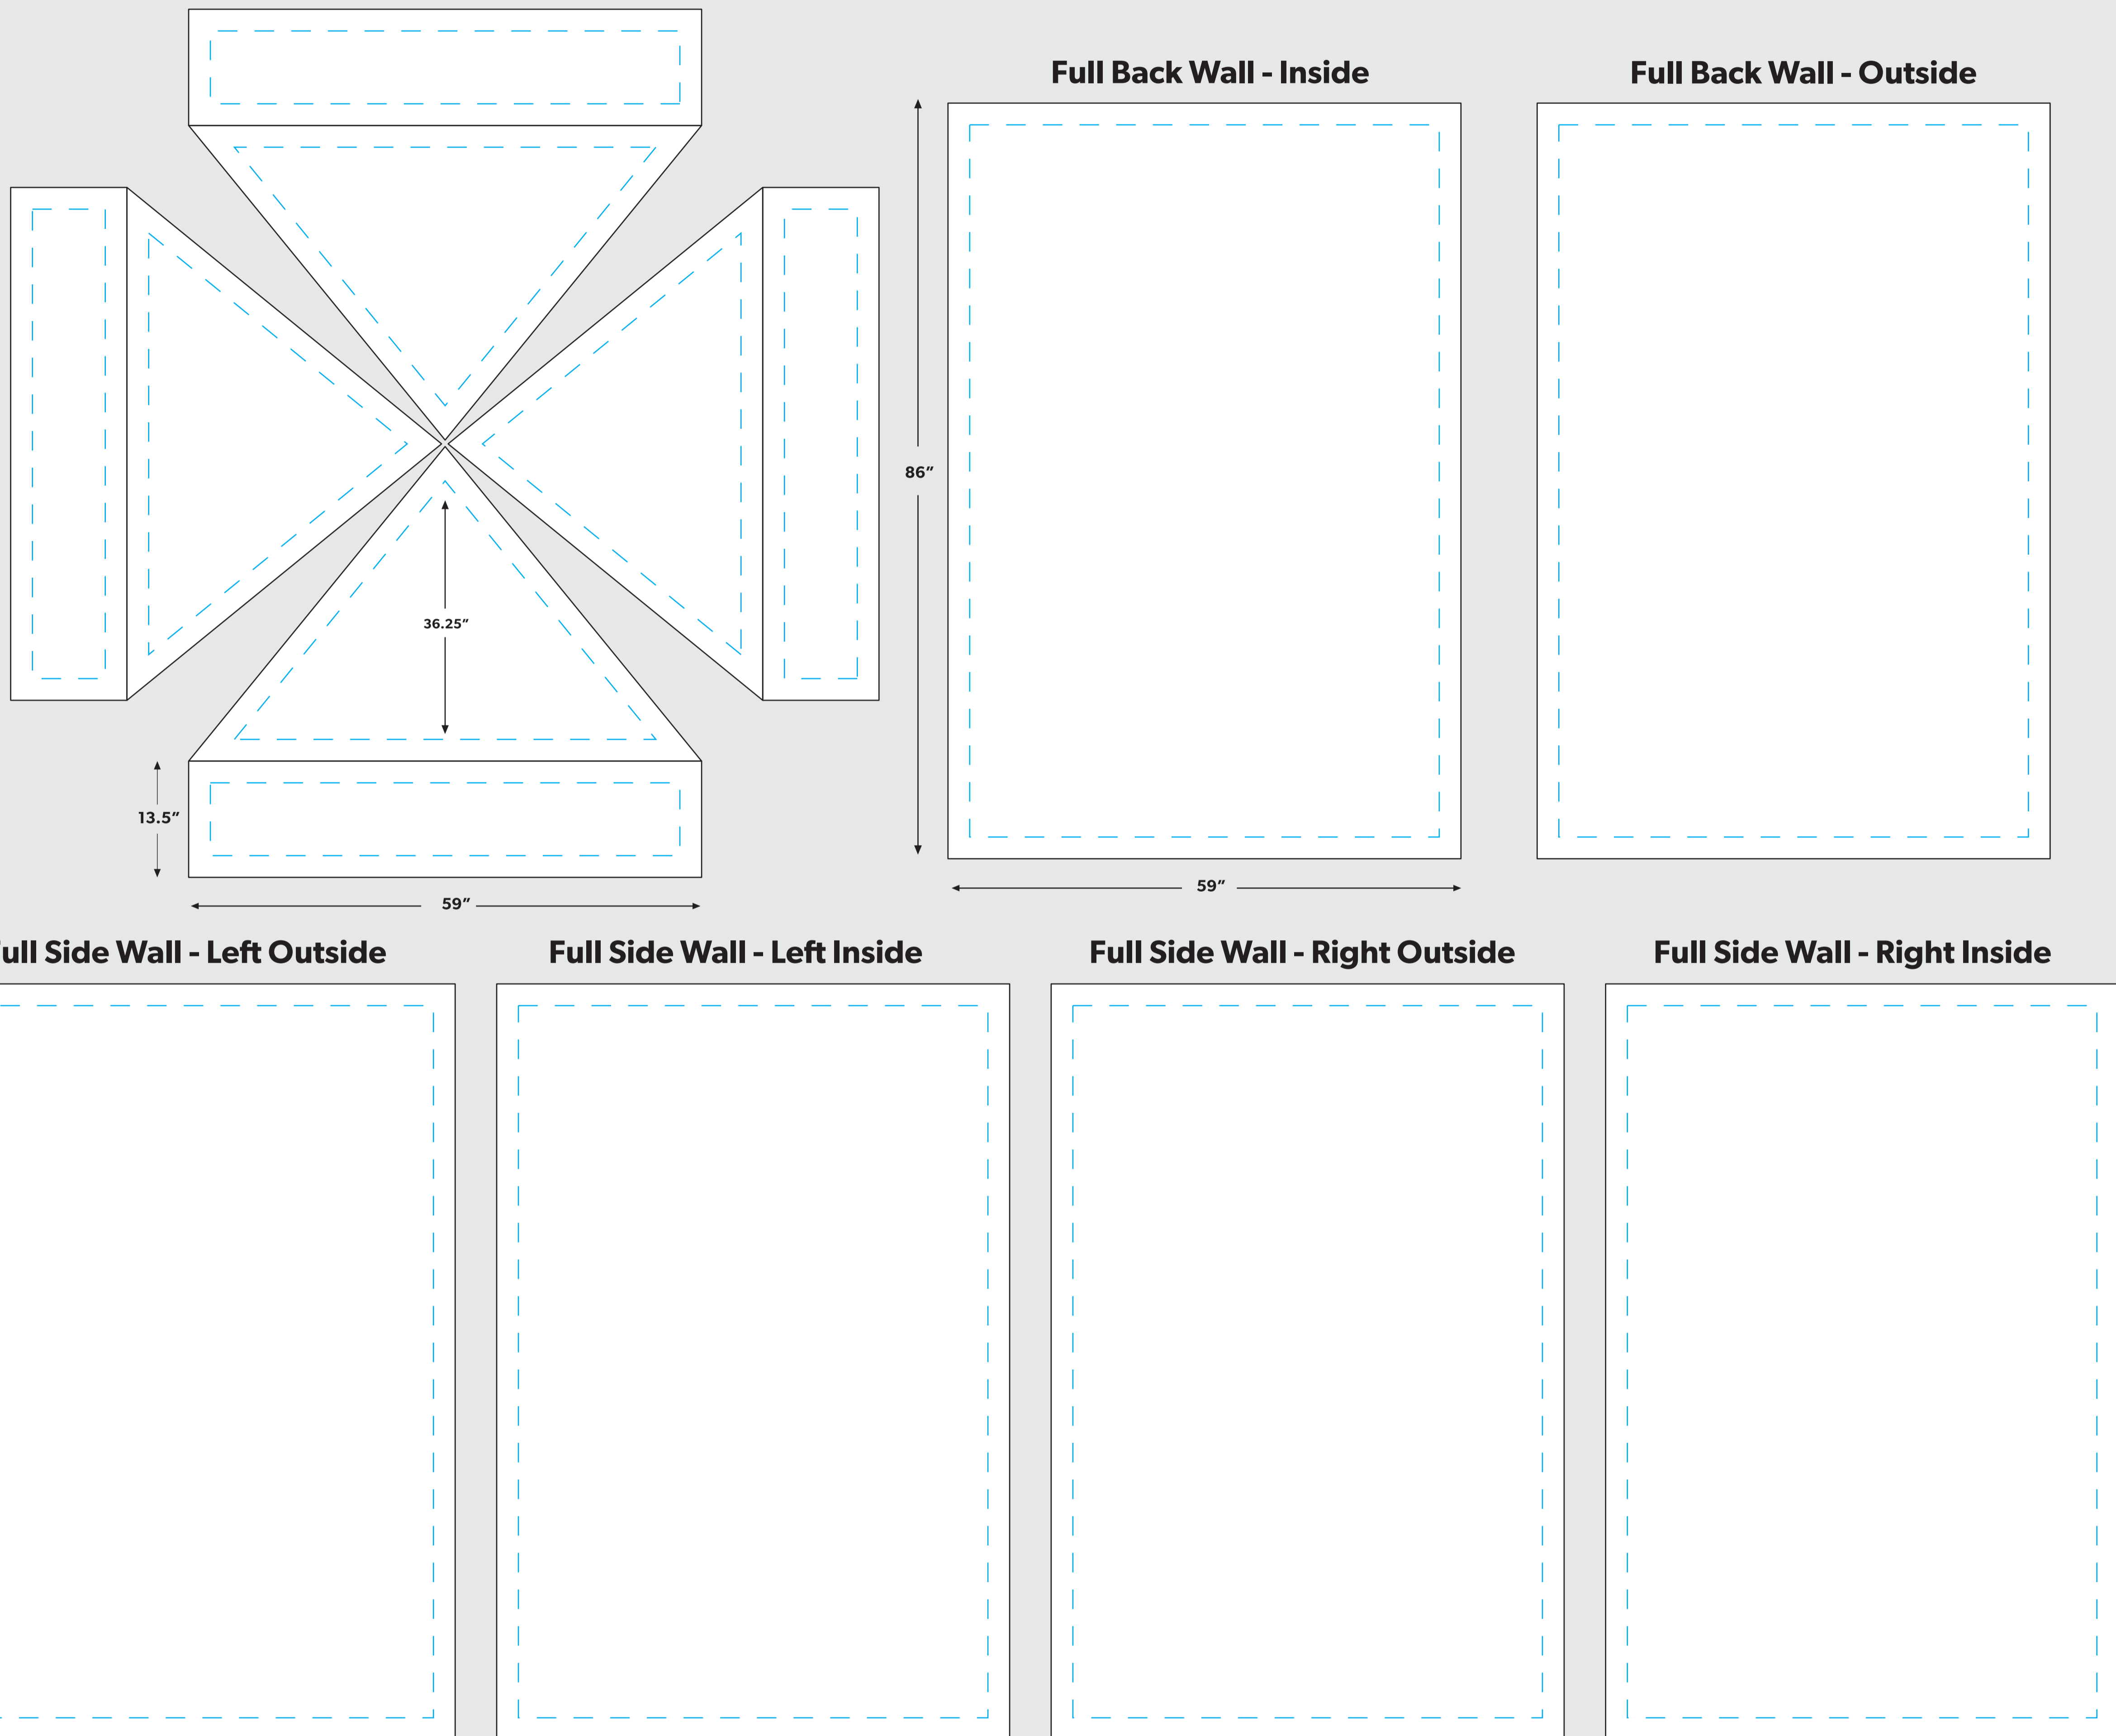

LookOurWay

EVERYDAY PLATINUM 5'X5' CANOPY TENT PACKAGE

--- **SAFE ZONE:** All critical elements (text, images, logos etc.) must be kept inside the blue line.

Anything outside the blue line may be cut off during trimming

— **BLEED LINE:** Make sure to extend the background images or colors all the way to the edge of the black outline

IMPORTANT

Please send artwork in CMYK color mode & note any PMS colors being used. This Template is designed at 10% scale of the final product. Please RASTERIZE artwork at a minimum of 300DPI to endure high quality print