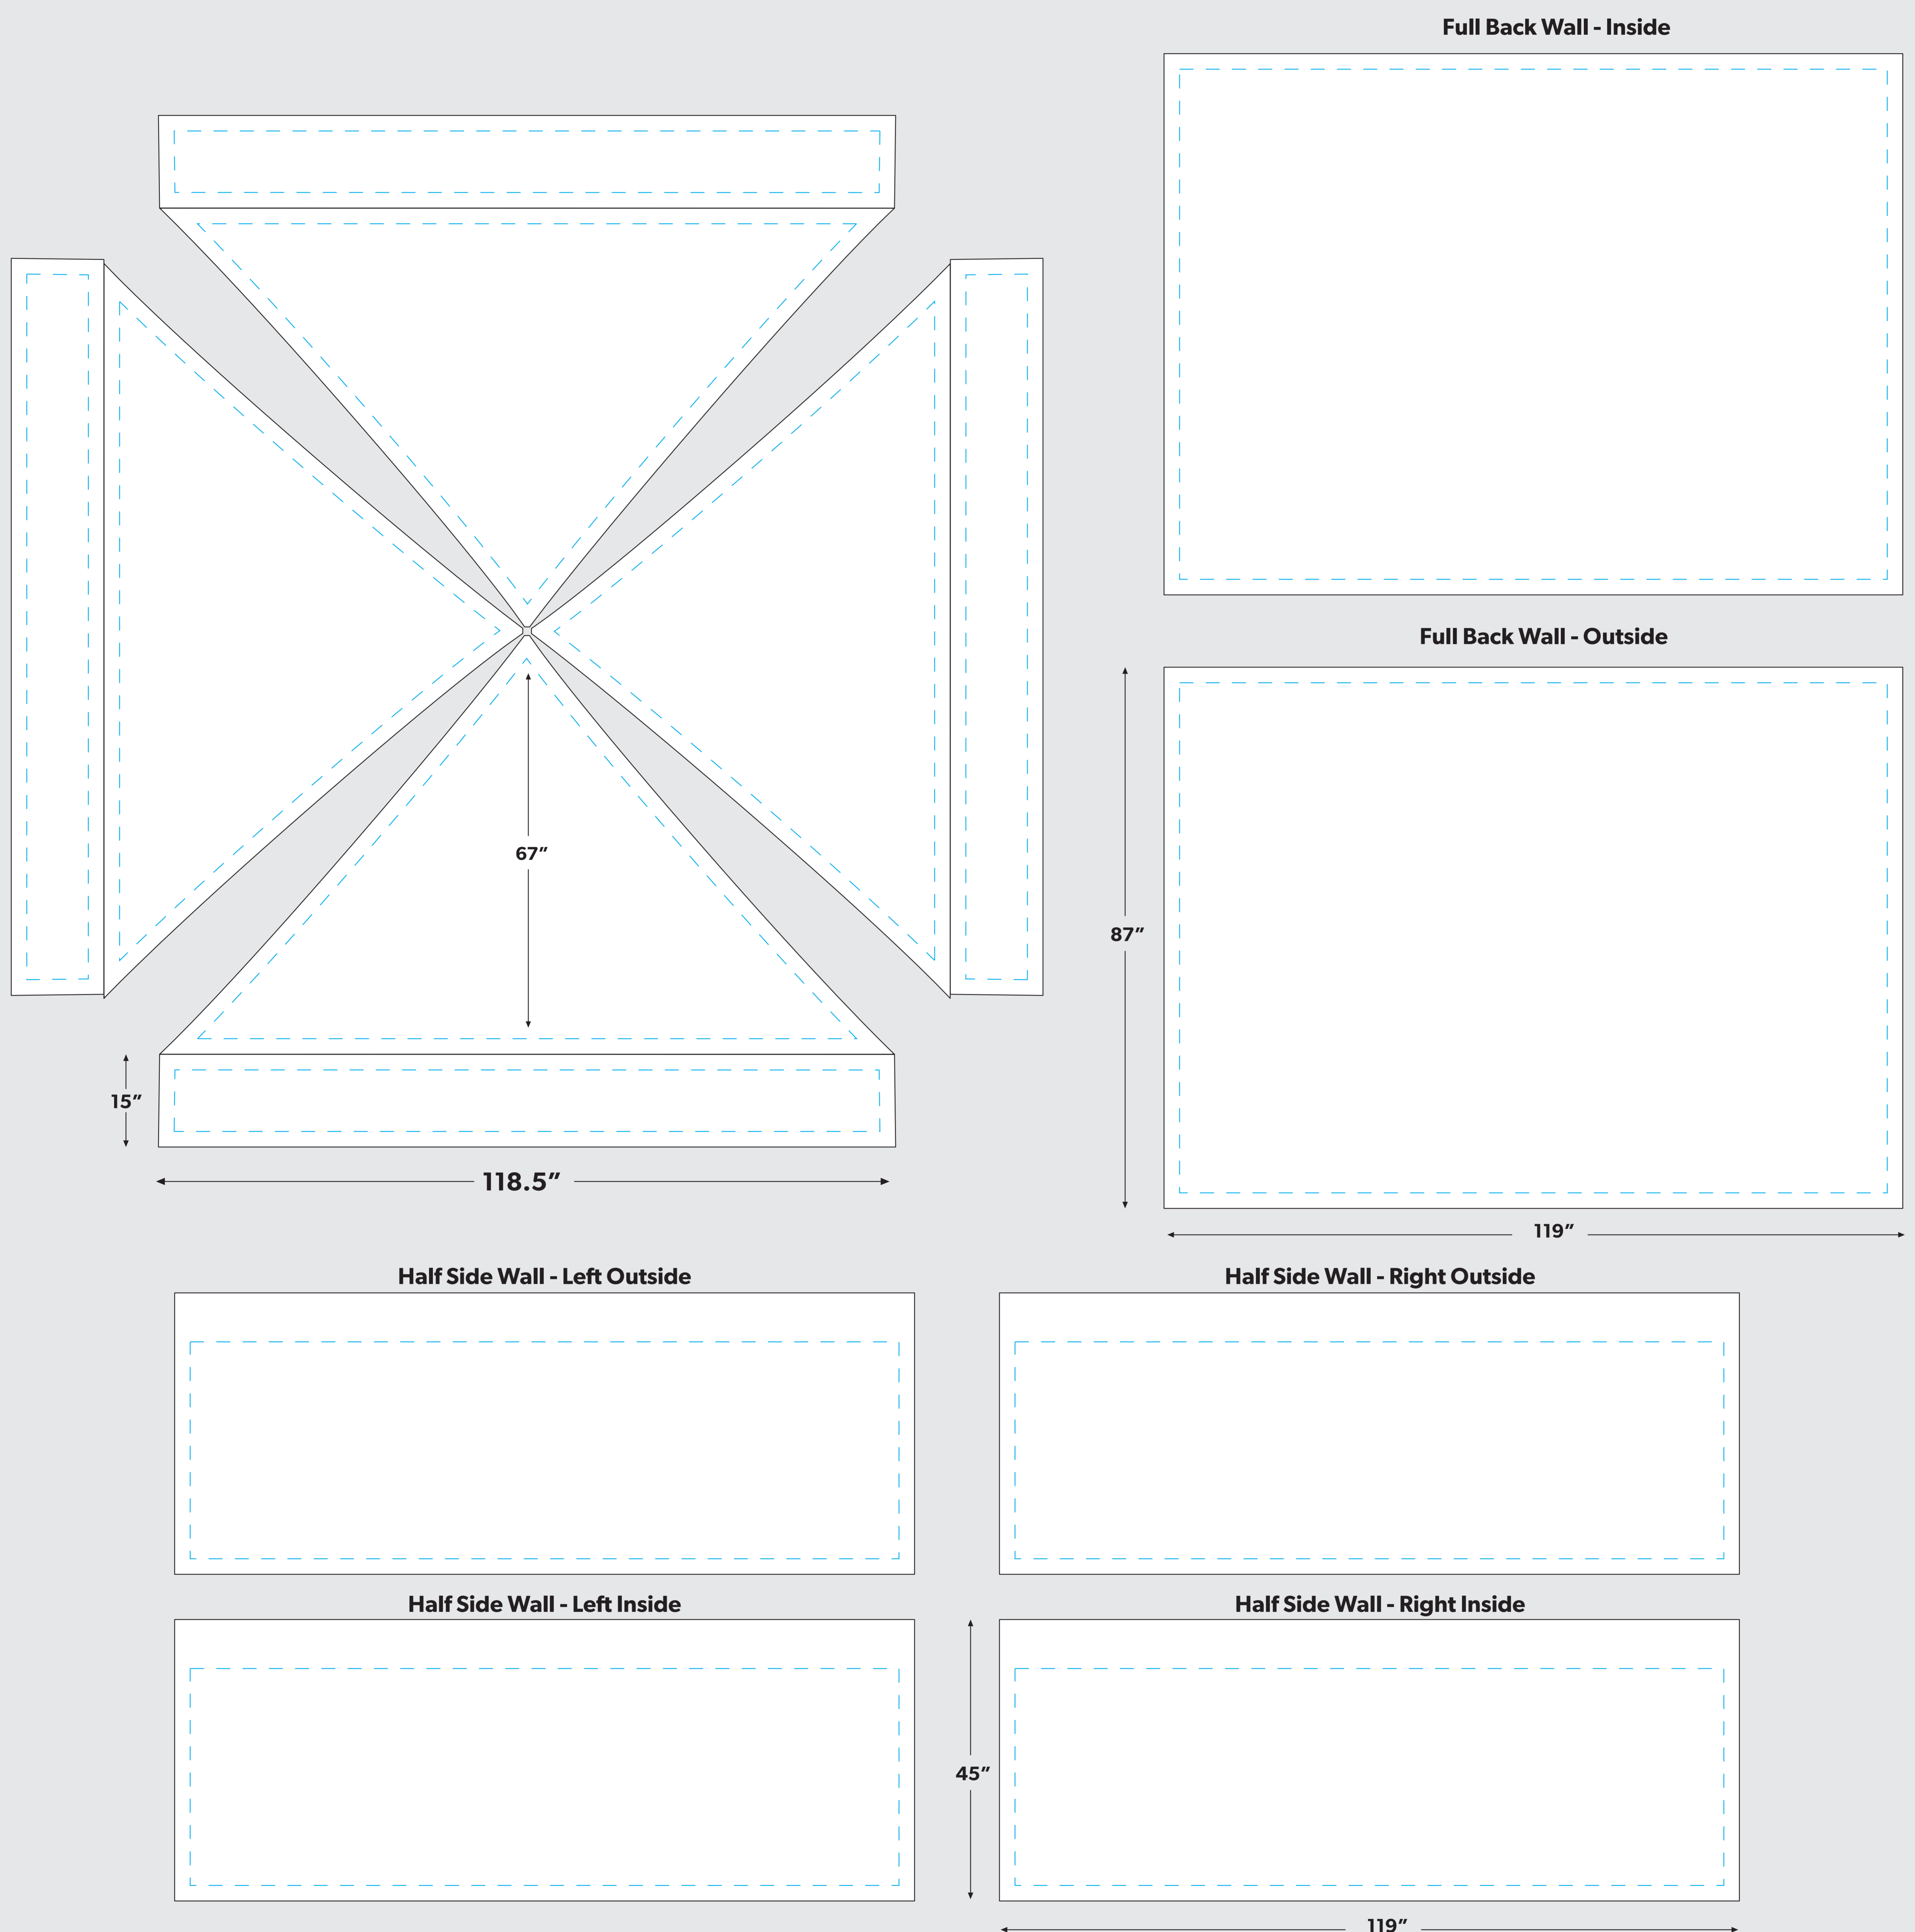

LookOurWay

EVERYDAY GOLD 10'X10' CANOPY TENT PACKAGE

--- **SAFE ZONE:** All critical elements (text, images, logos etc.) must be kept inside the blue line.

Anything outside the blue line may be cut off during trimming

— **BLEED LINE:** Make sure to extend the background images or colors all the way to the edge of the black outline

IMPORTANT

Please send artwork in CMYK color mode & note any PMS colors being used. This Template is designed at 10% scale of the final product. Please RASTERIZE artwork at a minimum of 300DPI to endure high quality print