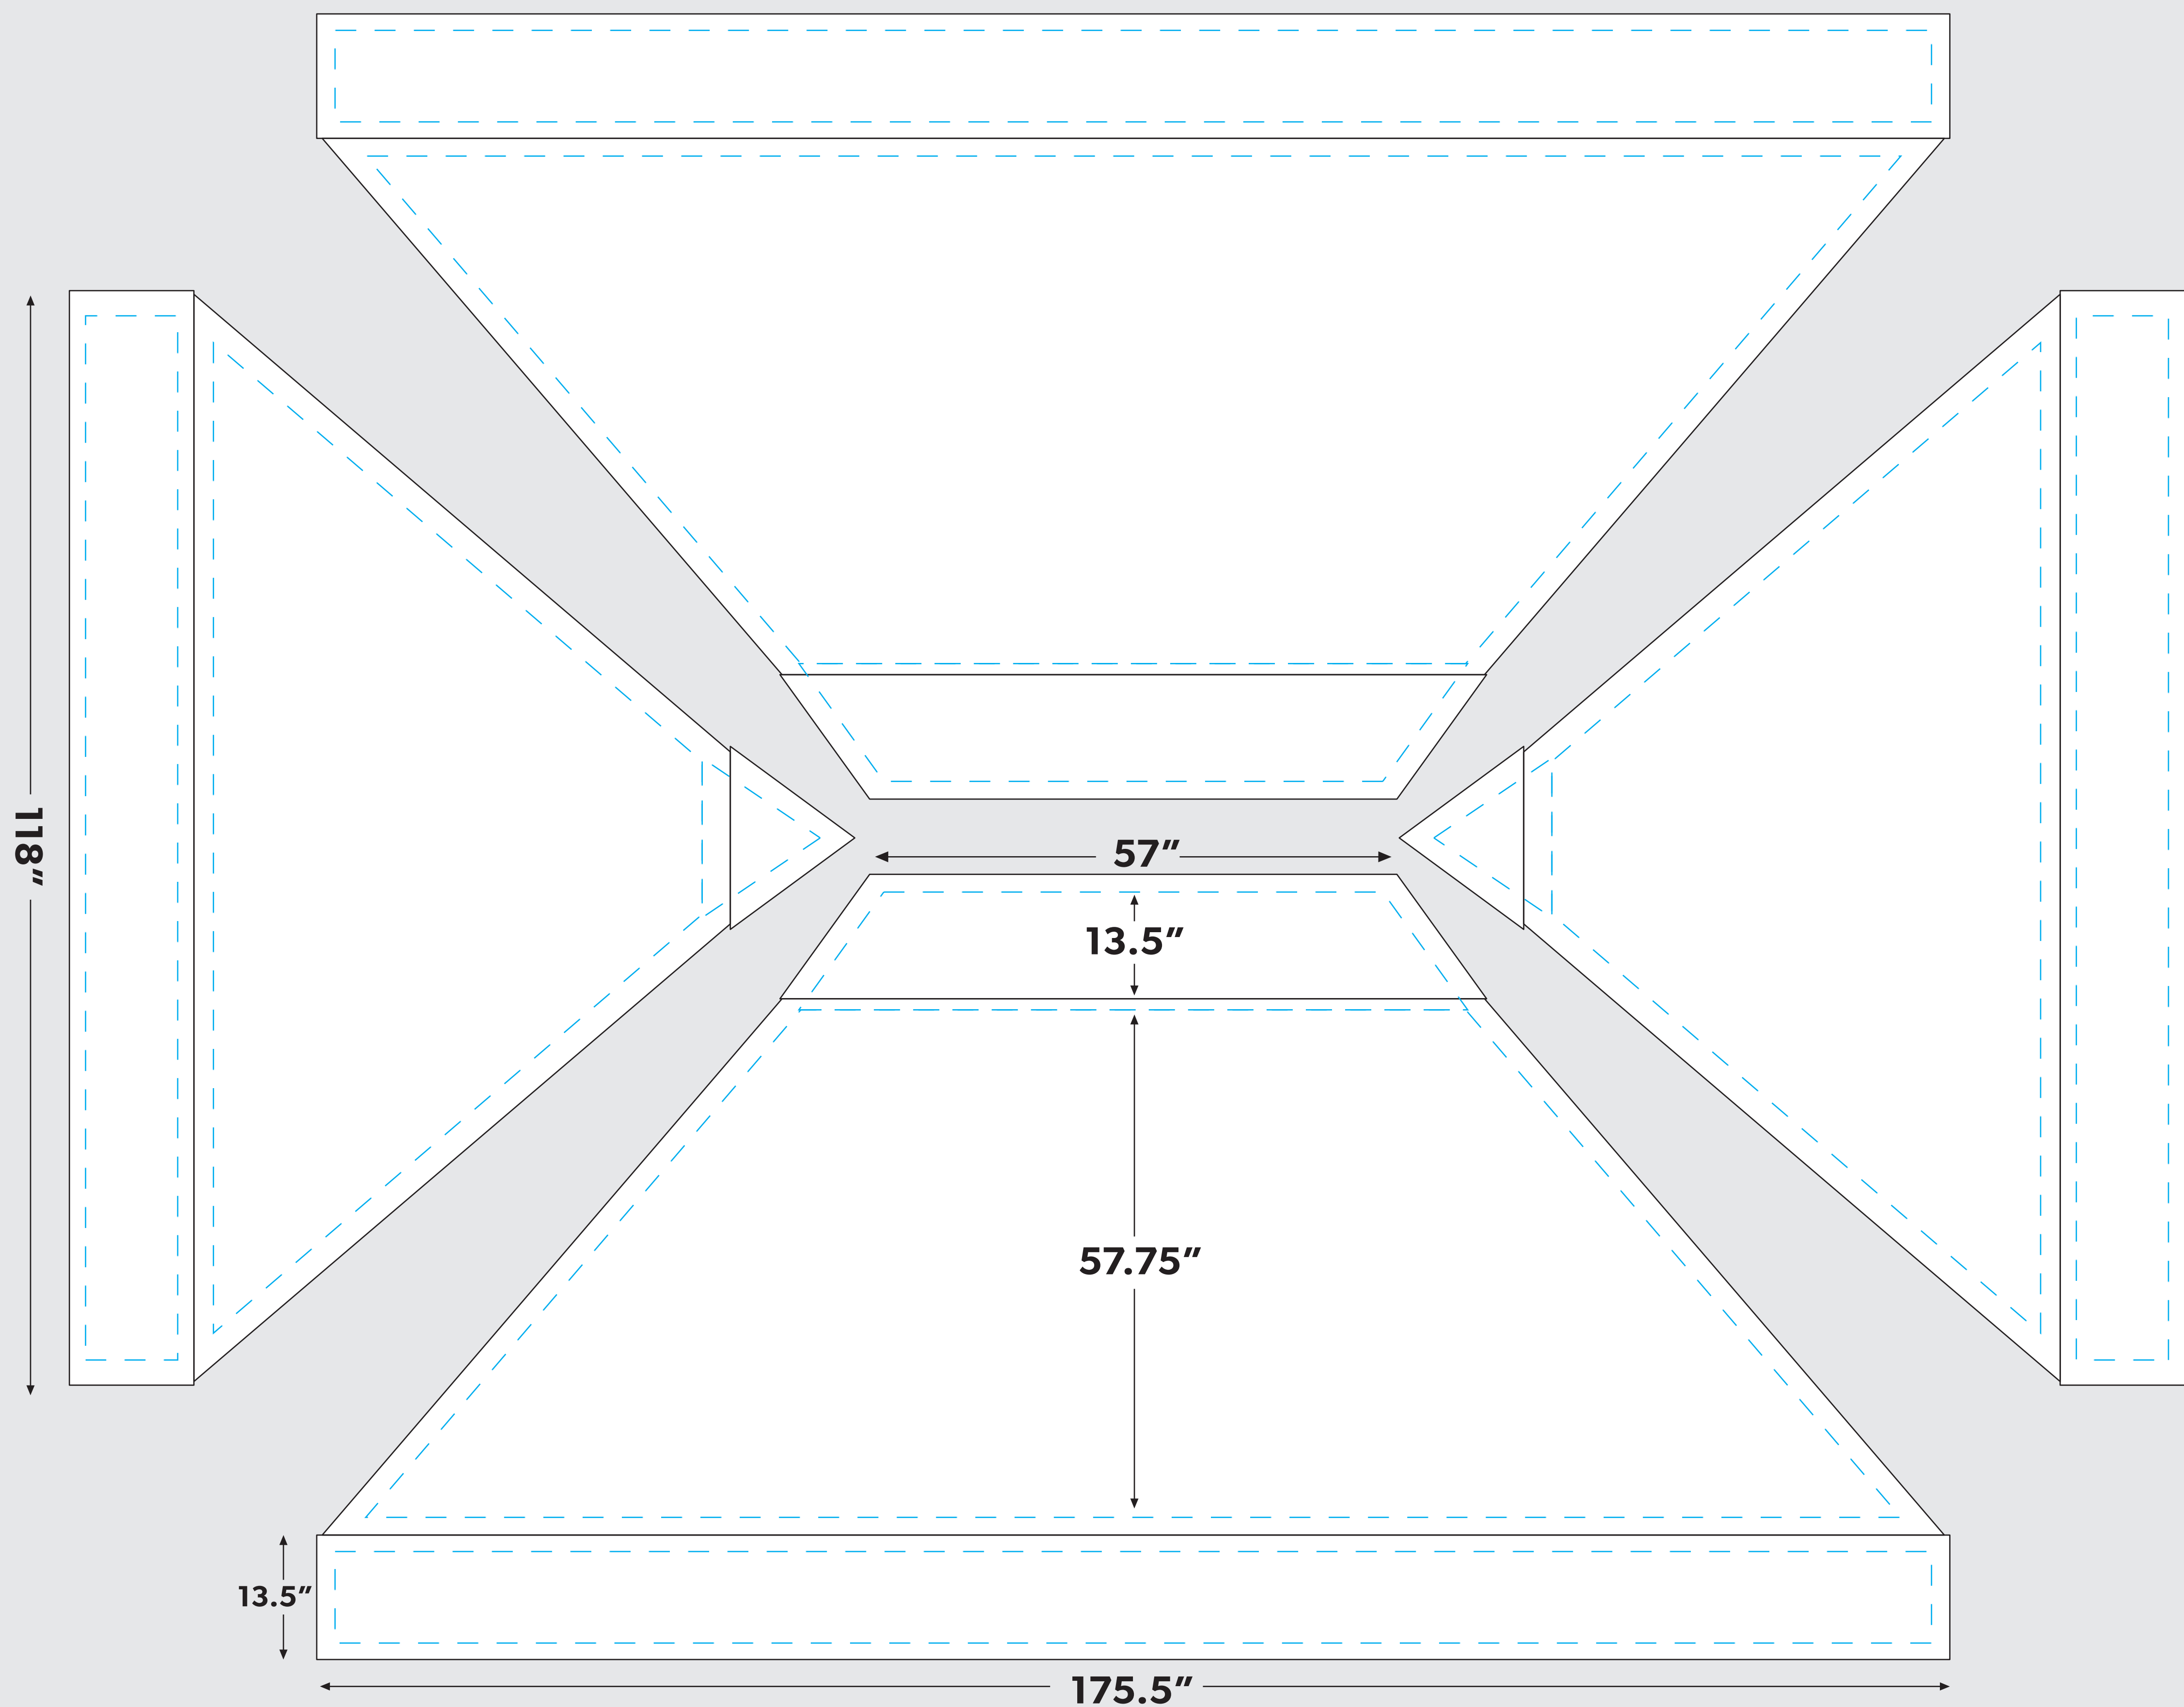

LookOurWay

EVERYDAY BASIC 10'X15' CANOPY TENT PACKAGE

--- SAFE ZONE: All critical elements (text, images, logos etc.) must be kept inside the blue line.

Anything outside the blue line may be cut off during trimming

— BLEED LINE: Make sure to extend the background images or colors all the way to the edge of the black outline

IMPORTANT

Please send artwork in CMYK color mode & note any PMS colors being used. This Template is designed at 10% scale of the final product. Please RASTERIZE artwork at a minimum of 300DPI to endure high quality print