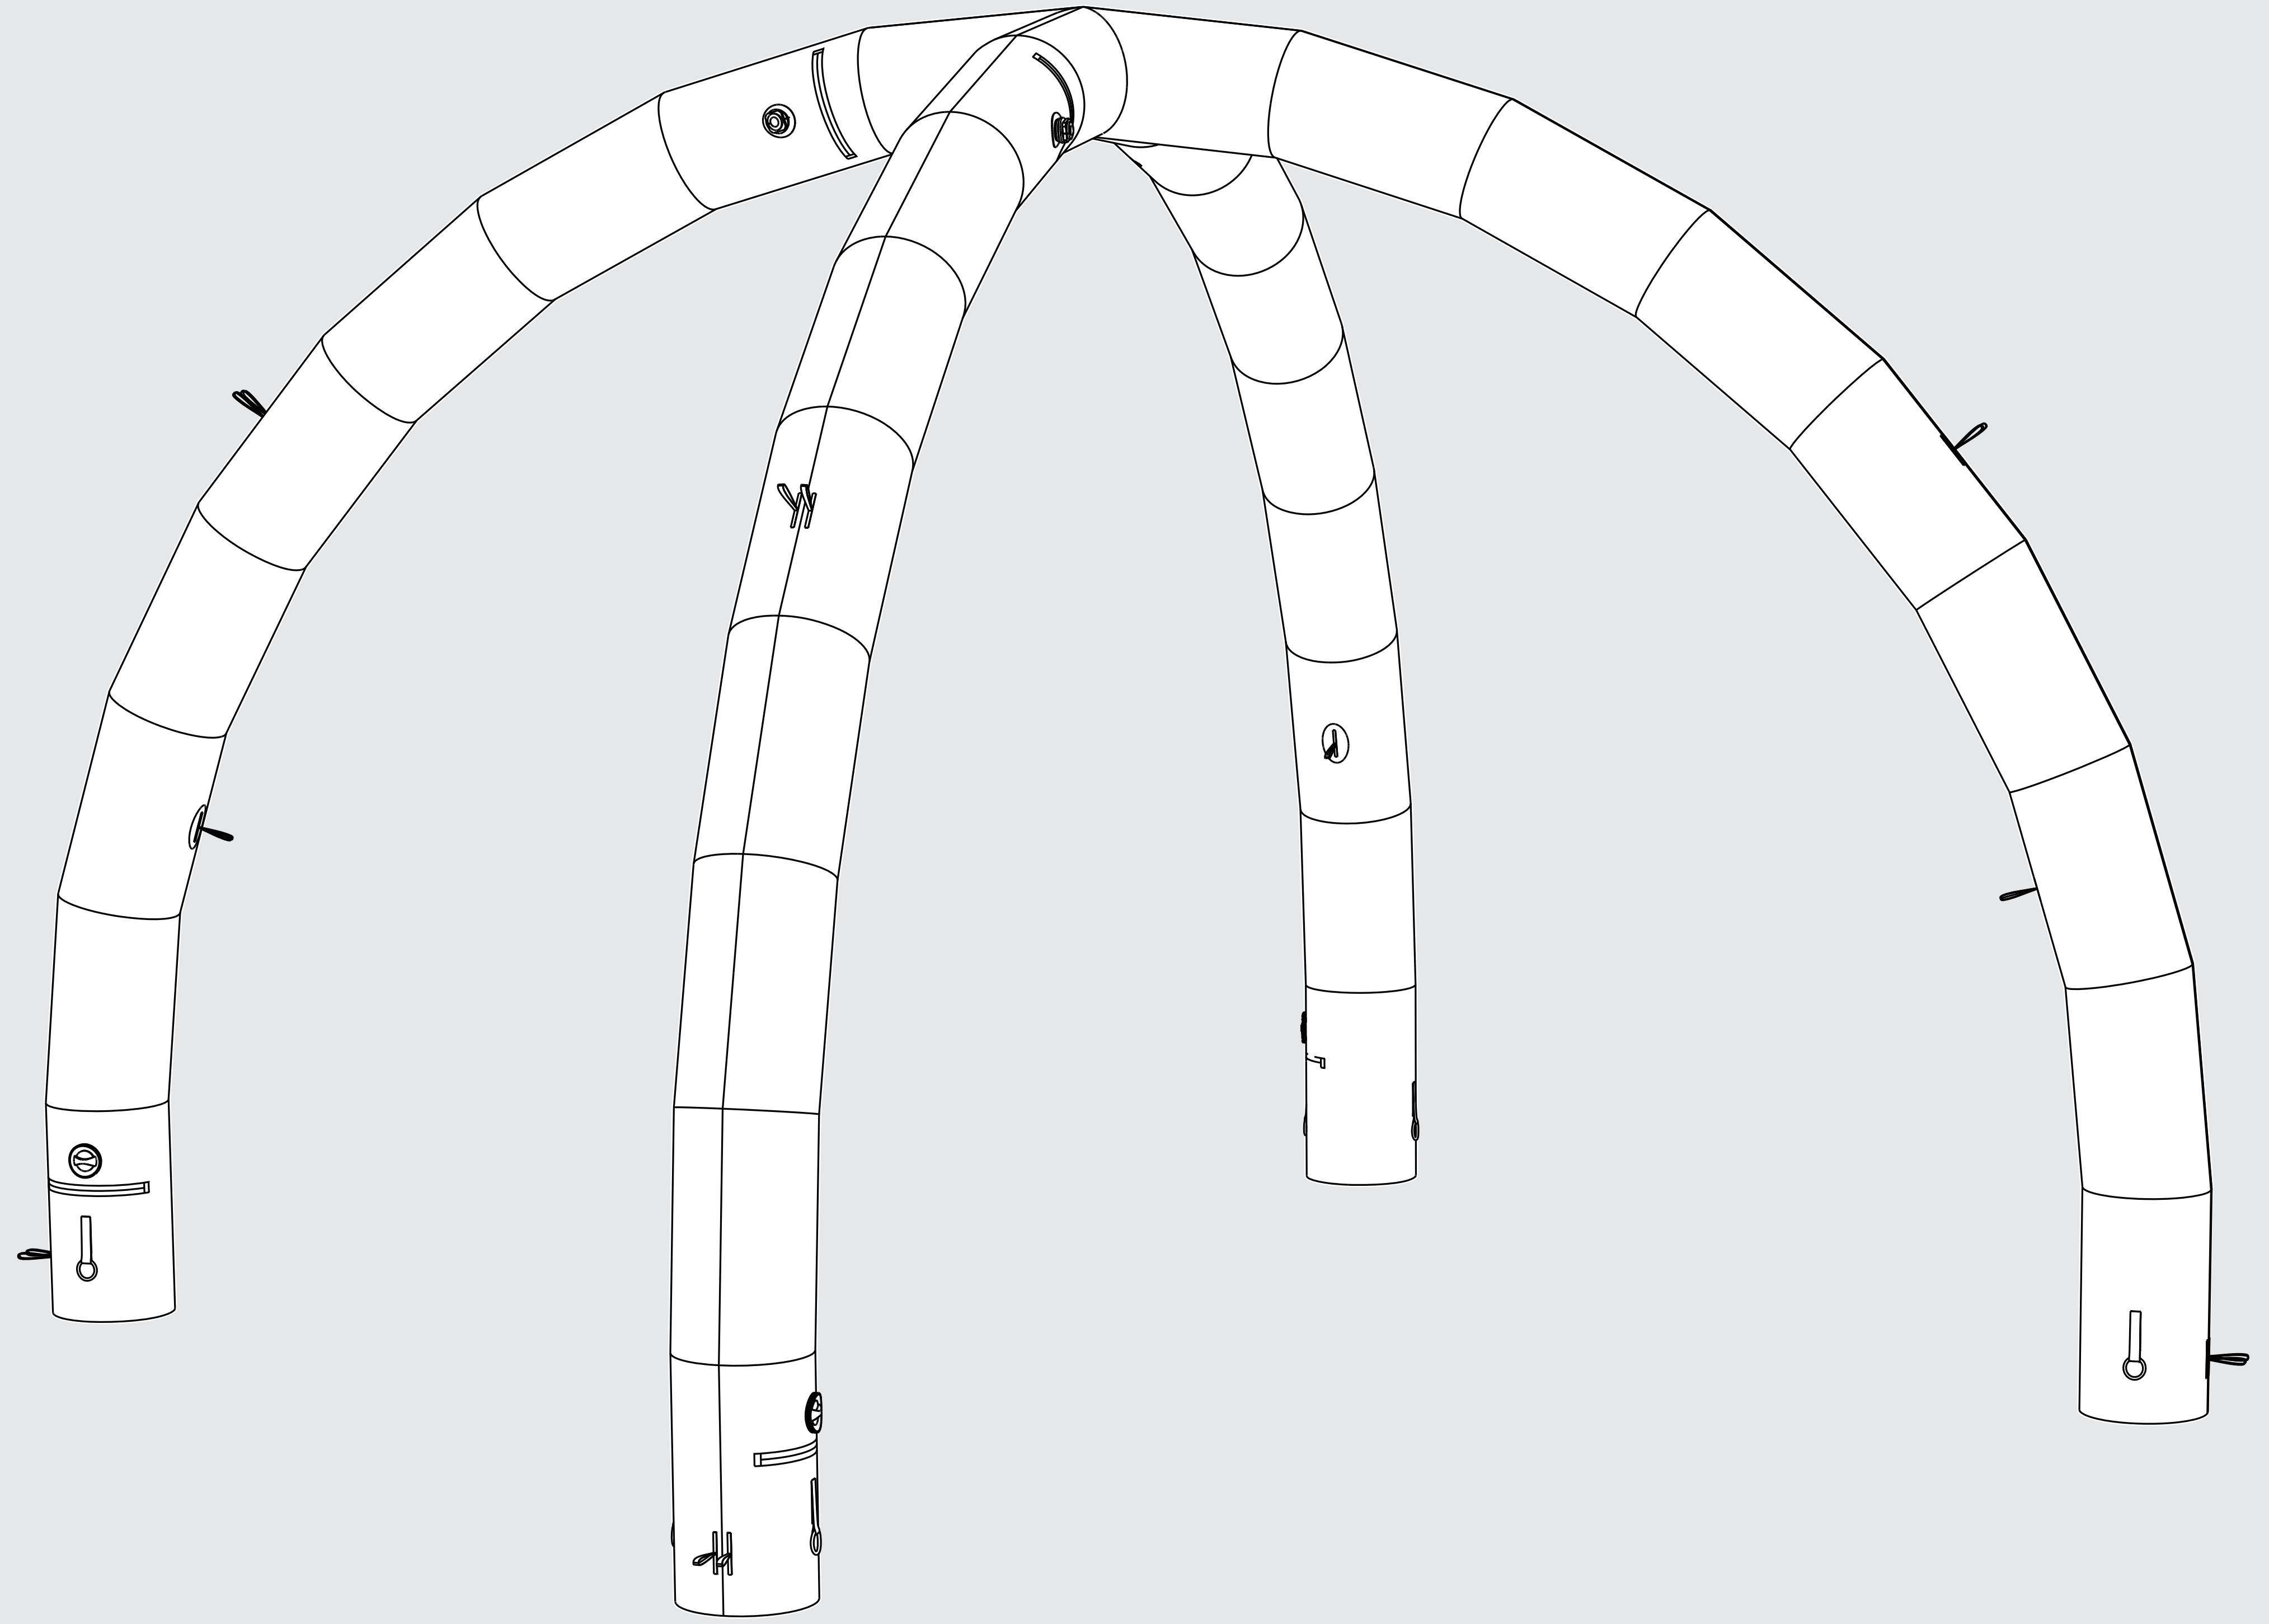

Silver Package Inflatable Dome Tent

Back Wall - Inside

Back Wall - Outside

--- **SAFE ZONE:** All critical elements (text, images, logos etc.) must be kept inside the blue line.

Anything outside the blue line may be cut off during trimming

— **BLEED LINE:** Make sure to extend the background images or colors all the way to the edge of the black outline

IMPORTANT

Please send artwork in CMYK color mode & note any PMS colors being used. This Template is designed at 10% scale of the final product. Please RASTERIZE artwork at a minimum of 300DPI to endure high quality print