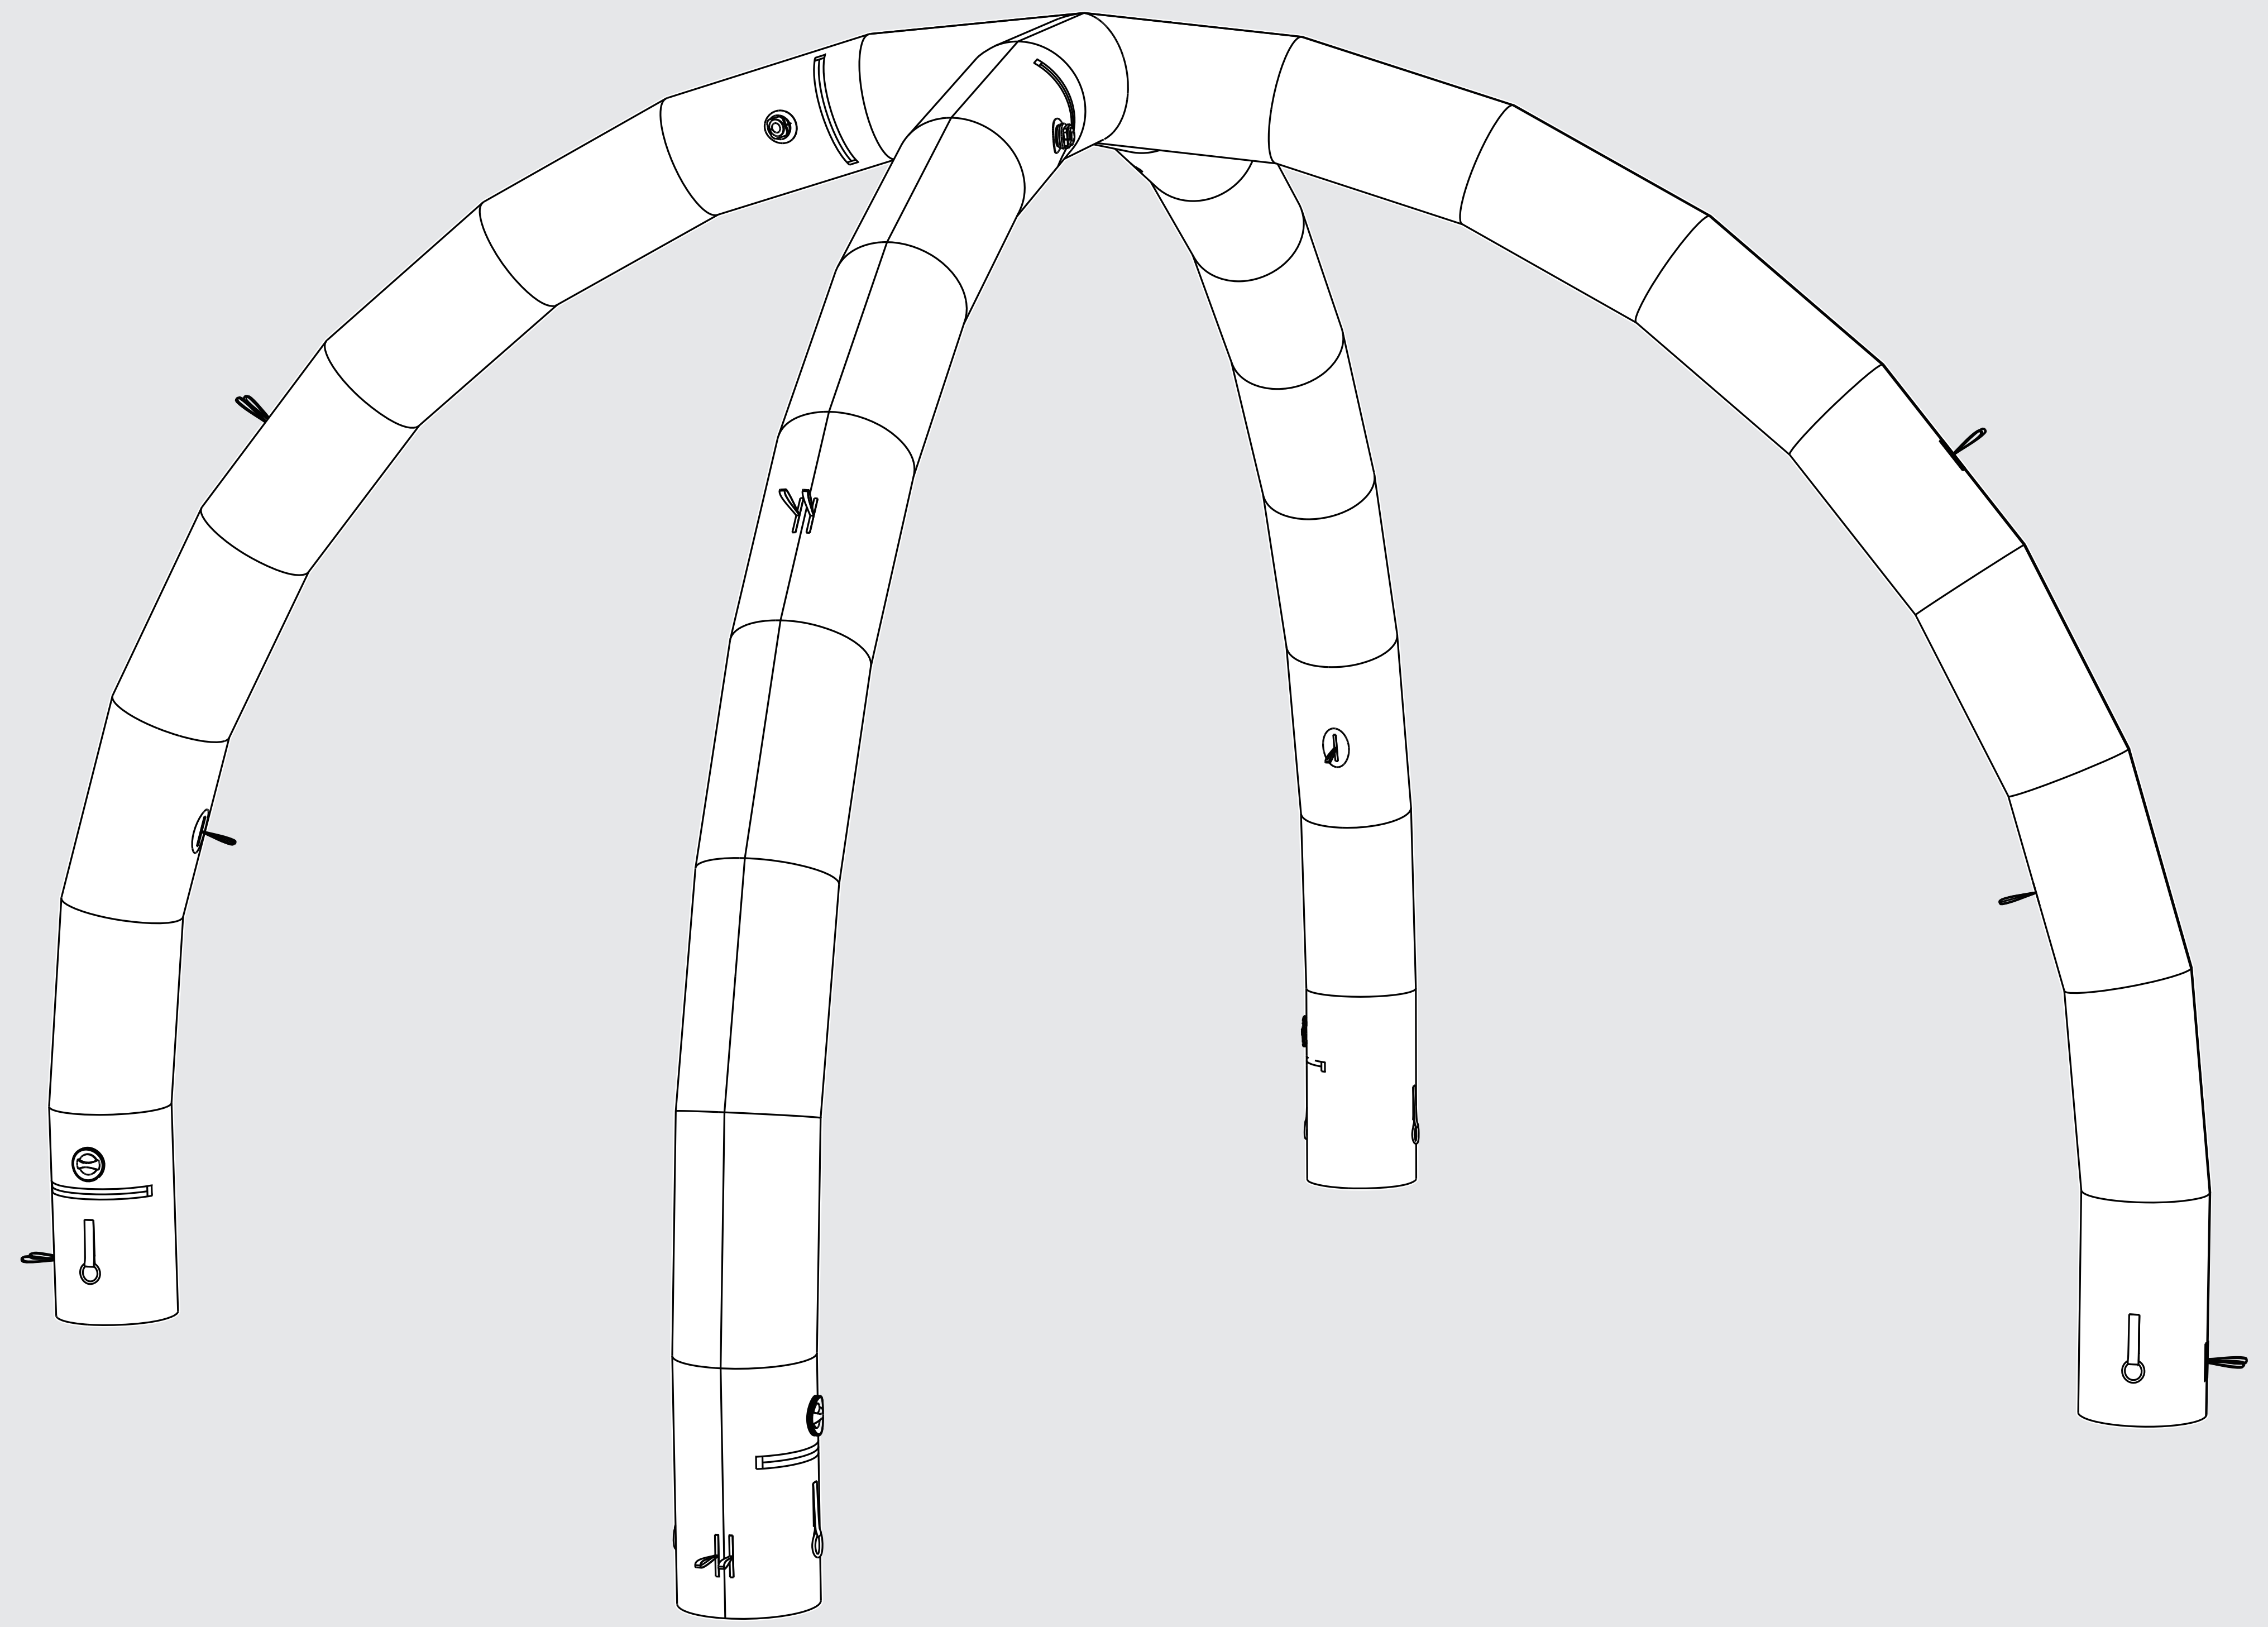

Gold Package Inflatable Dome Tent

Back Wall - Inside

Back Wall - Outside

Left Wall - Inside

Left Wall - Outside

Right Wall - Inside

Right Wall - Outside

--- **SAFE ZONE:** All critical elements (text, images, logos etc.) must be kept inside the blue line.

Anything outside the blue line may be cut off during trimming

— **BLEED LINE:** Make sure to extend the background images or colors all the way to the edge of the black outline

IMPORTANT

Please send artwork in CMYK color mode & note any PMS colors being used. This Template is designed at 10% scale of the final product. Please RASTERIZE artwork at a minimum of 300DPI to endure high quality print