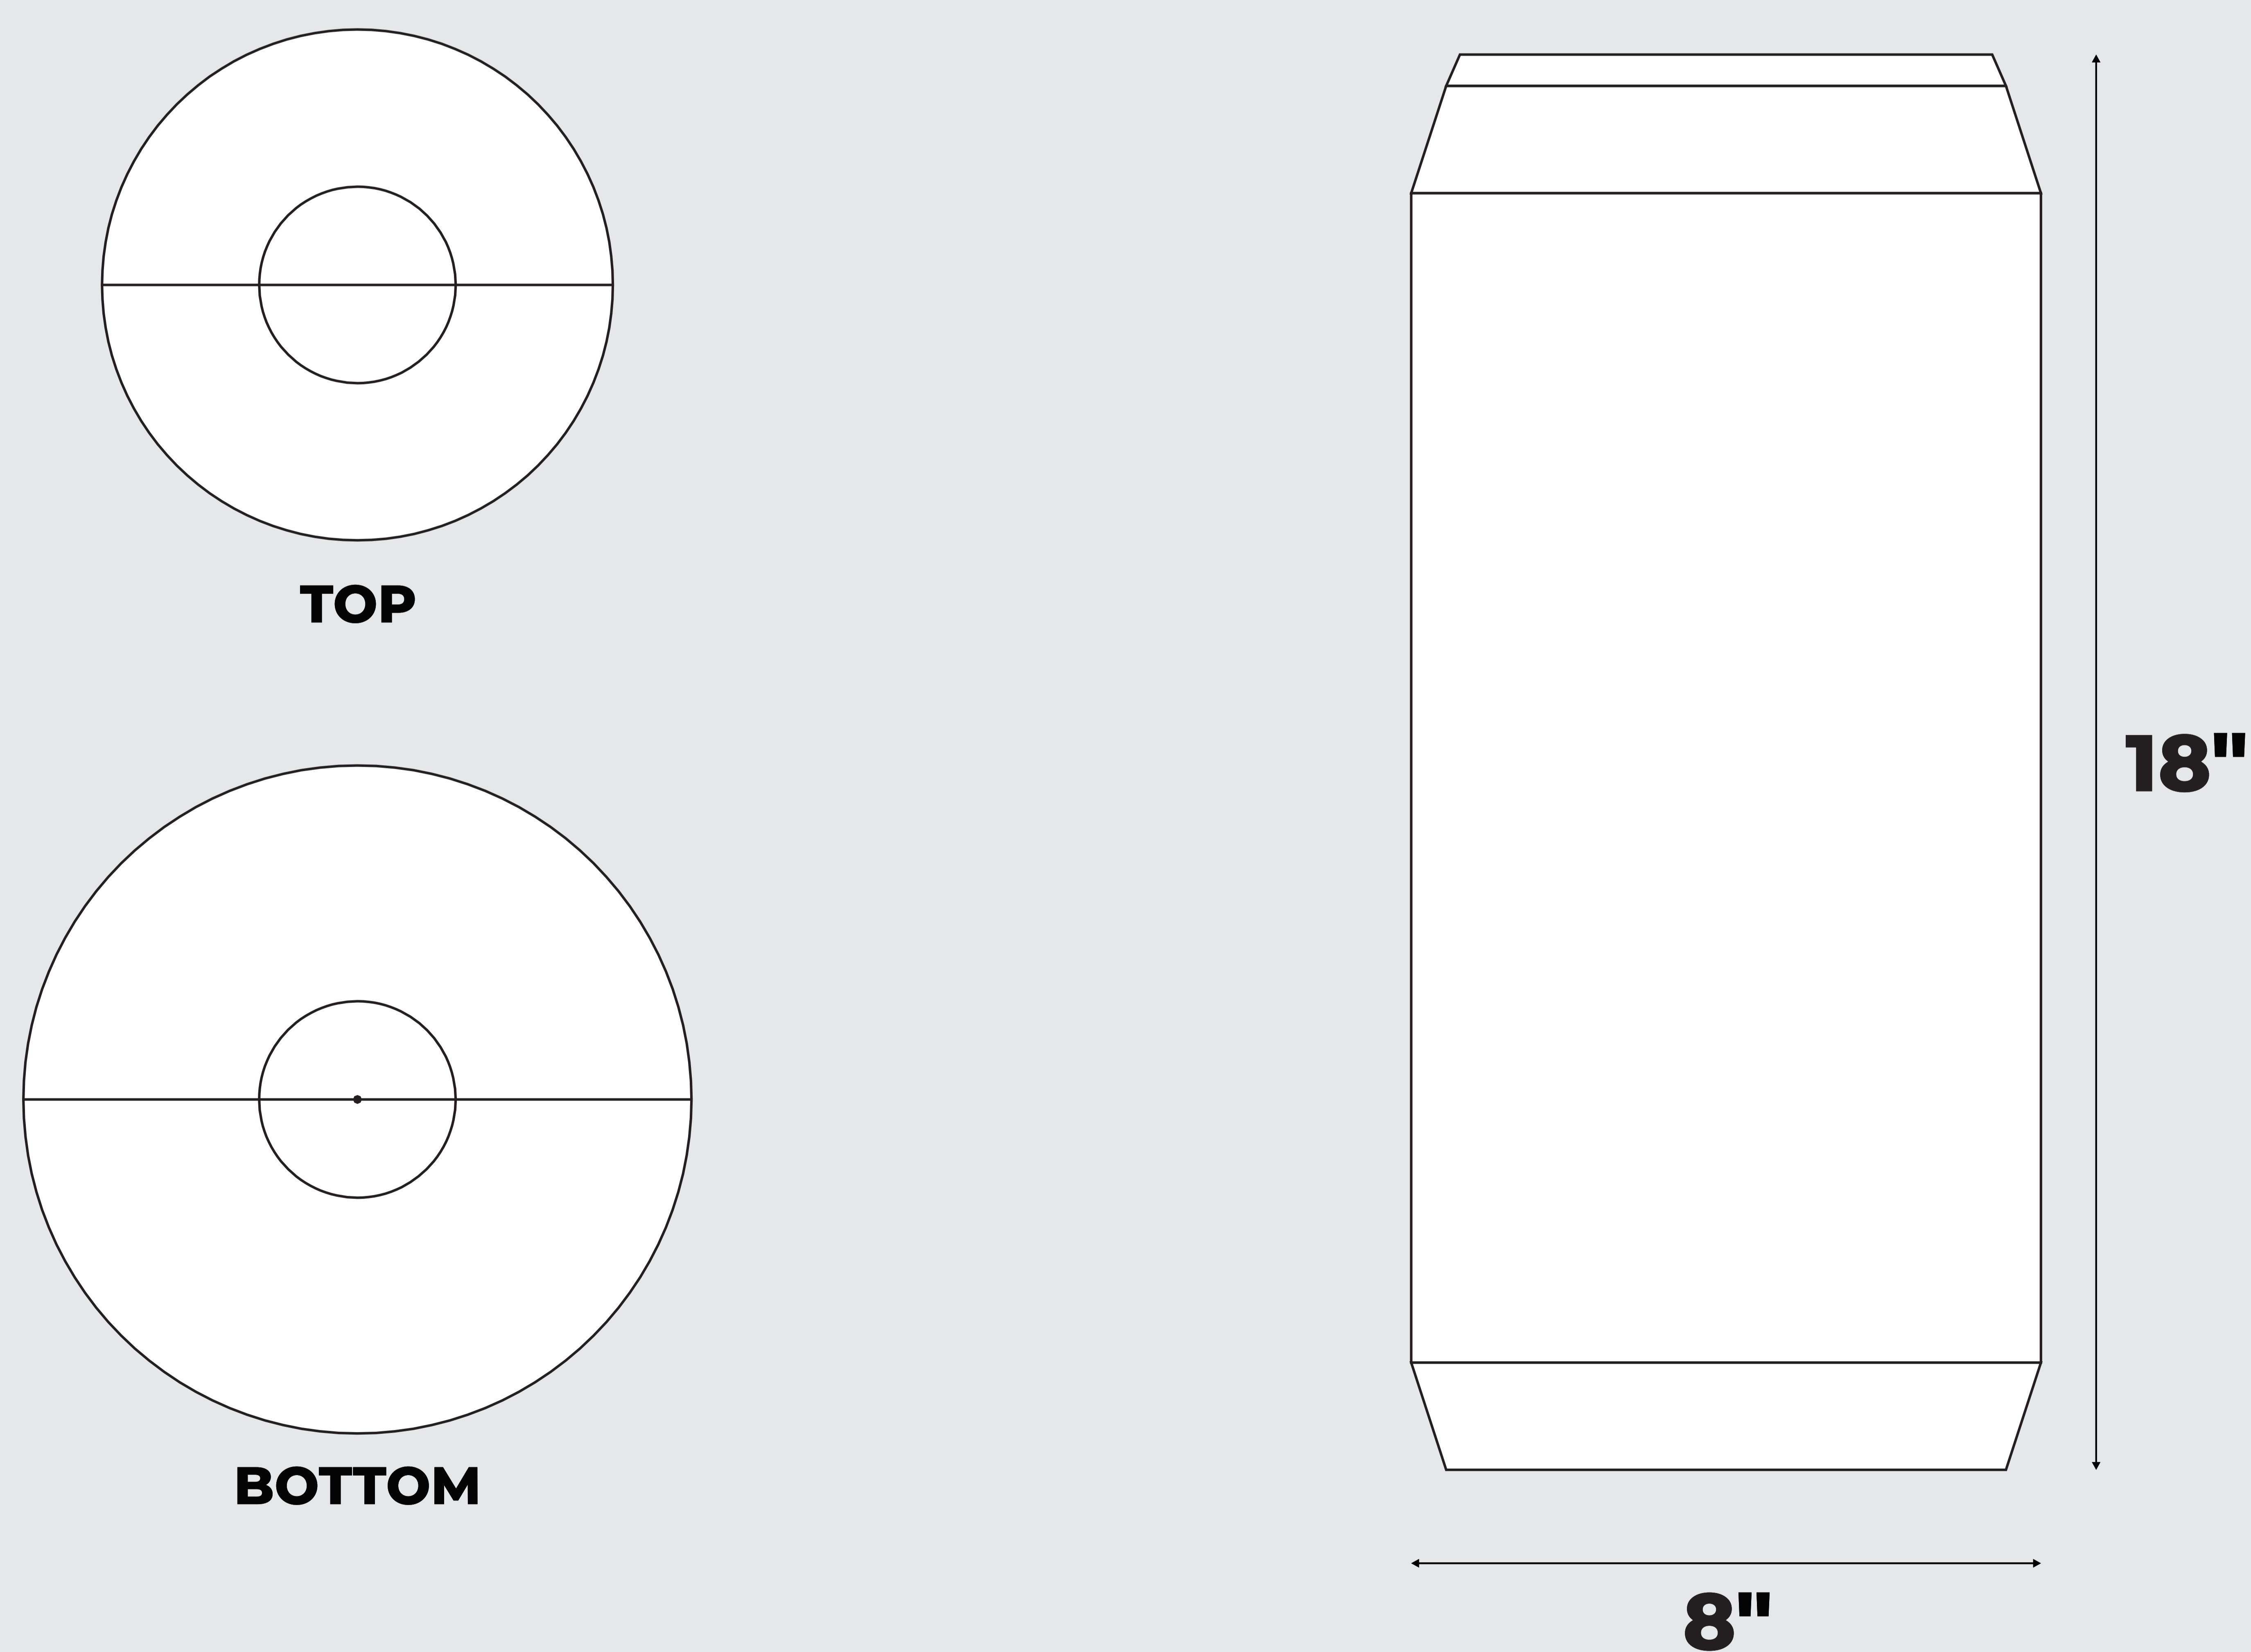

LookOurWay

POP INFLATABLE CAN 18"

FRONT

BACK

TOP

BOTTOM

18"

8"

IMPORTANT

Please send artwork in CMYK color mode & note any PMS colors being used.
Please RASTERIZE artwork at a minimum of 150DPI to endure high quality print