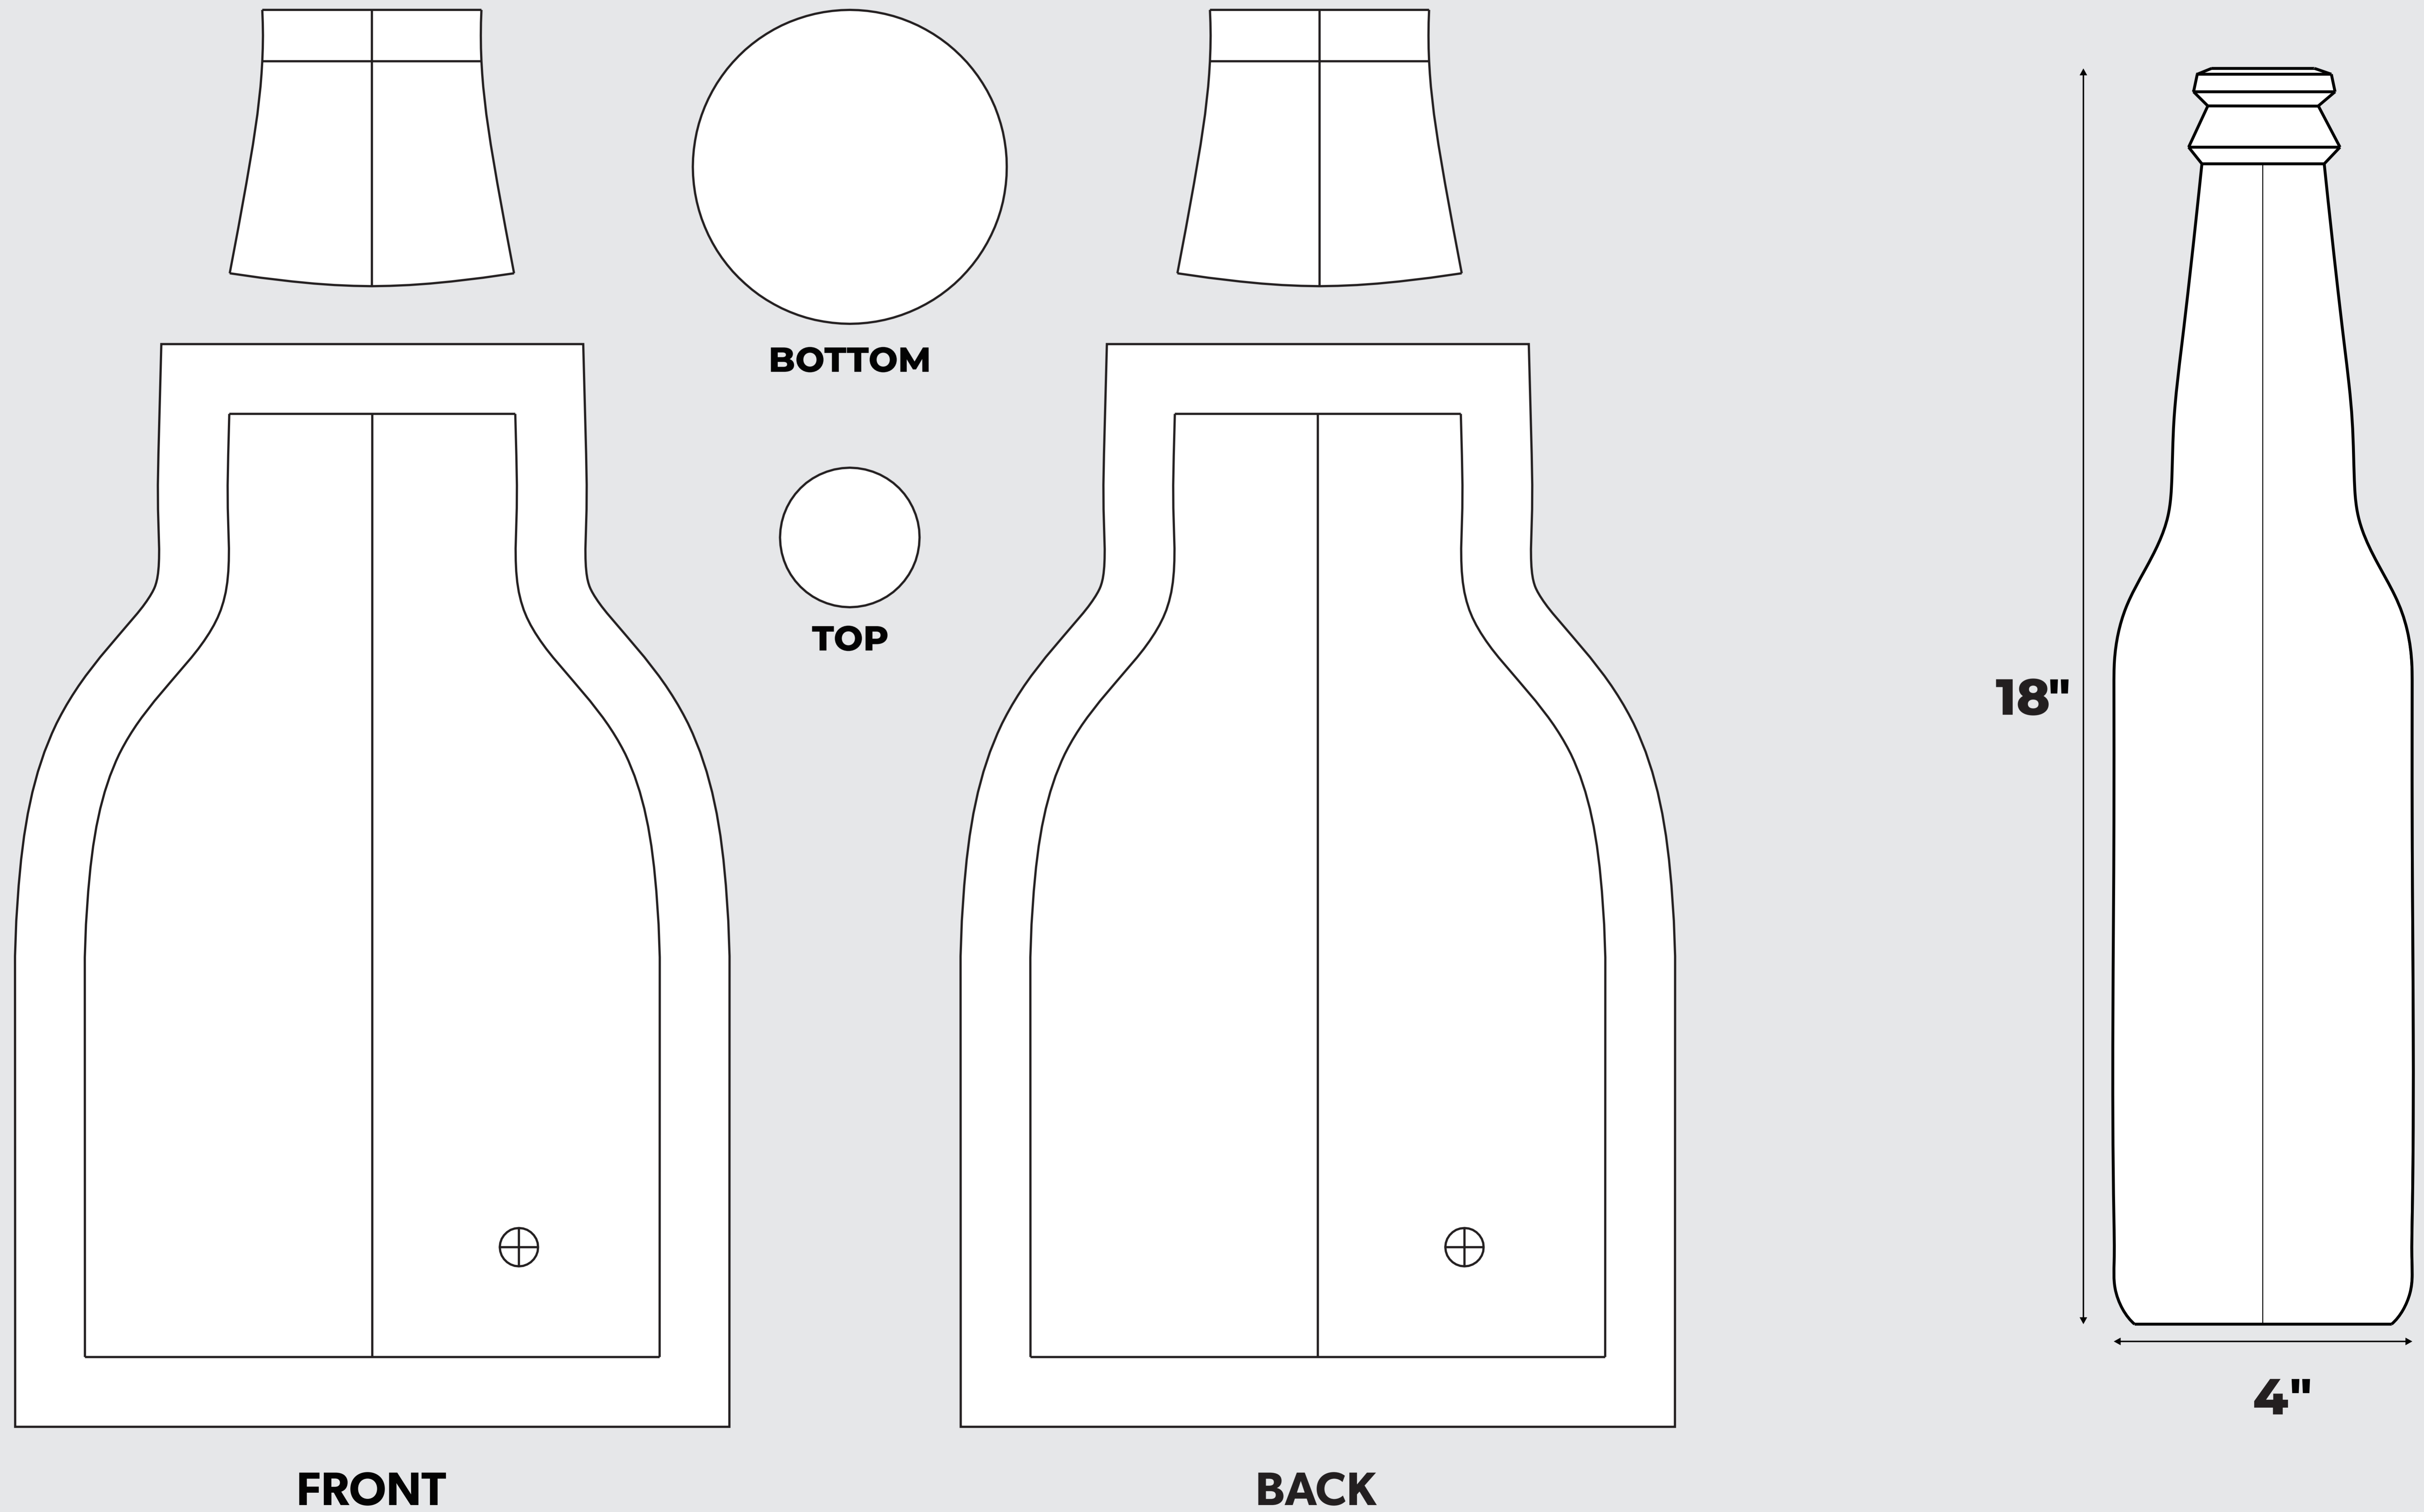

POP INFLATABLE BOTTLE 18"

IMPORTANT
Please send artwork in CMYK color mode & note any PMS colors being used.
Please RASTERIZE artwork at a minimum of 150DPI to endure high quality print