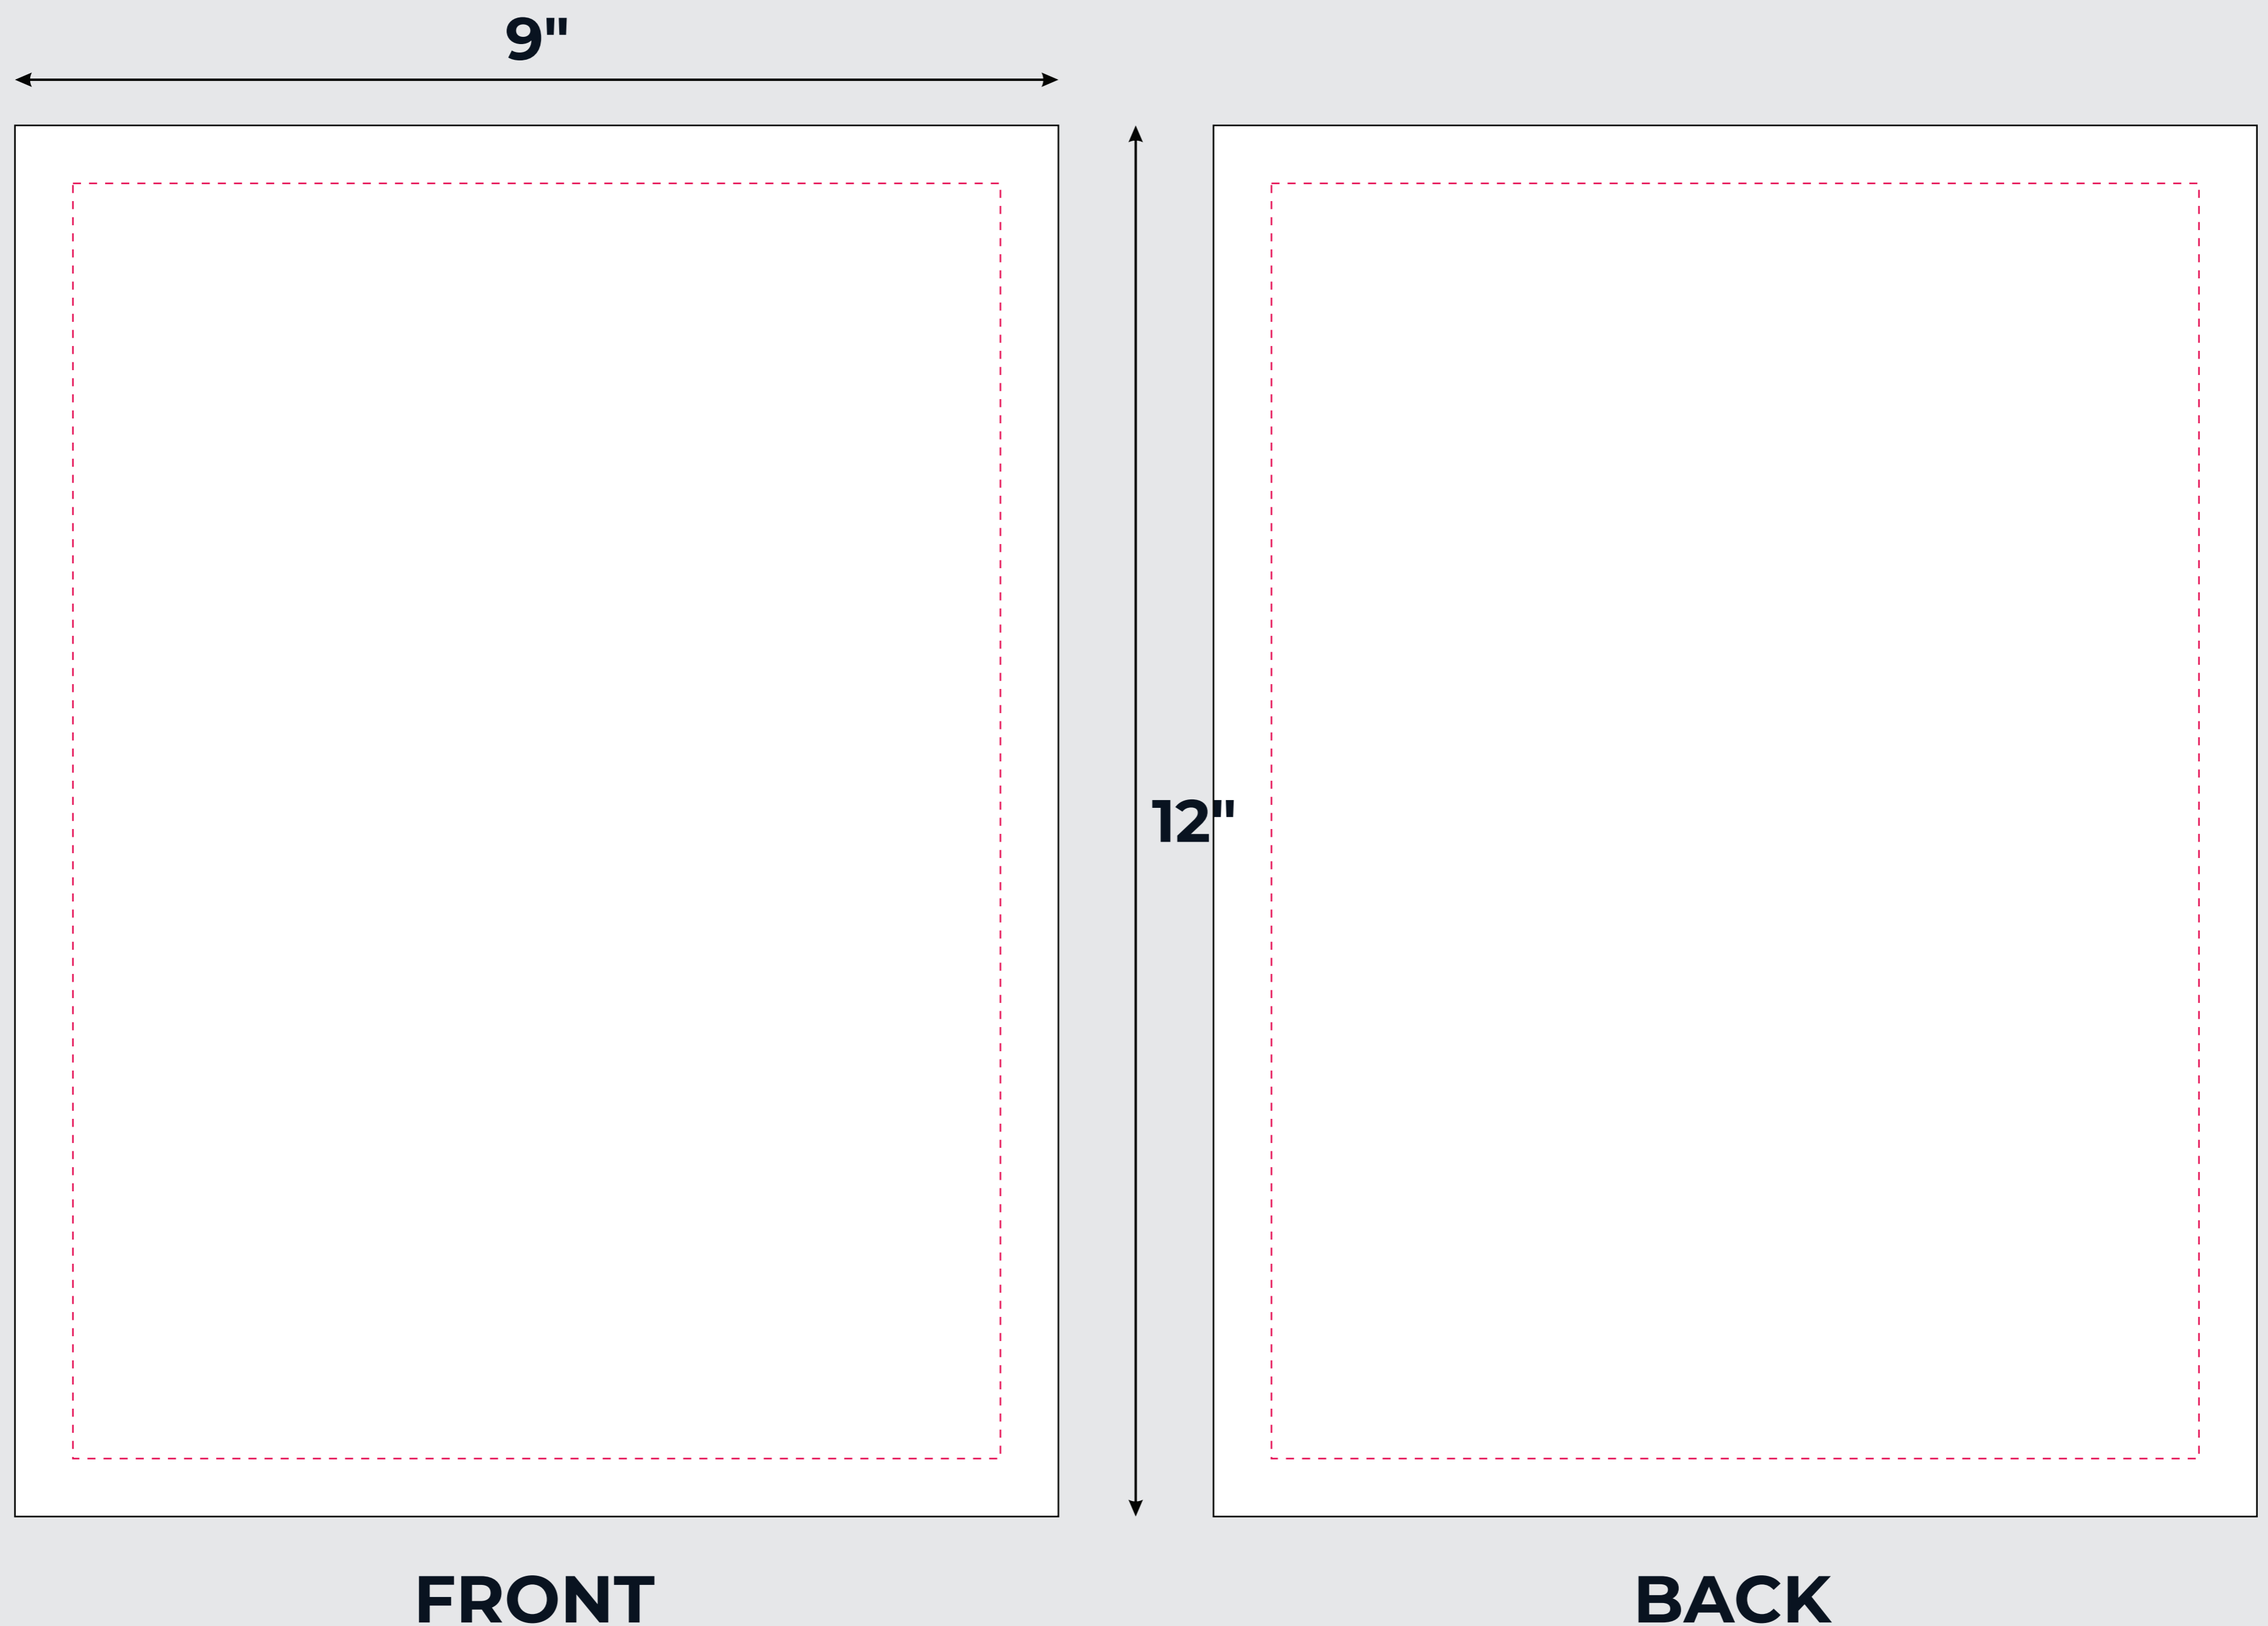

LookOurWay

9" X 12" RECTANGLE PENNANT FLAG

IMPORTANT

Please send artwork in CMYK color mode & note any PMS colors being used.
Please RASTERIZE artwork at a minimum of 150DPI to endure high quality print