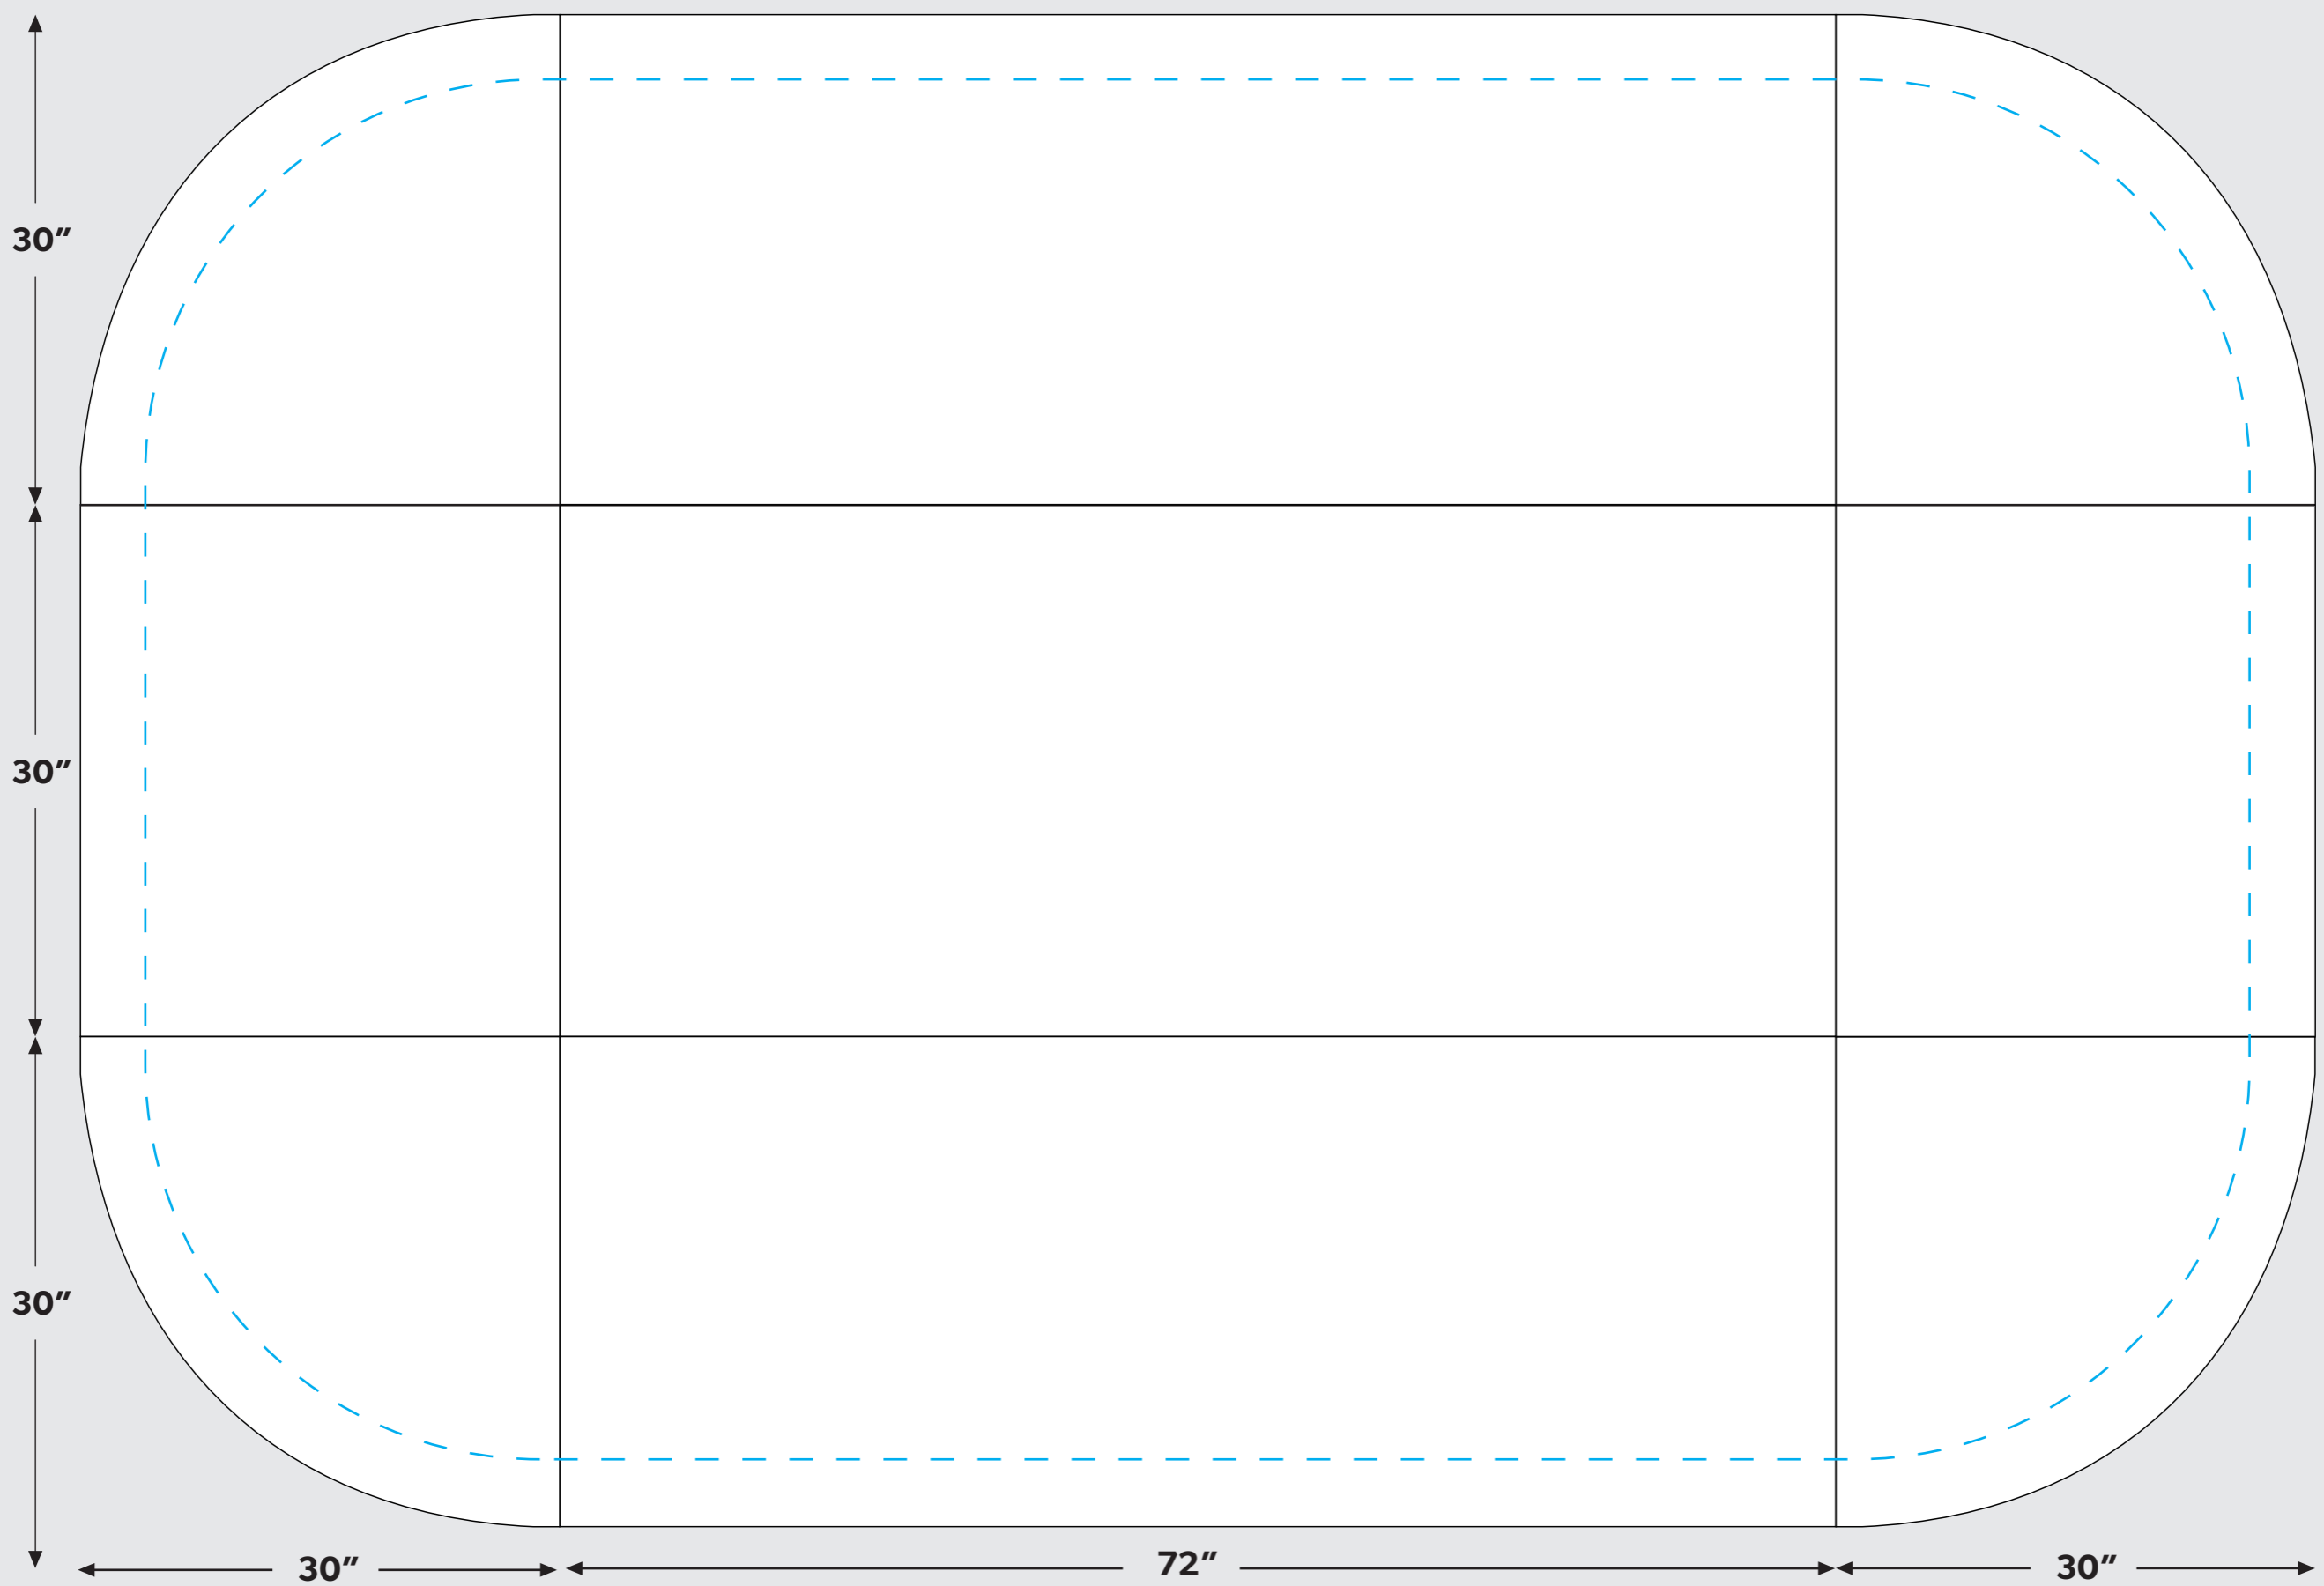

6ft Table Throw

--- **SAFE ZONE:** All critical elements (text, images, logos etc.) must be kept inside the blue line.

Anything outside the blue line may be cut off during trimming

— **BLEED LINE:** Make sure to extend the background images or colors all the way to the edge of the black outline

IMPORTANT

Please send artwork in CMYK color mode & note any PMS colors being used. This Template is designed at 10% scale of the final product. Please RASTERIZE artwork at a minimum of 300DPI to endure high quality print