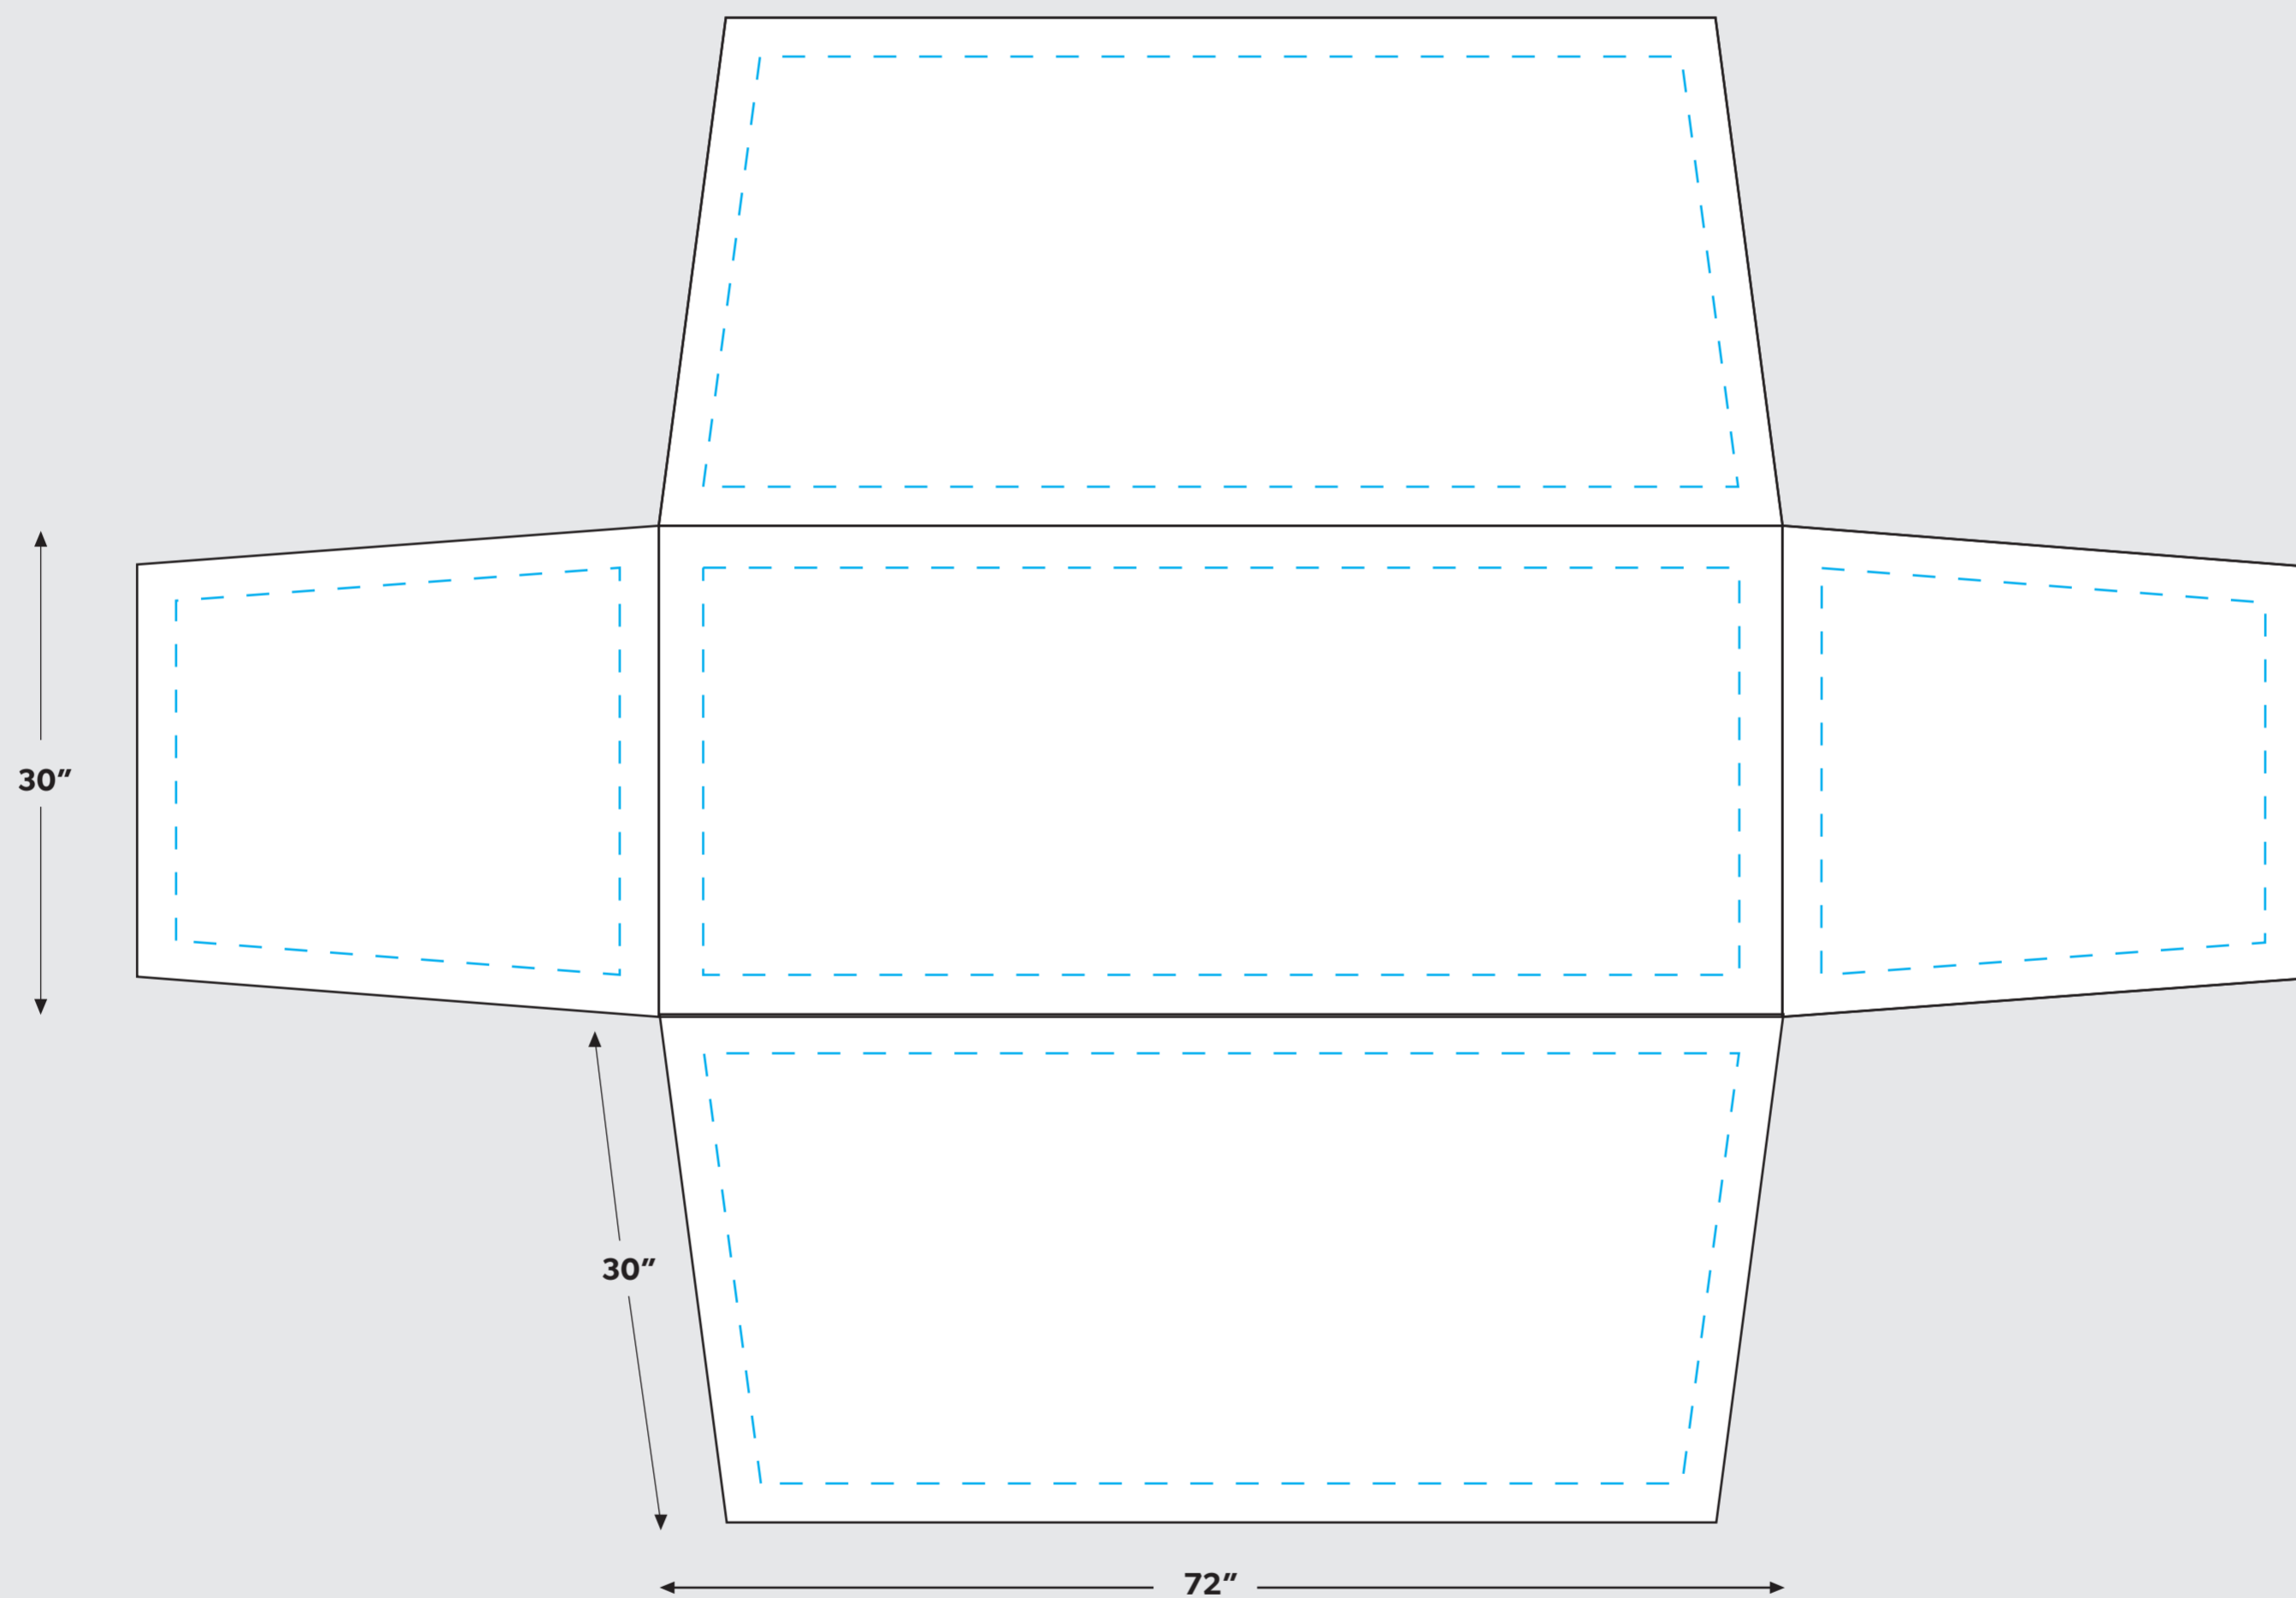

## 6 FT STRETCH

--- **SAFE ZONE:** All critical elements (text, images, logos etc.) must be kept inside the blue line.

**Anything outside the blue line may be cut off during trimming**

— **BLEED LINE:** Make sure to extend the background images or colors all the way to the edge of the black outline

### IMPORTANT

Please send artwork in CMYK color mode & note any PMS colors being used. This Template is designed at 10% scale of the final product. Please RASTERIZE artwork at a minimum of 300DPI to endure high quality print