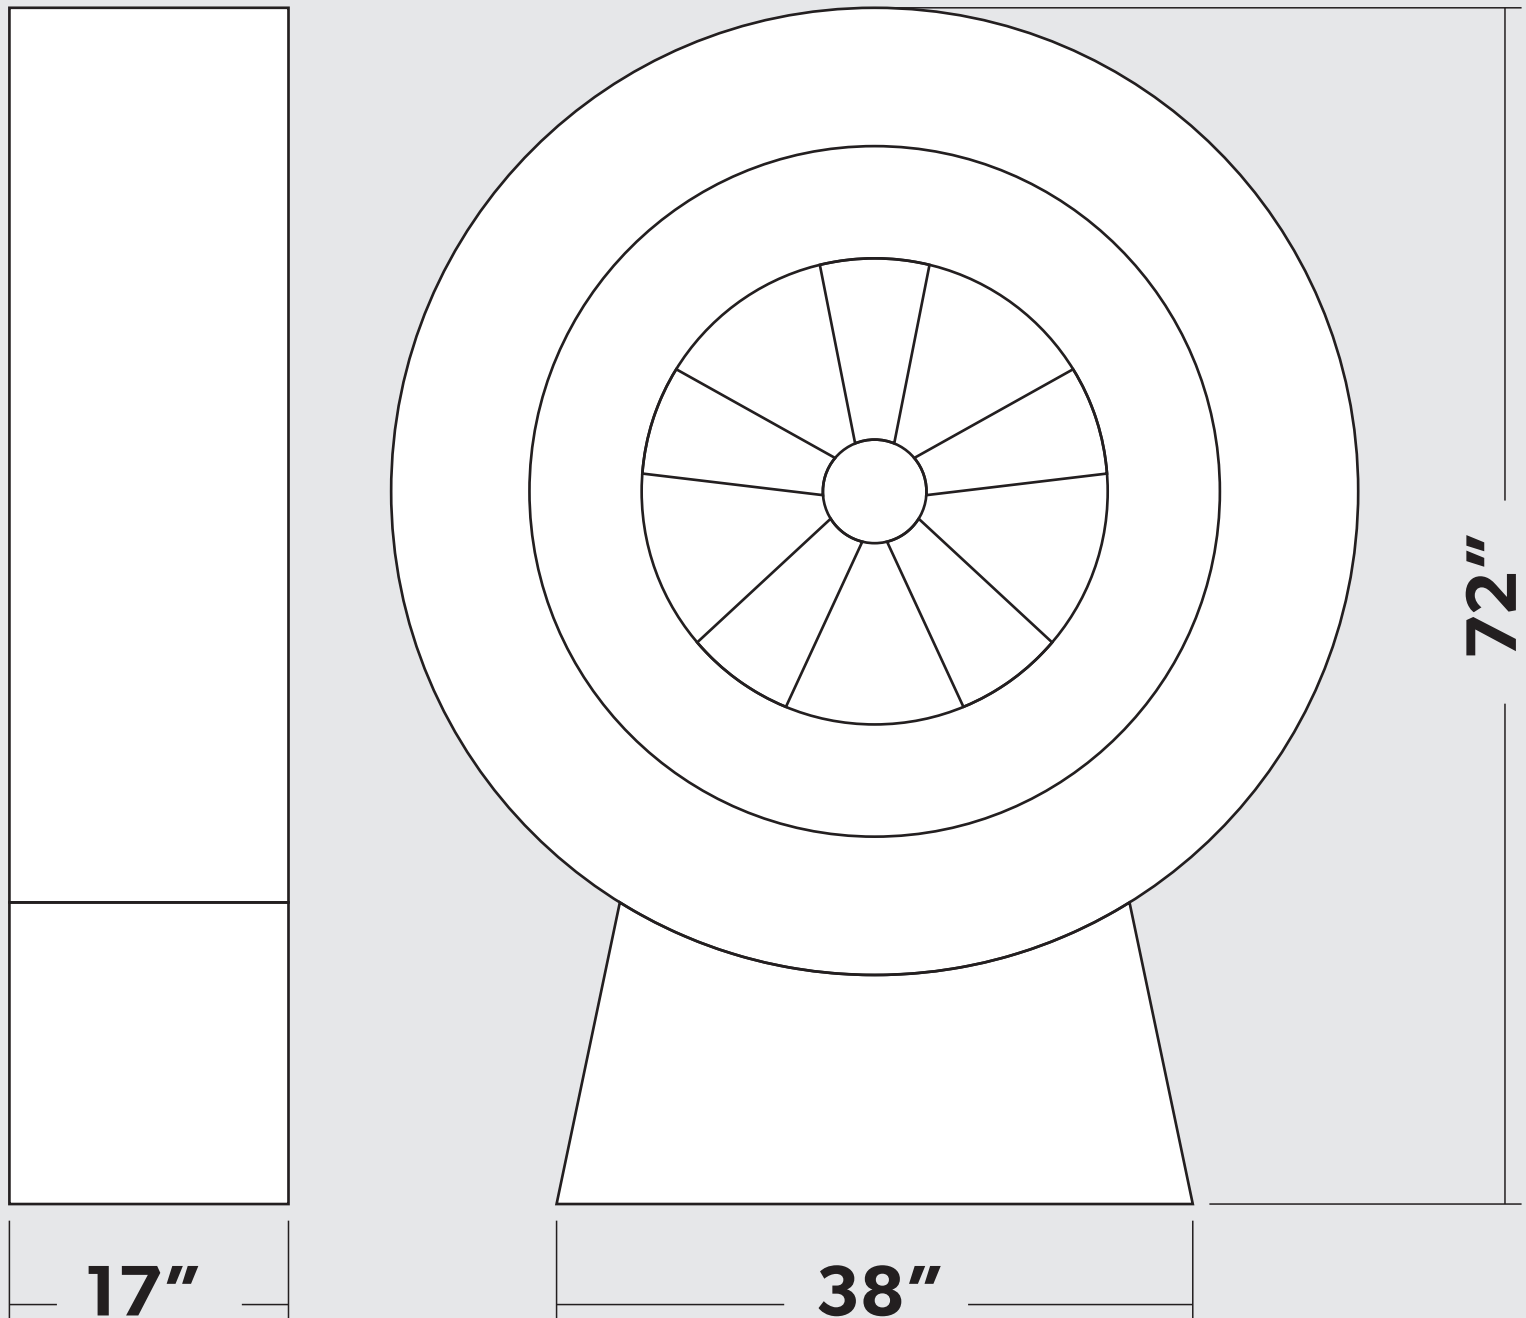

6ft INFLATABLE TIRE

IMPORTANT

Please send artwork in CMYK color mode & note any PMS colors being used.
Please RASTERIZE artwork at a minimum of 150DPI to endure high quality print