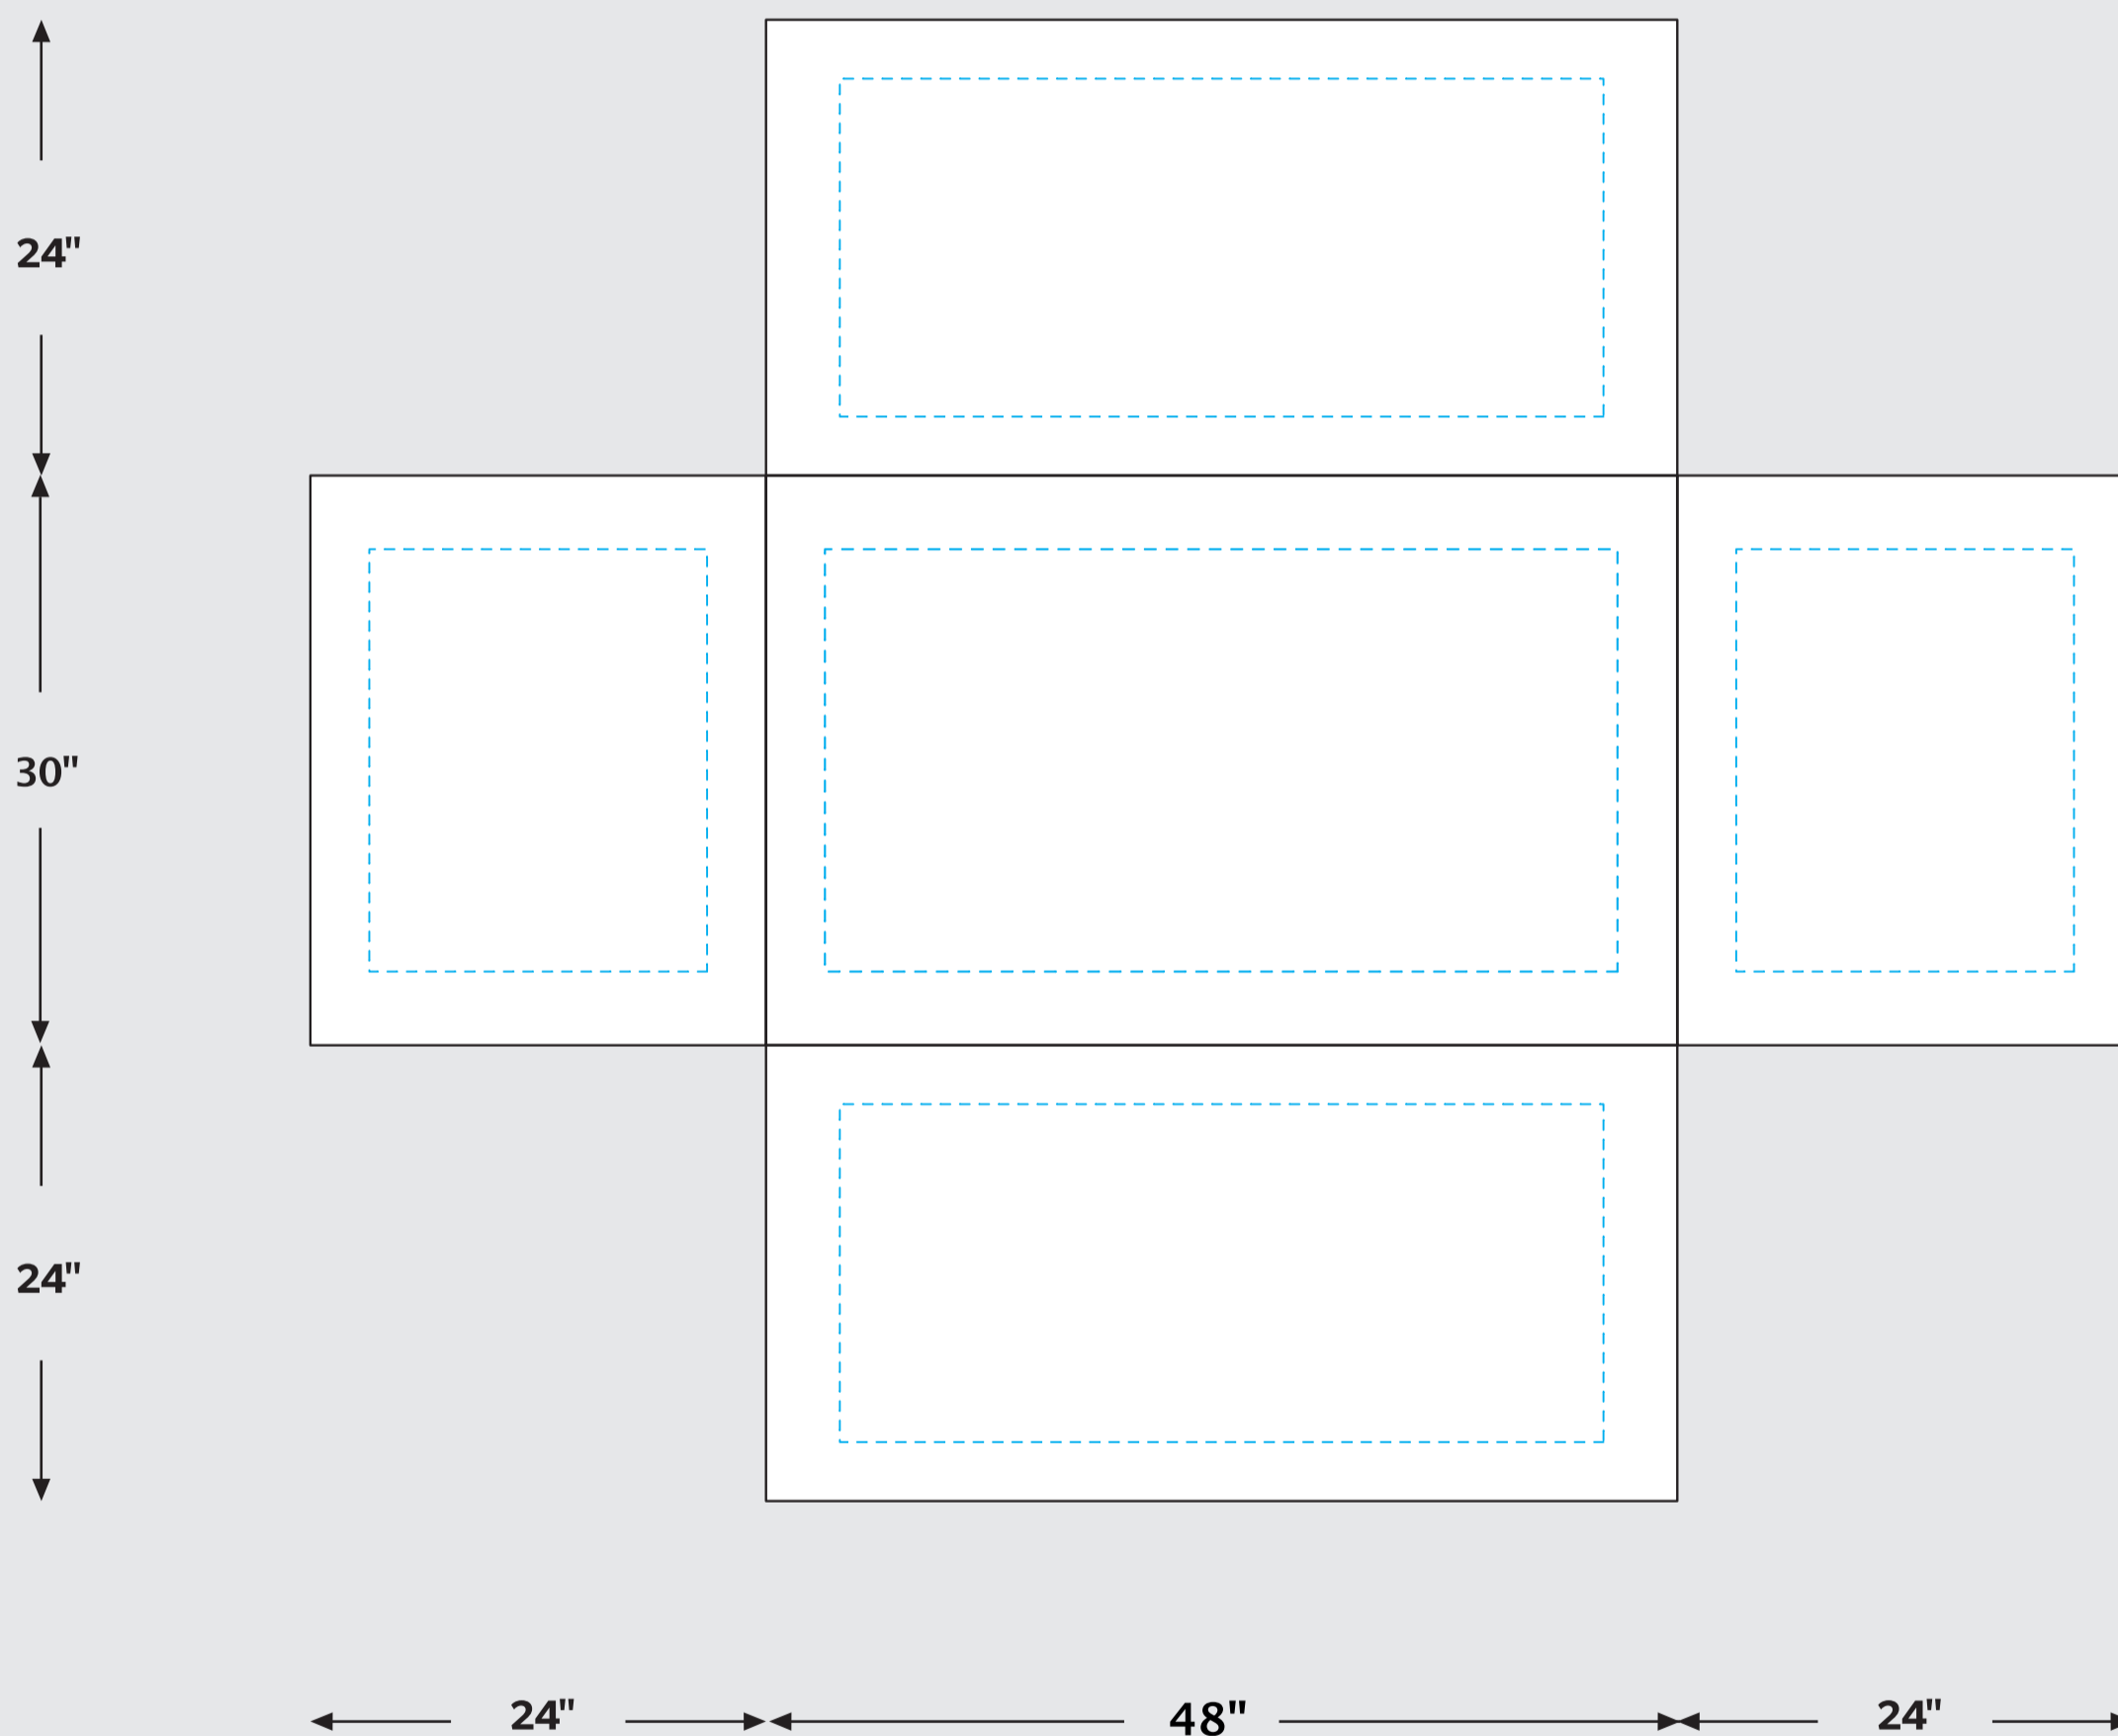

4ft Custom Fitted Table Cover

--- **SAFE ZONE:** All critical elements (text, images, logos etc.) must be kept inside the blue line.

Anything outside the blue line may be cut off during trimming

— **BLEED LINE:** Make sure to extend the background images or colors all the way to the edge of the black outline

IMPORTANT

Please send artwork in CMYK color mode & note any PMS colors being used. This Template is designed at 10% scale of the final product. Please RASTERIZE artwork at a minimum of 300DPI to endure high quality print