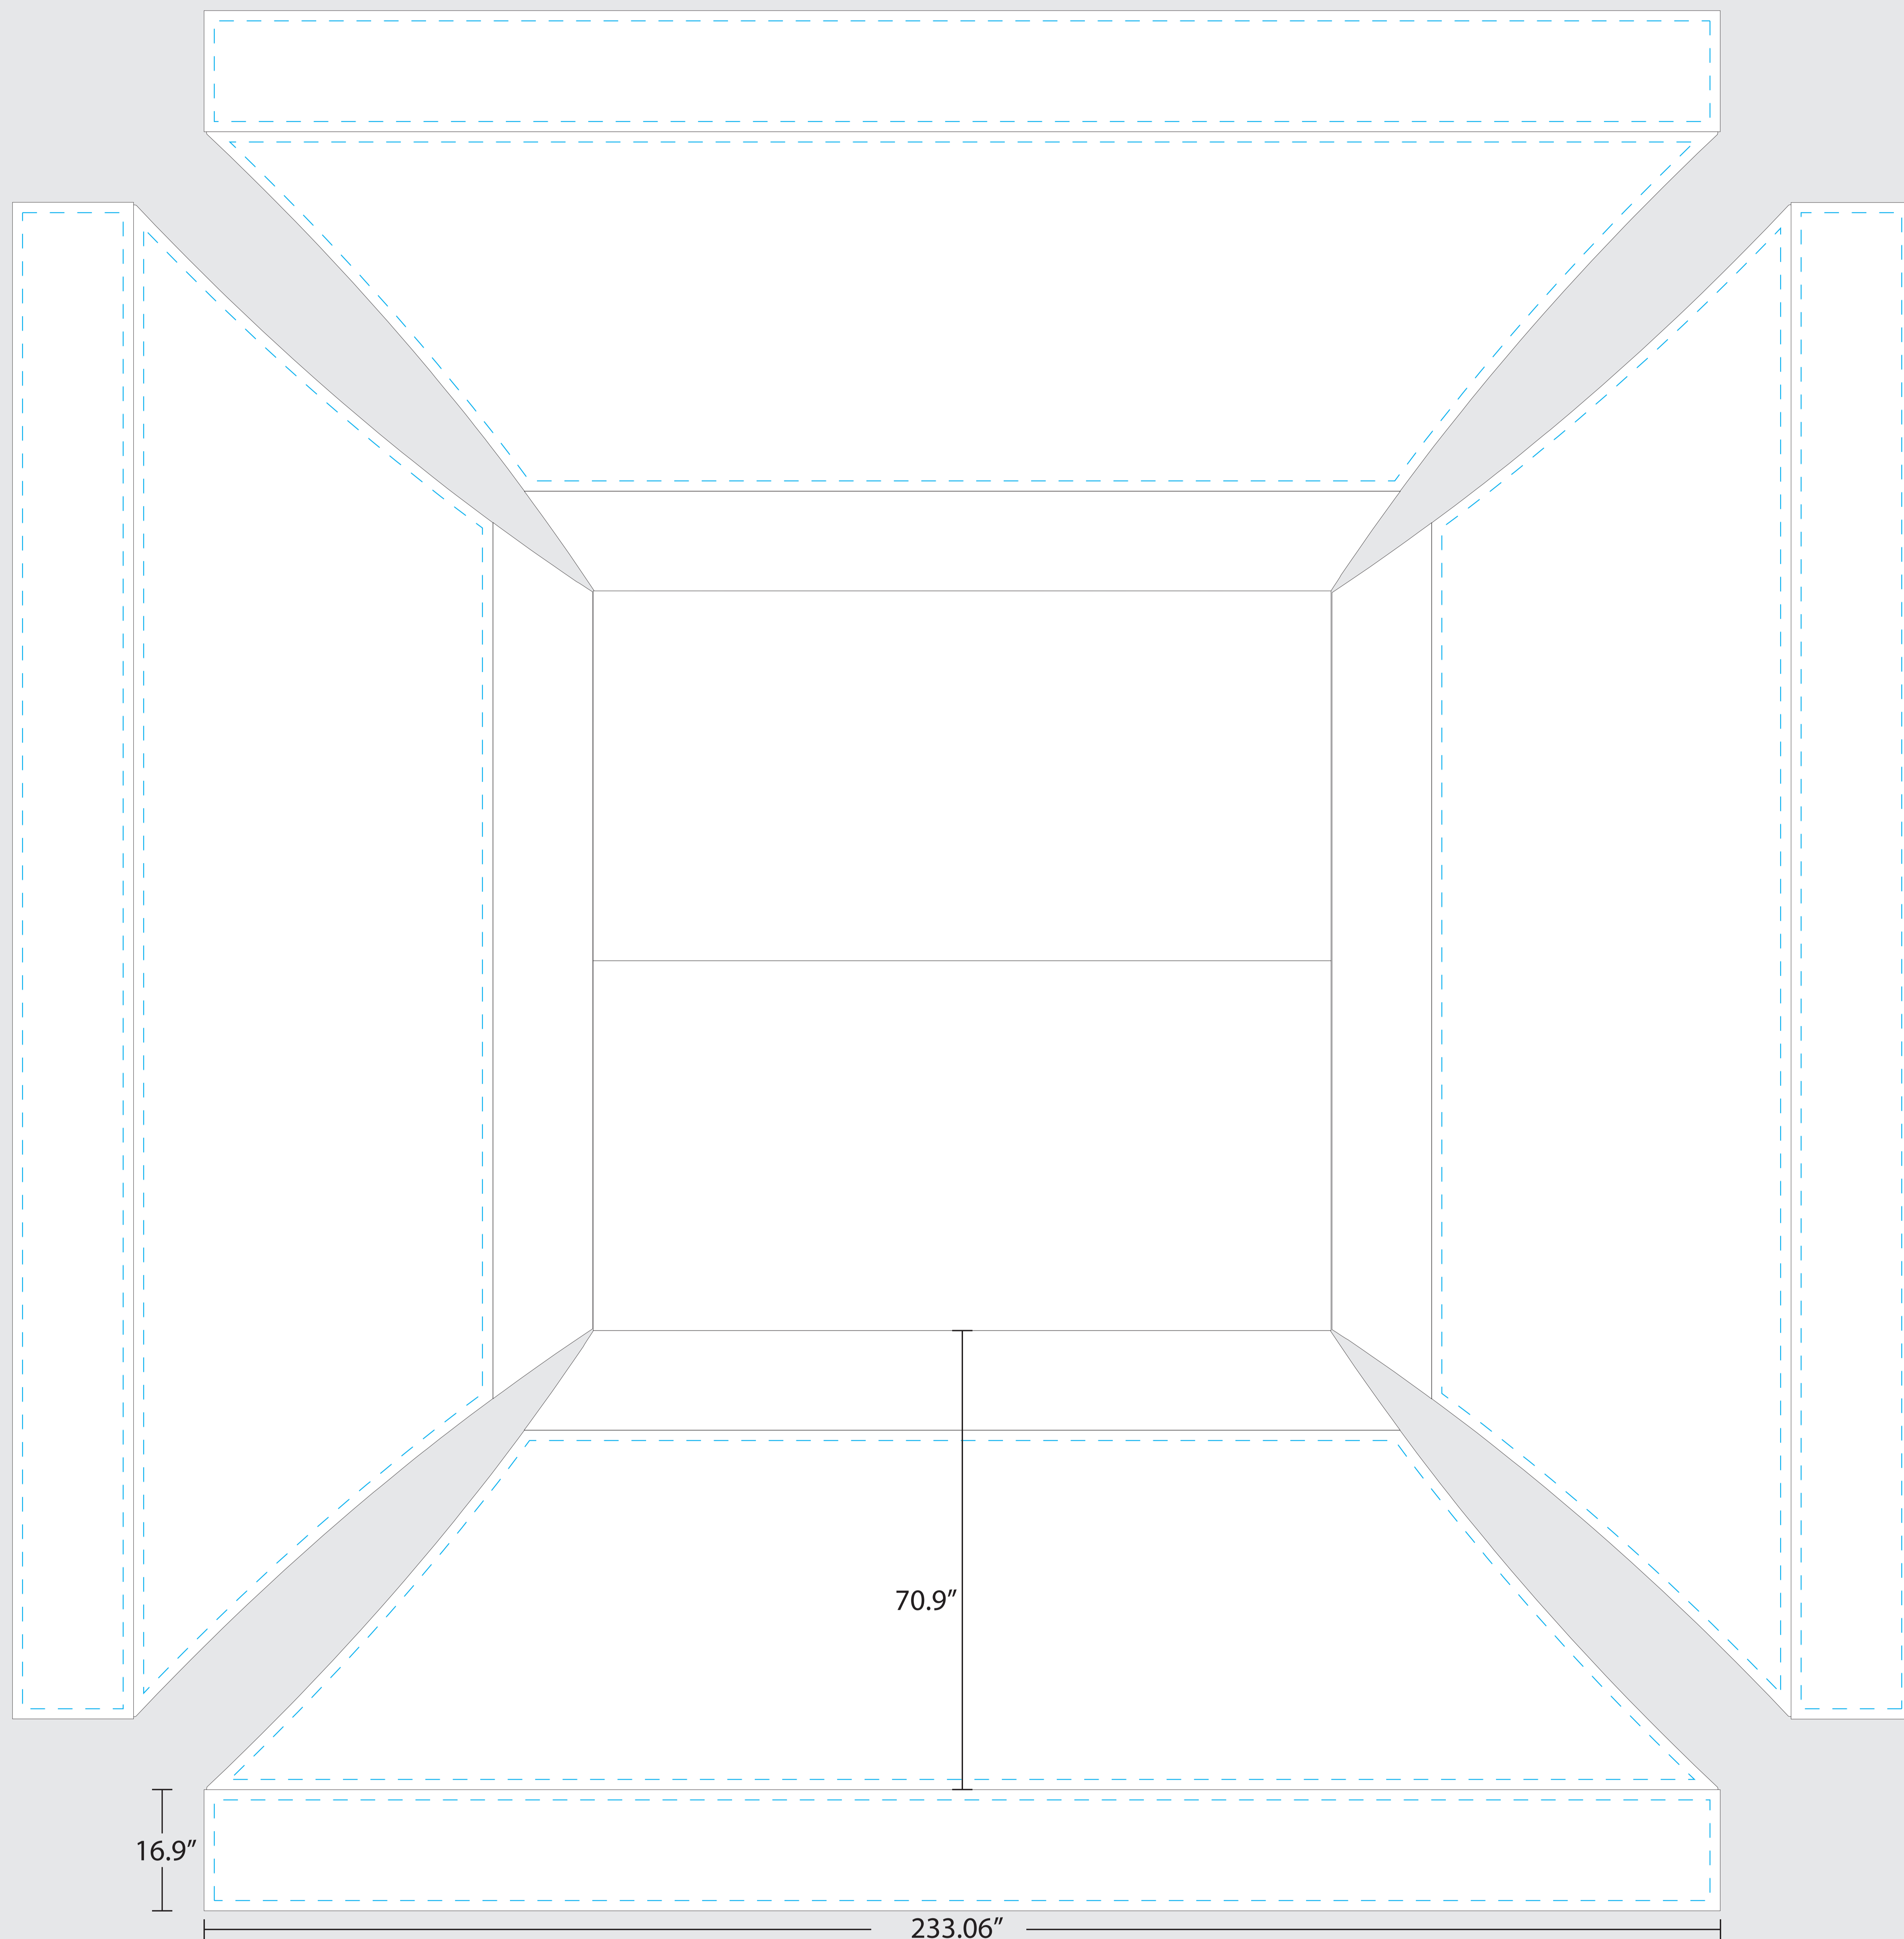

20X20 CANOPY TENT

--- **SAFE ZONE:** All critical elements (text, images, logos etc.) must be kept inside the blue line.

Anything outside the blue line may be cut off during trimming

— **BLEED LINE:** Make sure to extend the background images or colors all the way to the edge of the black outline

IMPORTANT

Please send artwork in CMYK color mode & note any PMS colors being used. This Template is designed at 10% scale of the final product. Please RASTERIZE artwork at a minimum of 150DPI to endure high quality print