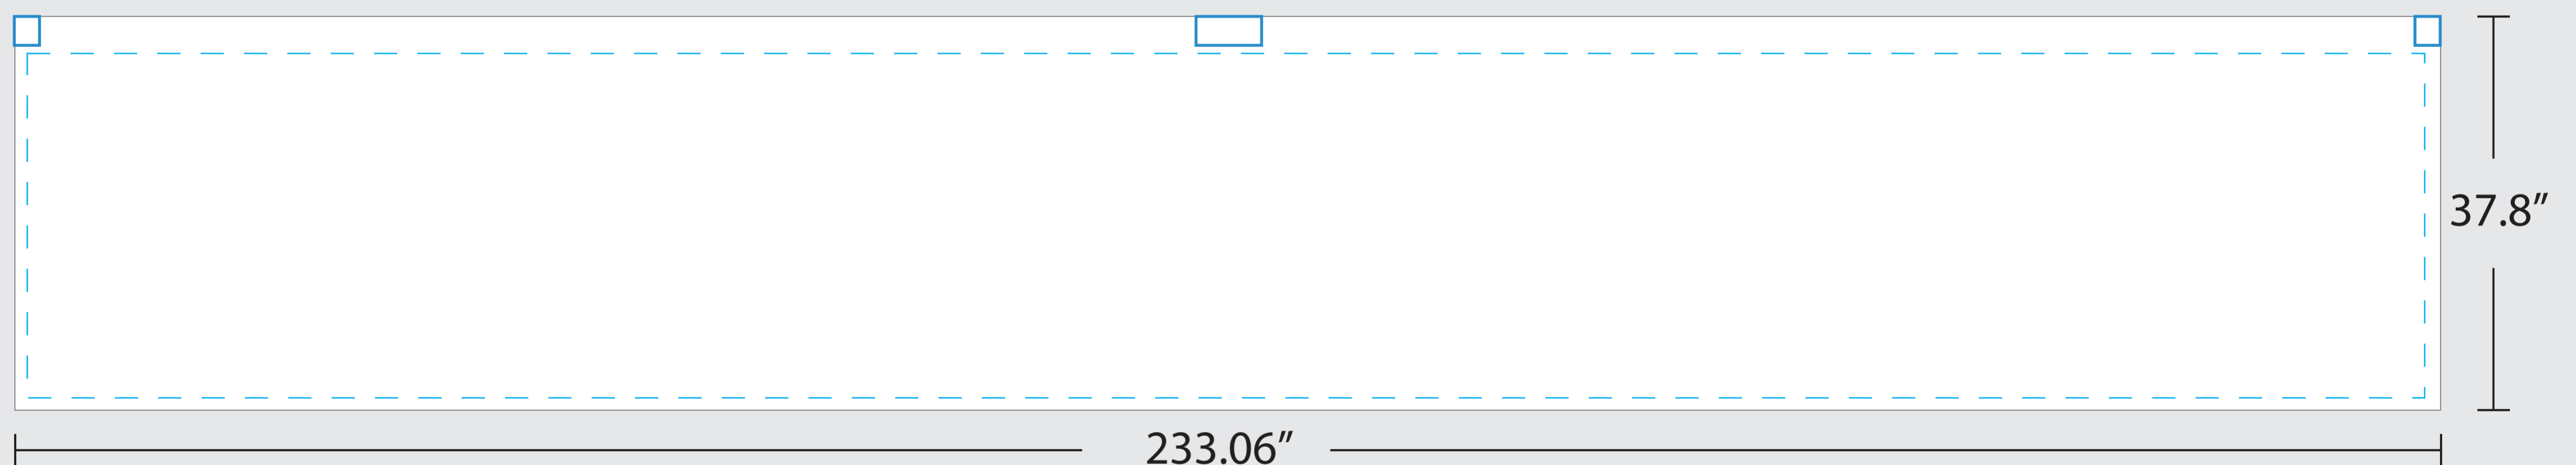

## 20FT HALF WALL

Halfwall - Inside

Halfwall - Outside

**--- SAFE ZONE:** All critical elements (text, images, logos etc.) must be kept inside the blue line.

**Anything outside the blue line may be cut off during trimming**

**— BLEED LINE:** Make sure to extend the background images or colors all the way to the edge of the black outline