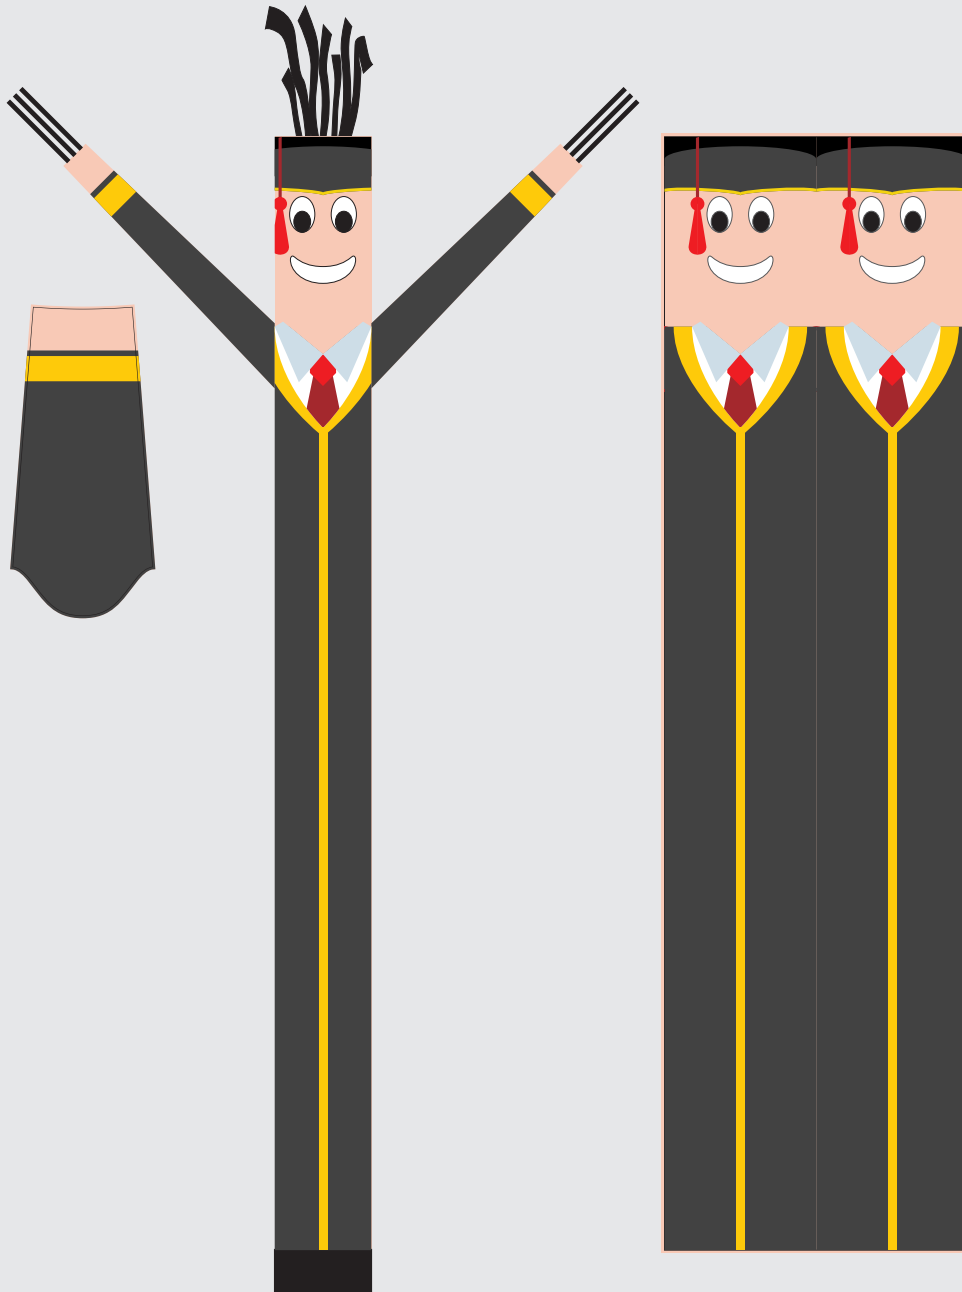

LookOurWay

20FT
CUSTOM **AIR DANCERS**[®]
INFLATABLE TUBE MEN

IMPORTANT

Please send artwork in CMYK color mode & note any PMS colors being used.