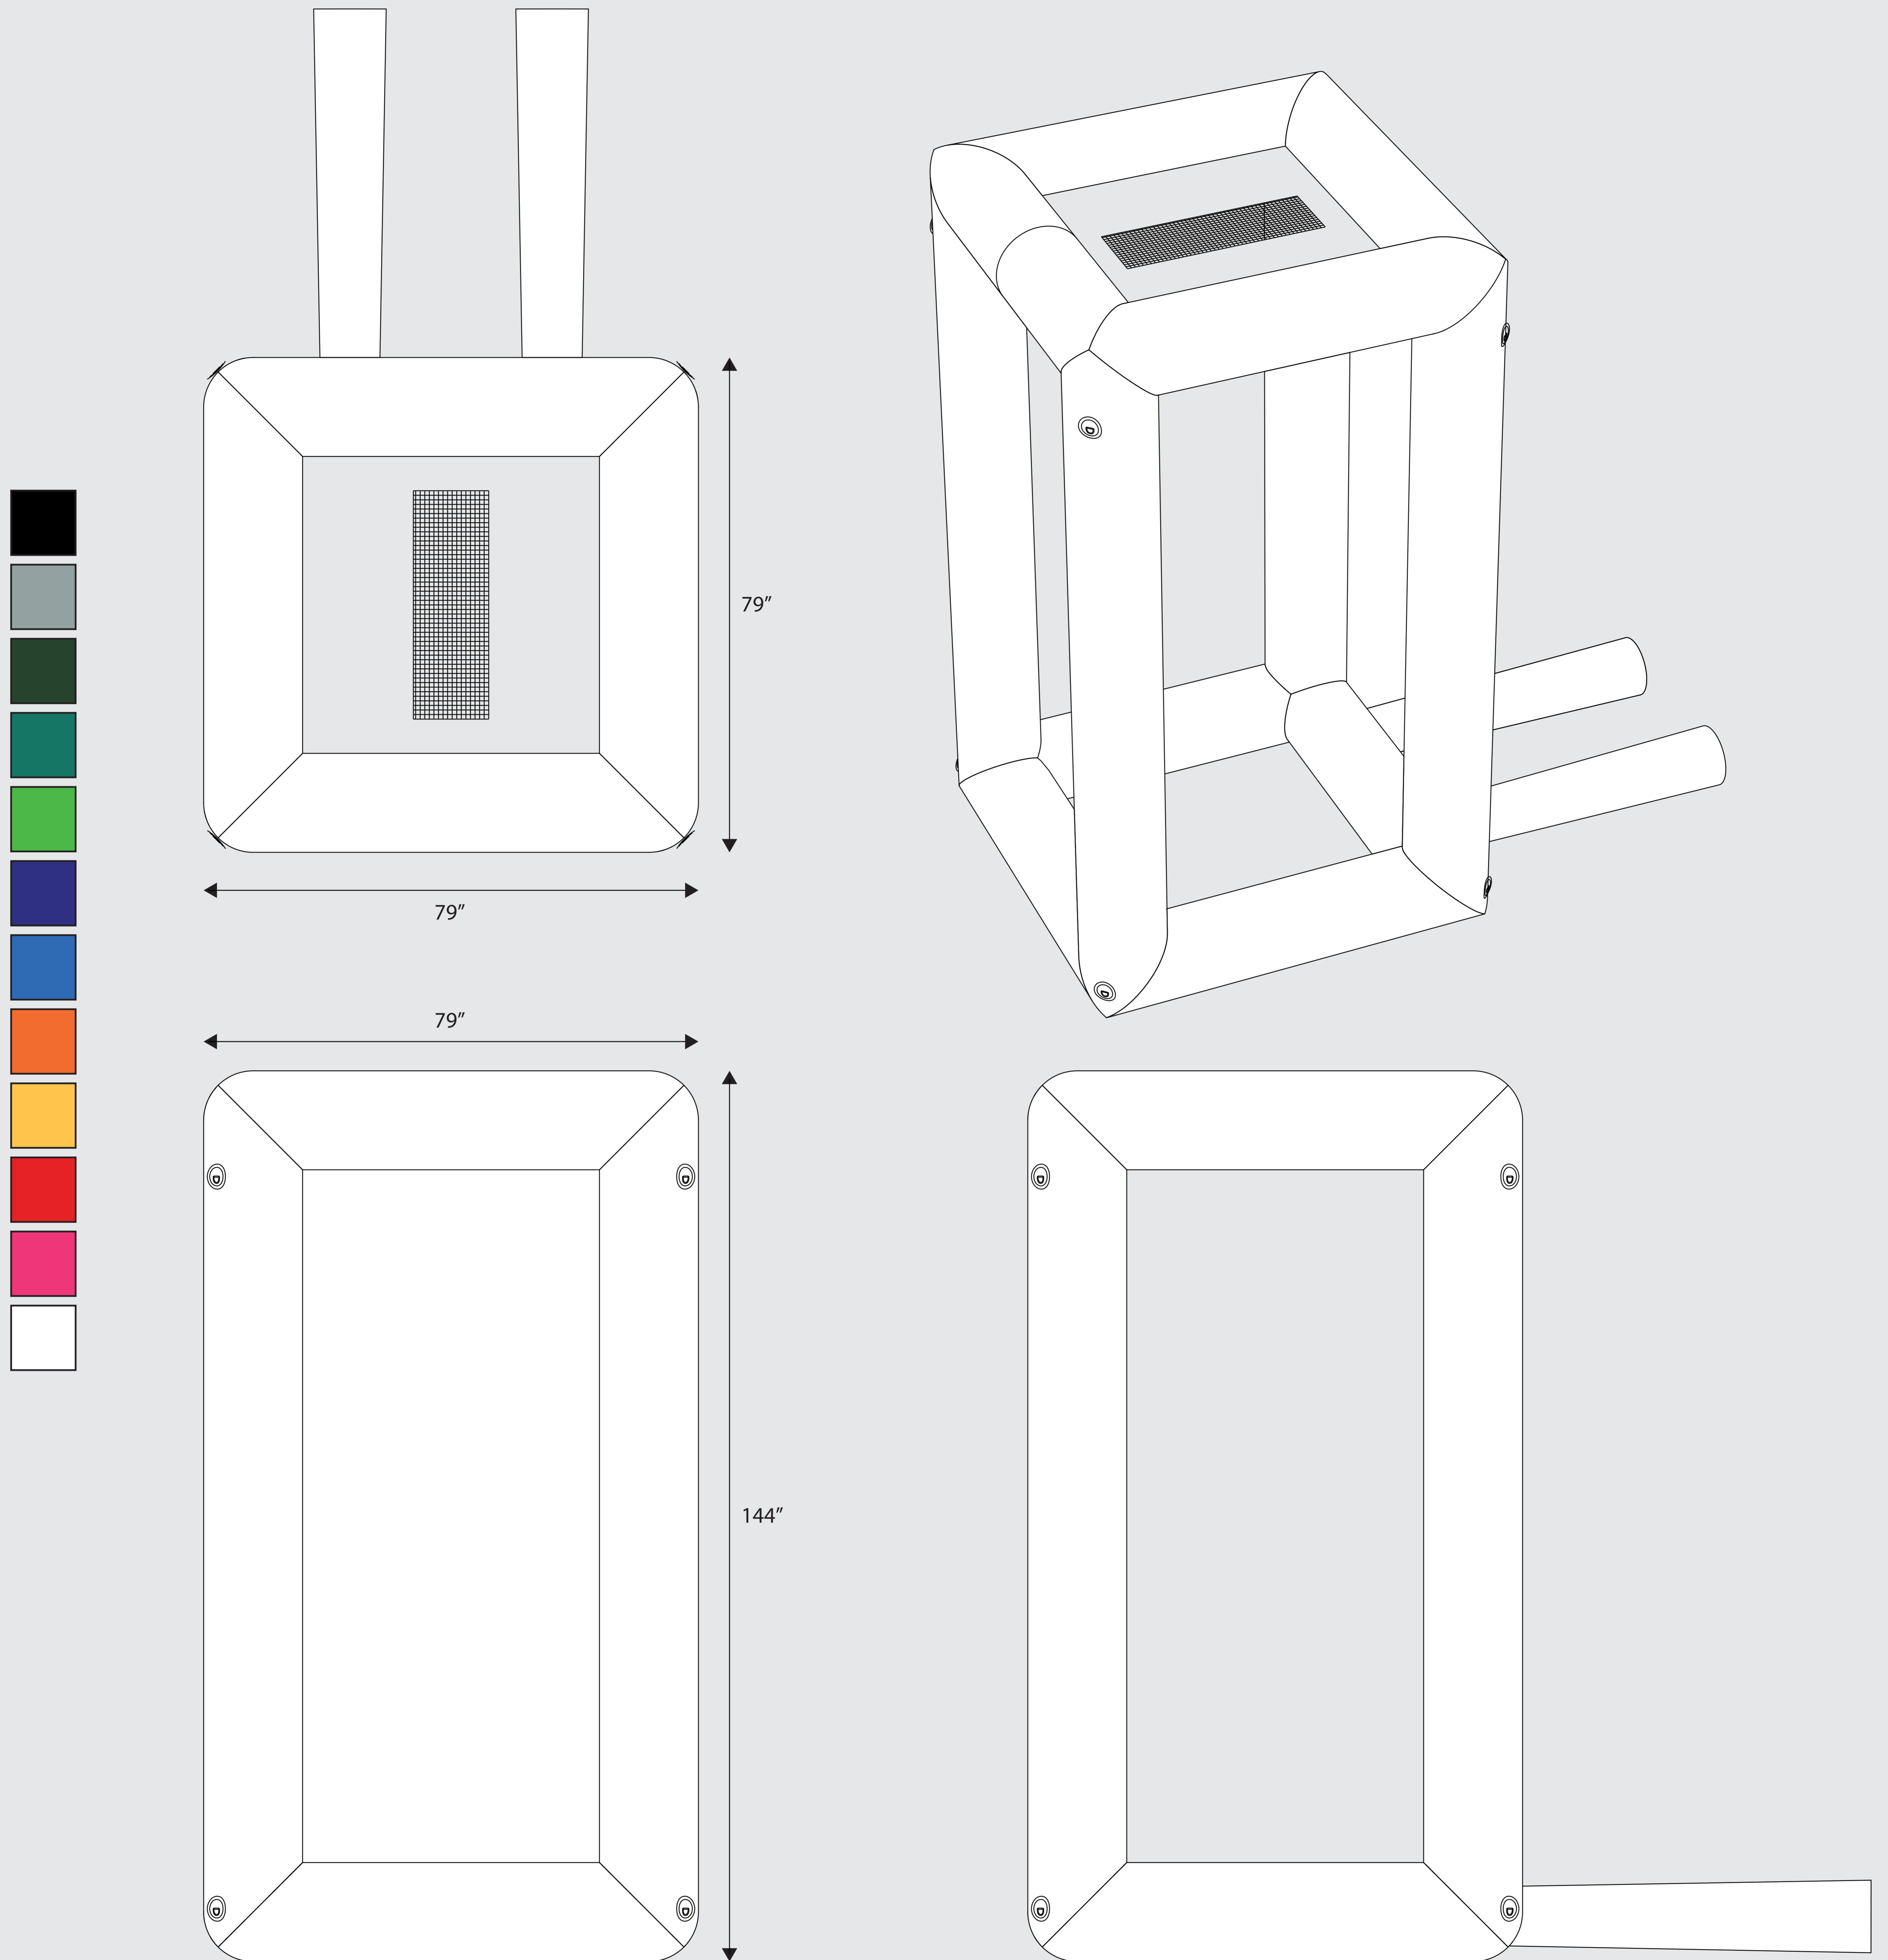

## Custom Inflatable 12ft Cash Grab Machine

--- **SAFE ZONE:** All critical elements (text, images, logos etc.) must be kept inside the blue line.

Anything outside the blue line may be cut off during trimming

— **BLEED LINE:** Make sure to extend the background images or colors all the way to the edge of the black outline