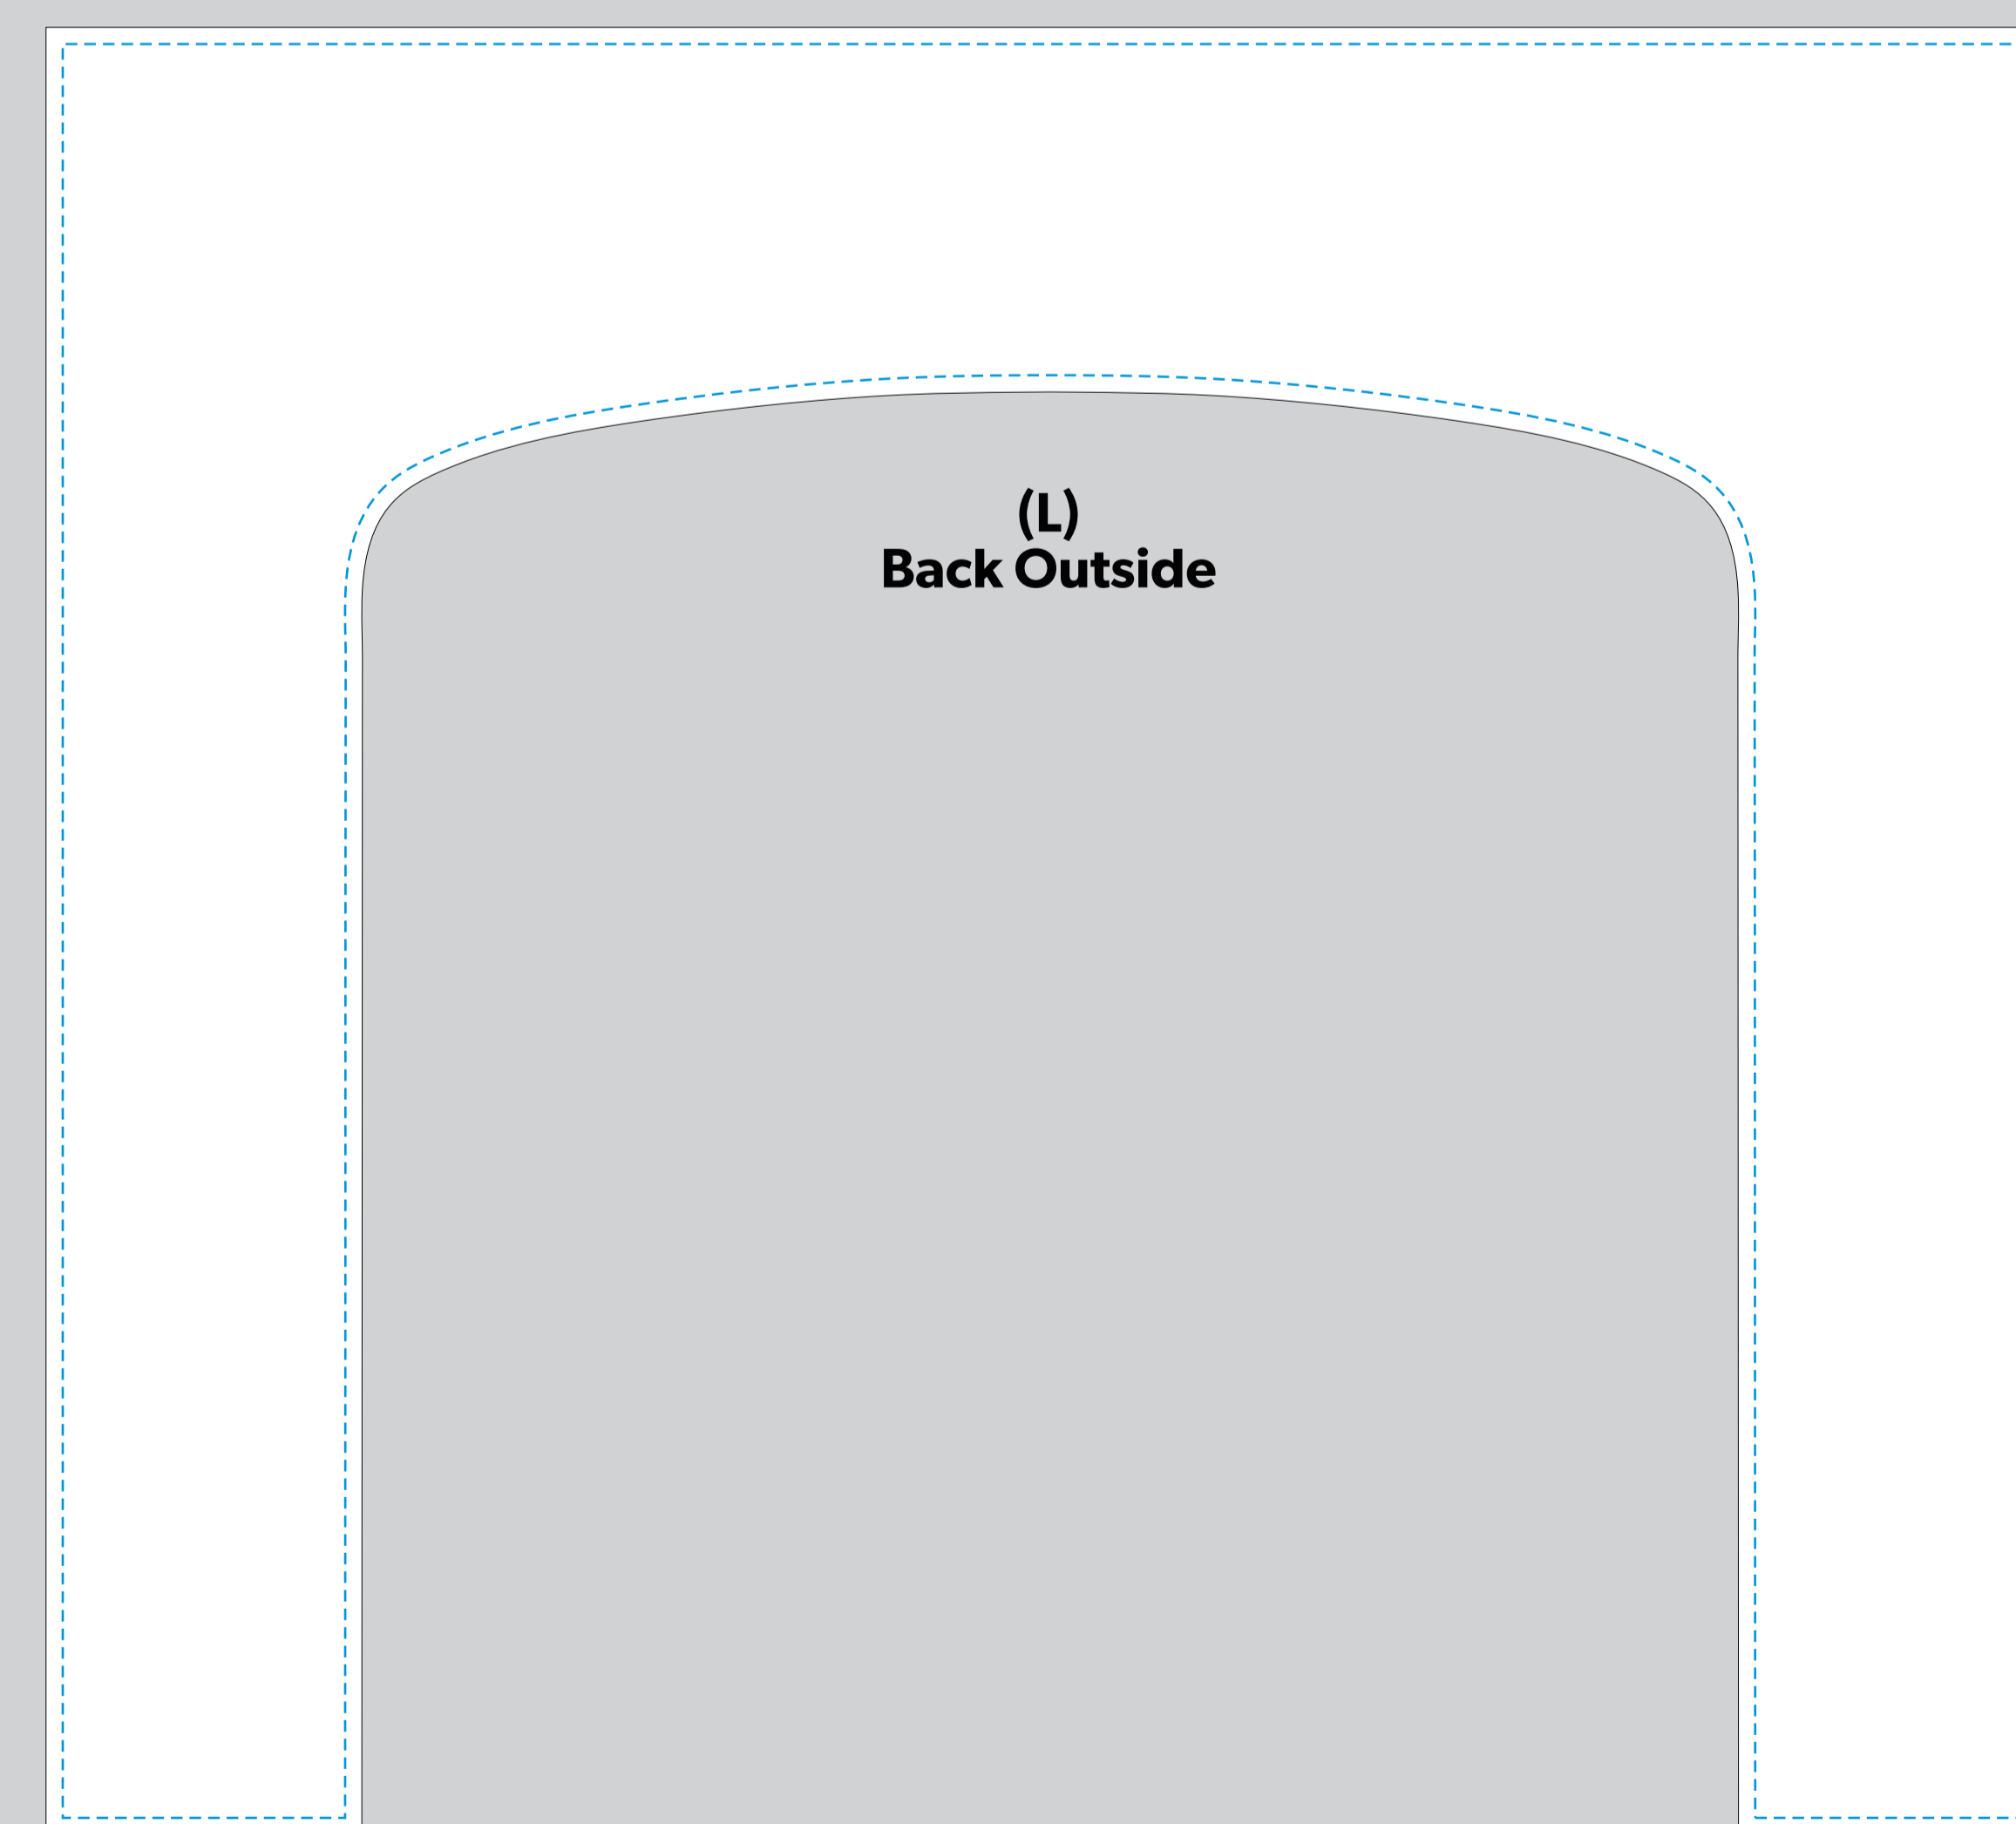

LookOurWay

10FT X 10FT INFLATABLE TENT EVENT BOOTH

(A)
Top Outside

(B)
Top Inside

(C)
Front Outside

(D)
Front Inside

(F)
Right Outside

(G)
Right Inside

(E)
Door Frame
(Inside-Front)

(H)
Door Frame
(Inside-Front)

(I)
Left Outside

(J)
Left Inside

(L)
Back Outside

(M)
Back Inside

(K)
Door Frame
(Inside-Left)

(N)
Door Frame
(Inside-Back)