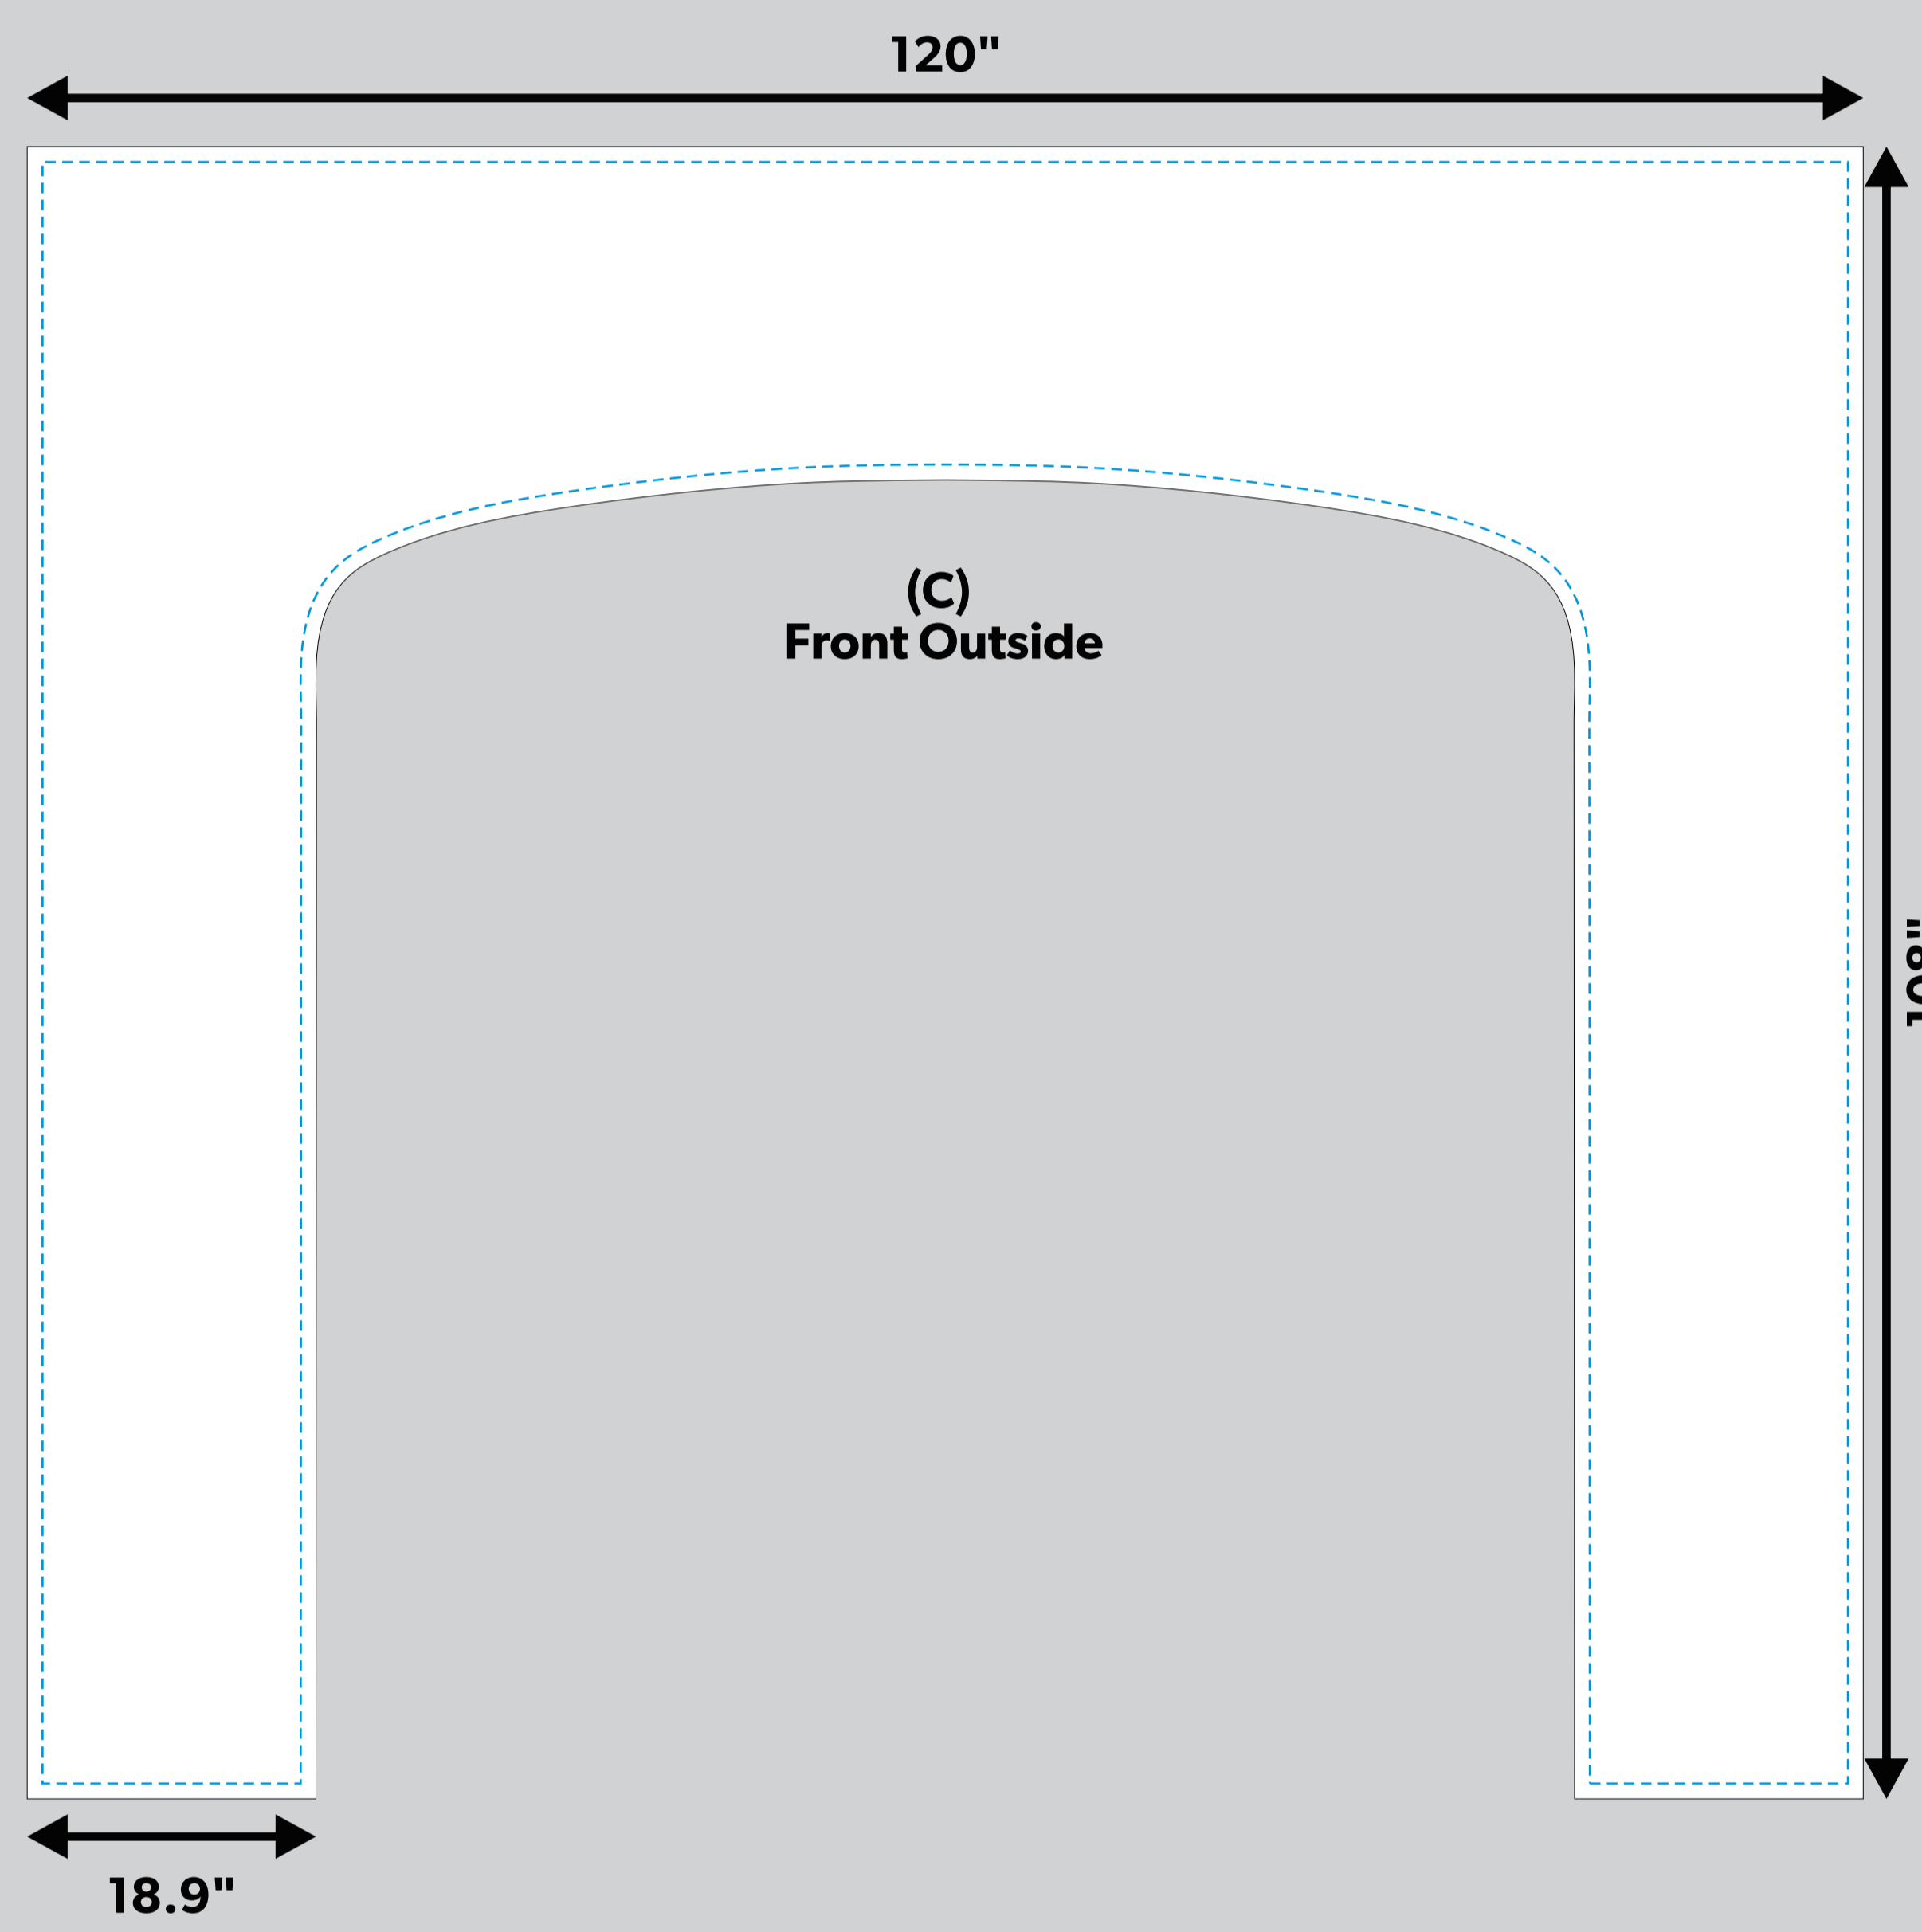

LookOurWay

10FT X 10FT INFLATABLE TENT EVENT BOOTH

(A)
Top Outside

(B)
Top Inside

(C)
Front Outside

(D)
Front Inside

(F)
Right Outside

(G)
Right Inside

(E)
Door Frame
(Inside-Front)

(H)
Door Frame
(Inside-Front)

(I)
Left Outside

(J)
Left Inside

(L)
Back Outside

(M)
Back Inside

(K)
Door Frame
(Inside-Left)

(N)
Door Frame
(Inside-Back)

IMPORTANT

Please send artwork in CMYK color mode & note any PMS colors being used. This Template is designed at 50% scale of the final product. Please RASTERIZE artwork at a minimum of 300DPI to endure high quality print