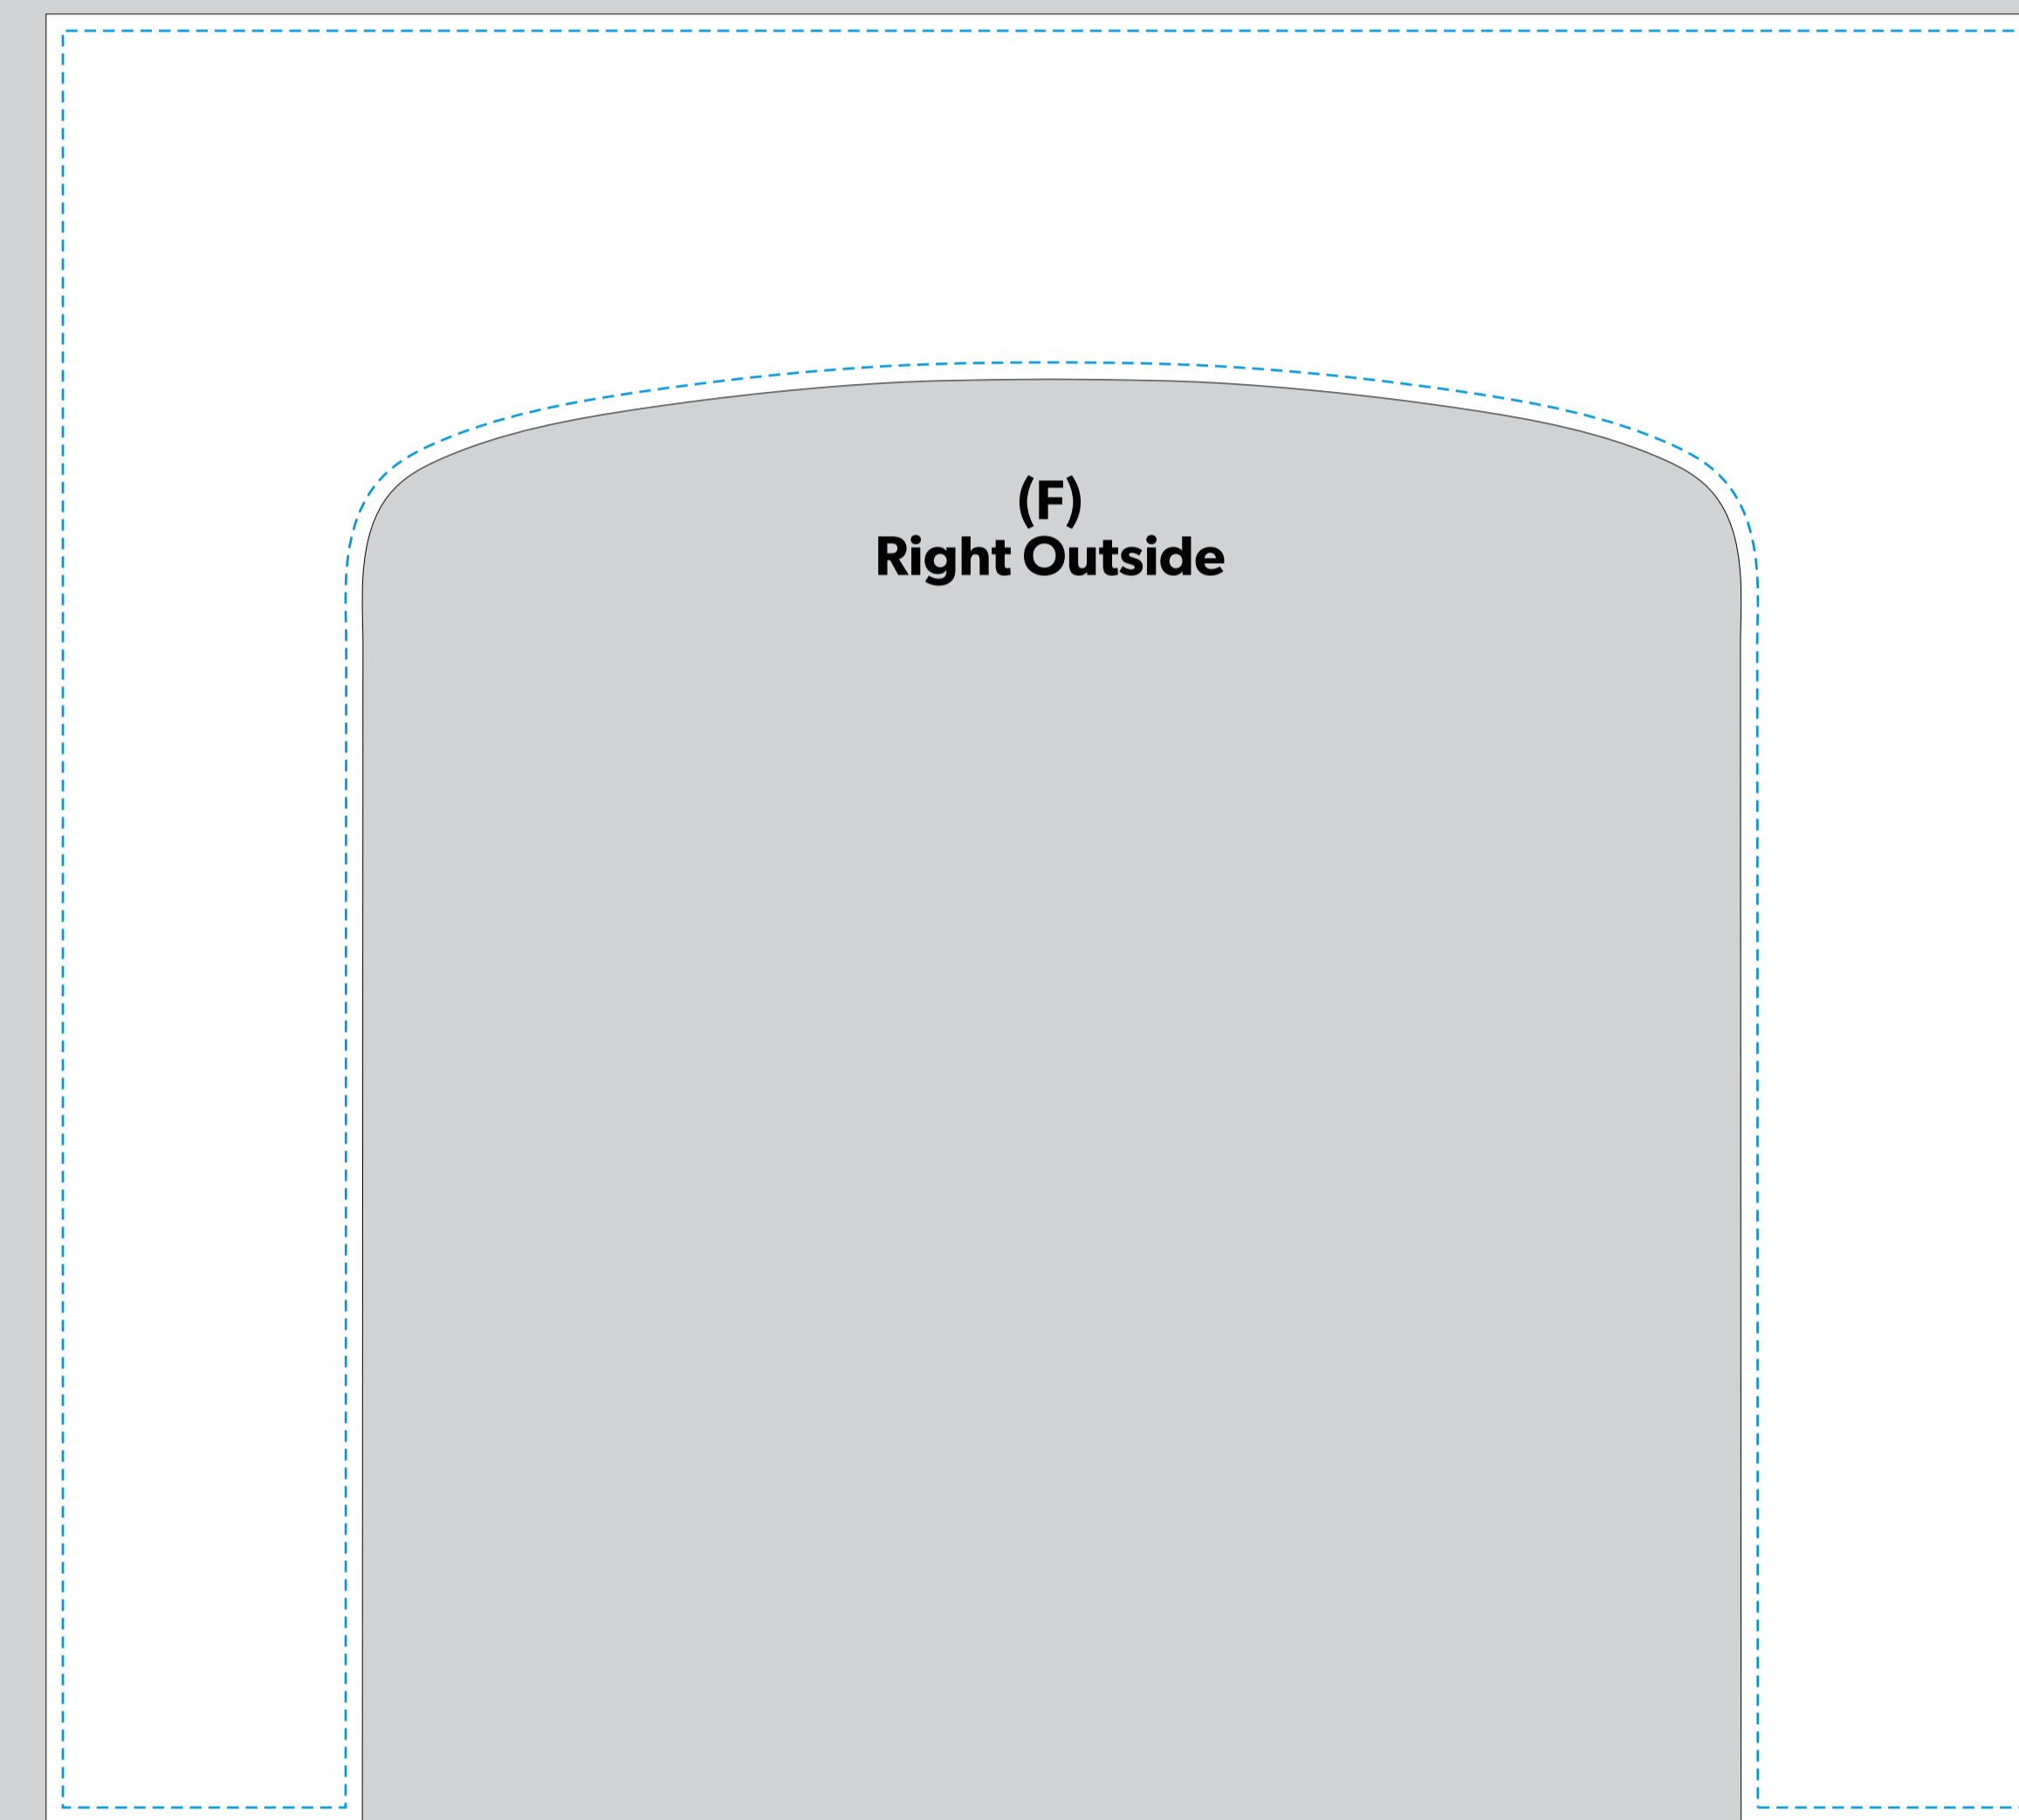

LookOurWay

10FT X 10FT INFLATABLE TENT EVENT BOOTH

(A)
Top Outside

(B)
Top Inside

(C)
Front Outside

(D)
Front Inside

(F)
Right Outside

(G)
Right Inside

(E)
Door Frame
(Inside-Front)

(H)
Door Frame
(Inside-Front)

(I)
Left Outside

(J)
Left Inside

(L)
Back Outside

(M)
Back Inside

(K)
Door Frame
(Inside-Left)

(N)
Door Frame
(Inside-Back)

IMPORTANT

Please send artwork in CMYK color mode & note any PMS colors being used. This Template is designed at 50% scale of the final product. Please RASTERIZE artwork at a minimum of 300DPI to endure high quality print