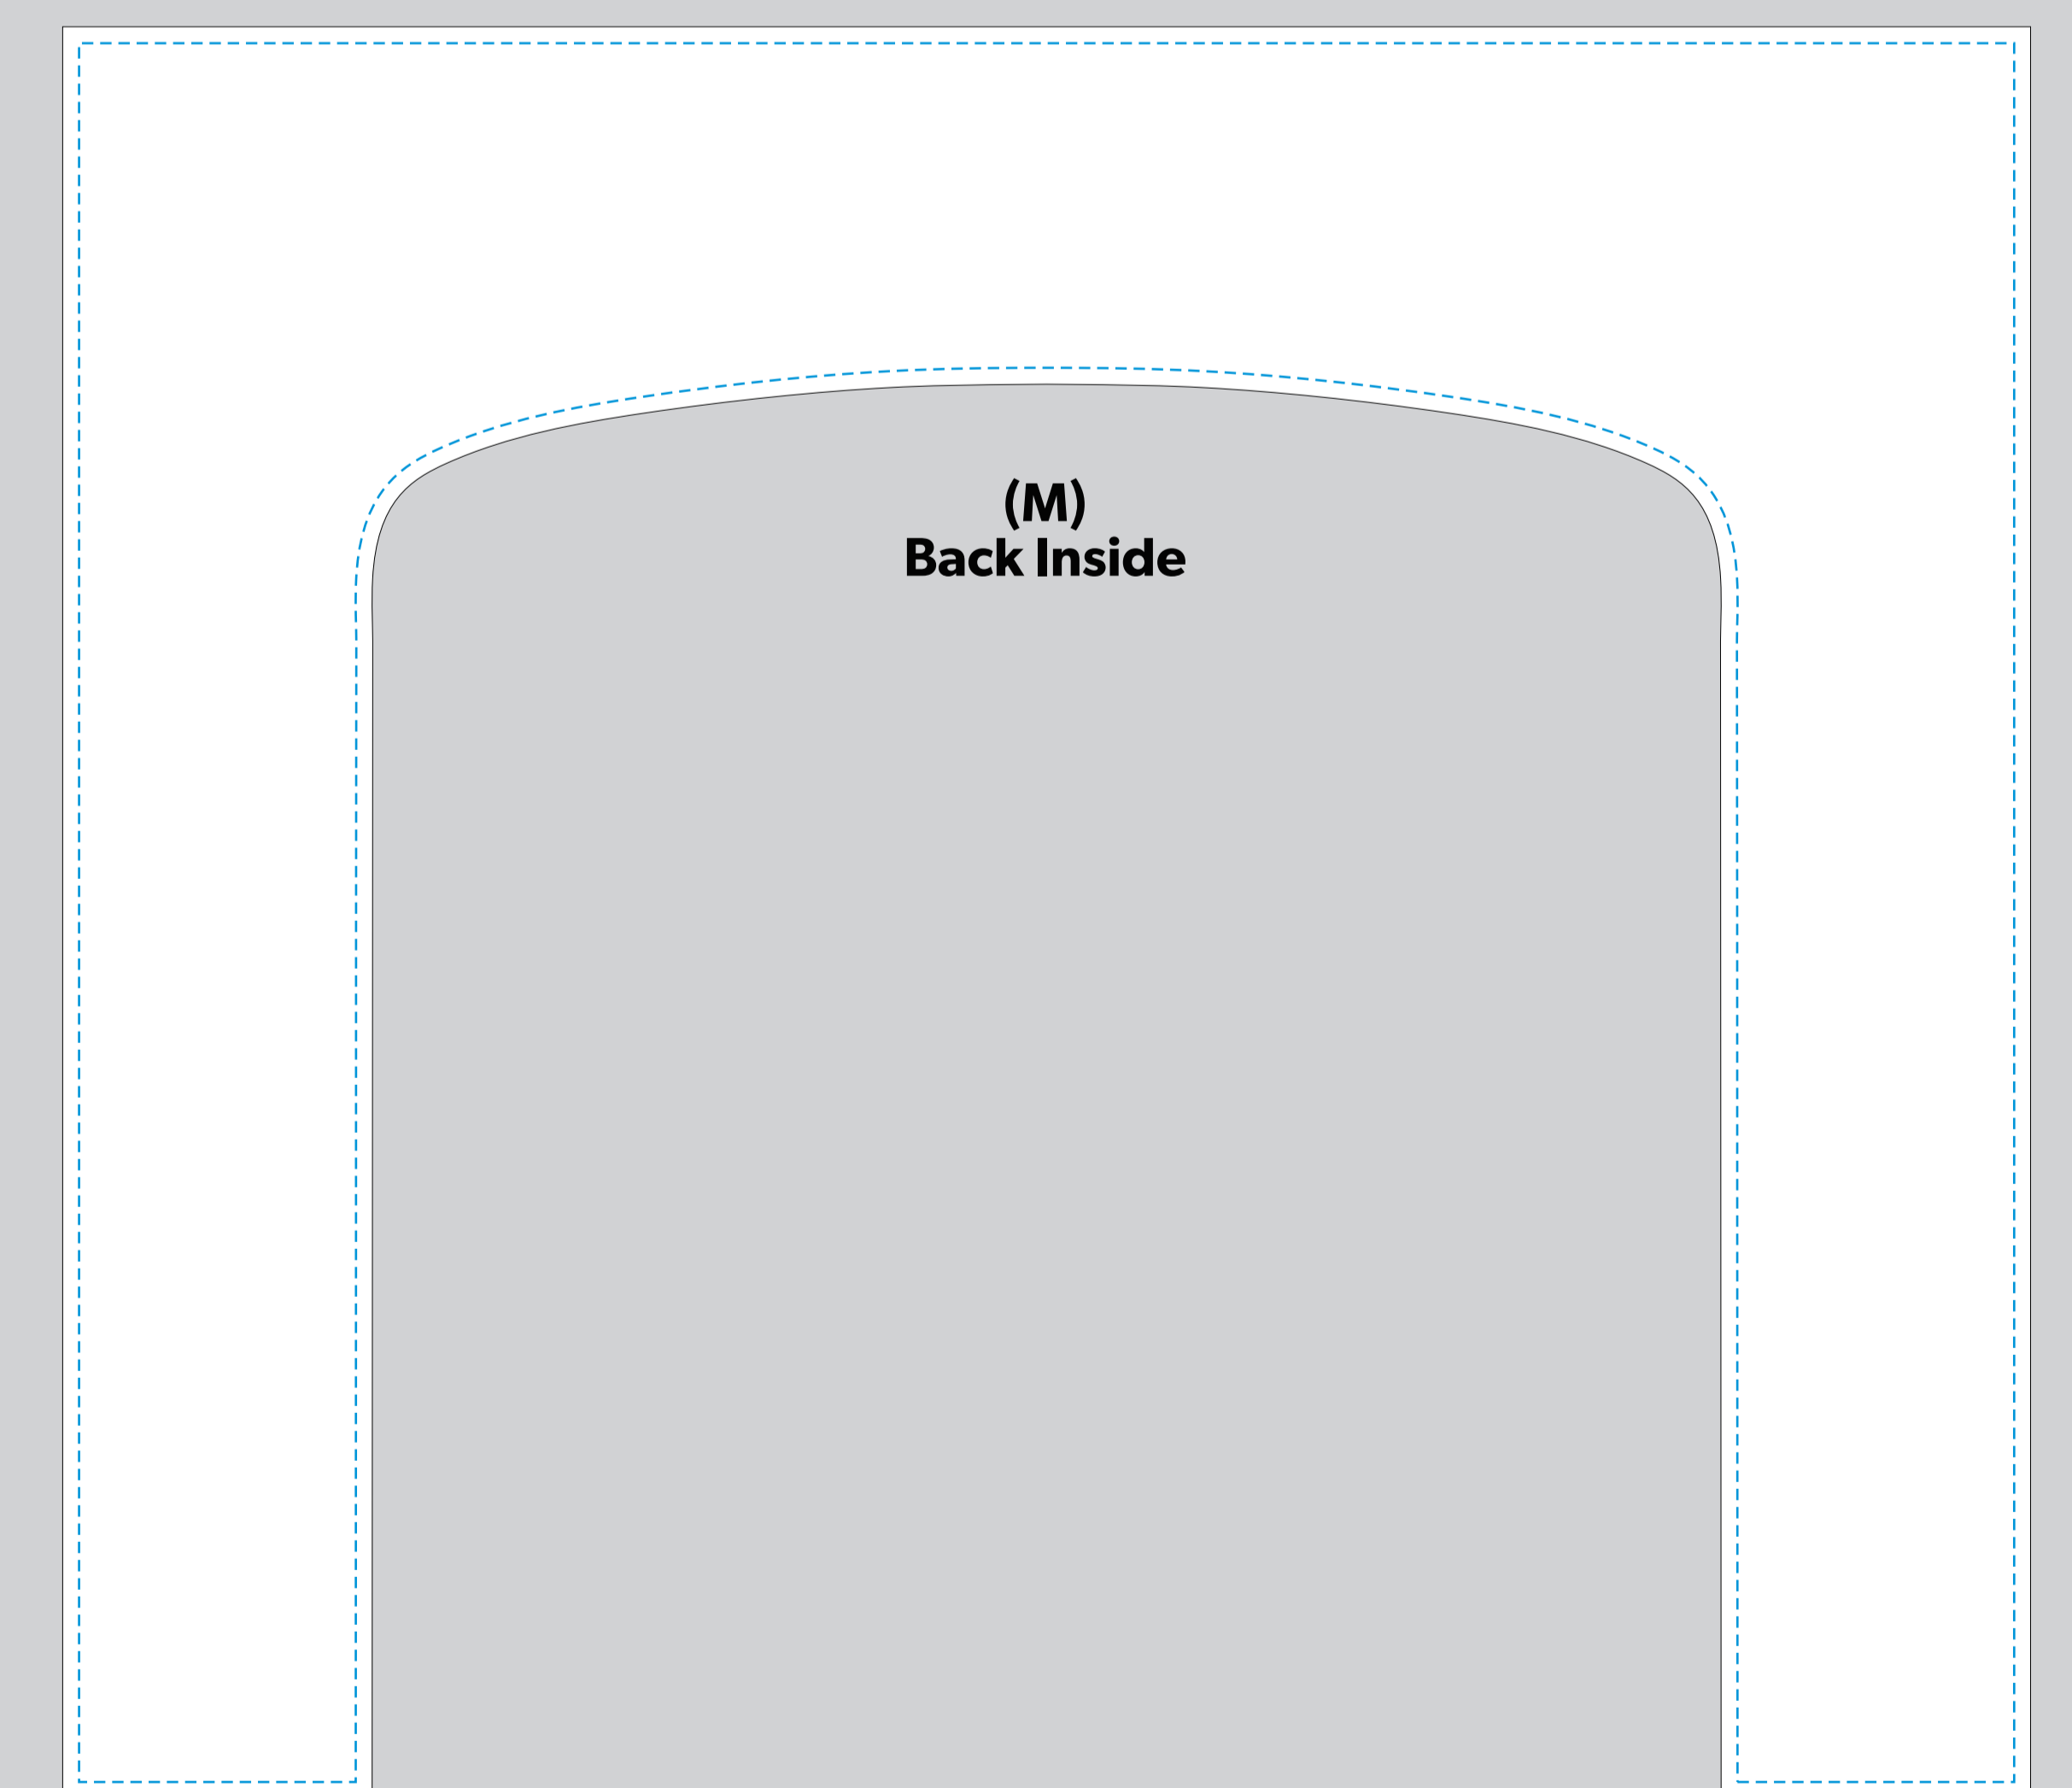

LookOurWay

10FT X 10FT INFLATABLE TENT EVENT BOOTH

(A)
Top Outside

(B)
Top Inside

(C)
Front Outside

(D)
Front Inside

(F)
Right Outside

(G)
Right Inside

(E)
Door Frame
(Inside-Front)

(H)
Door Frame
(Inside-Front)

(I)
Left Outside

(J)
Left Inside

(L)
Back Outside

(M)
Back Inside

(K)
Door Frame
(Inside-Left)

(N)
Door Frame
(Inside-Back)