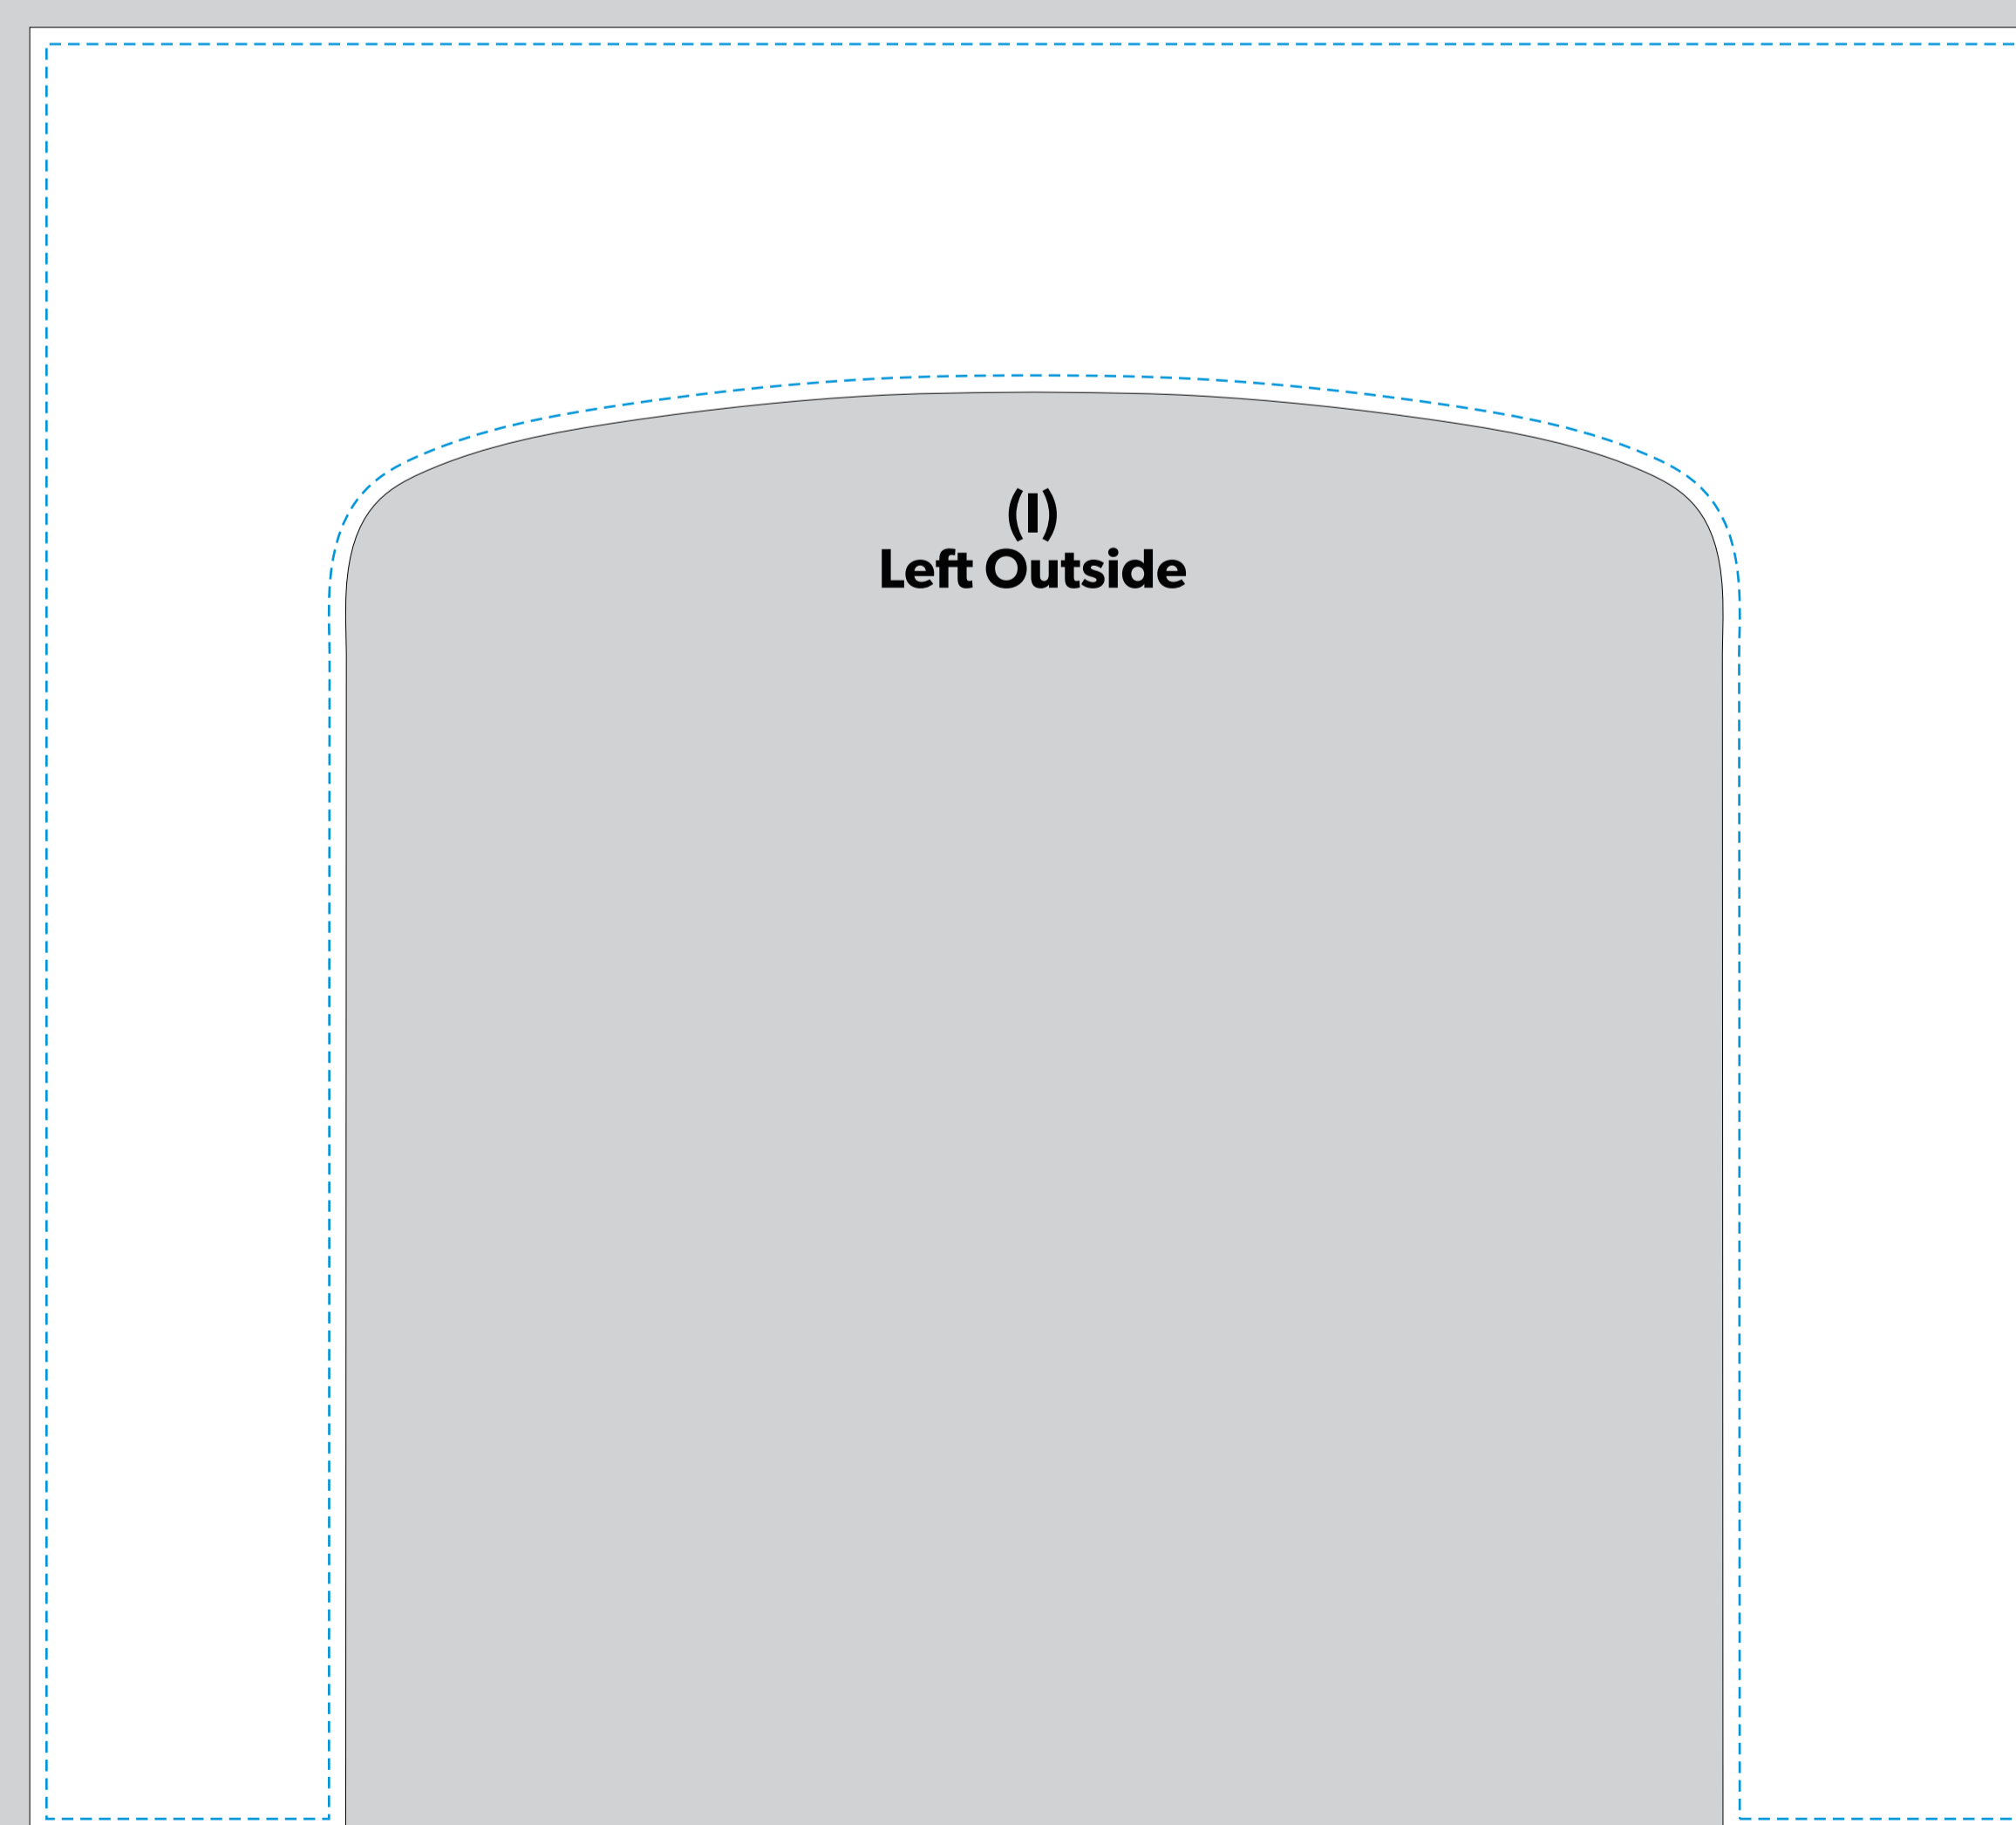

LookOurWay

10FT X 10FT INFLATABLE TENT EVENT BOOTH

(A)
Top Outside

(B)
Top Inside

(C)
Front Outside

(D)
Front Inside

(F)
Right Outside

(G)
Right Inside

(E)
Door Frame
(Inside-Front)

(H)
Door Frame
(Inside-Front)

(I)
Left Outside

(J)
Left Inside

(L)
Back Outside

(M)
Back Inside

(K)
Door Frame
(Inside-Left)

(N)
Door Frame
(Inside-Back)

IMPORTANT

Please send artwork in CMYK color mode & note any PMS colors being used. This Template is designed at 50% scale of the final product. Please RASTERIZE artwork at a minimum of 300DPI to endure high quality print