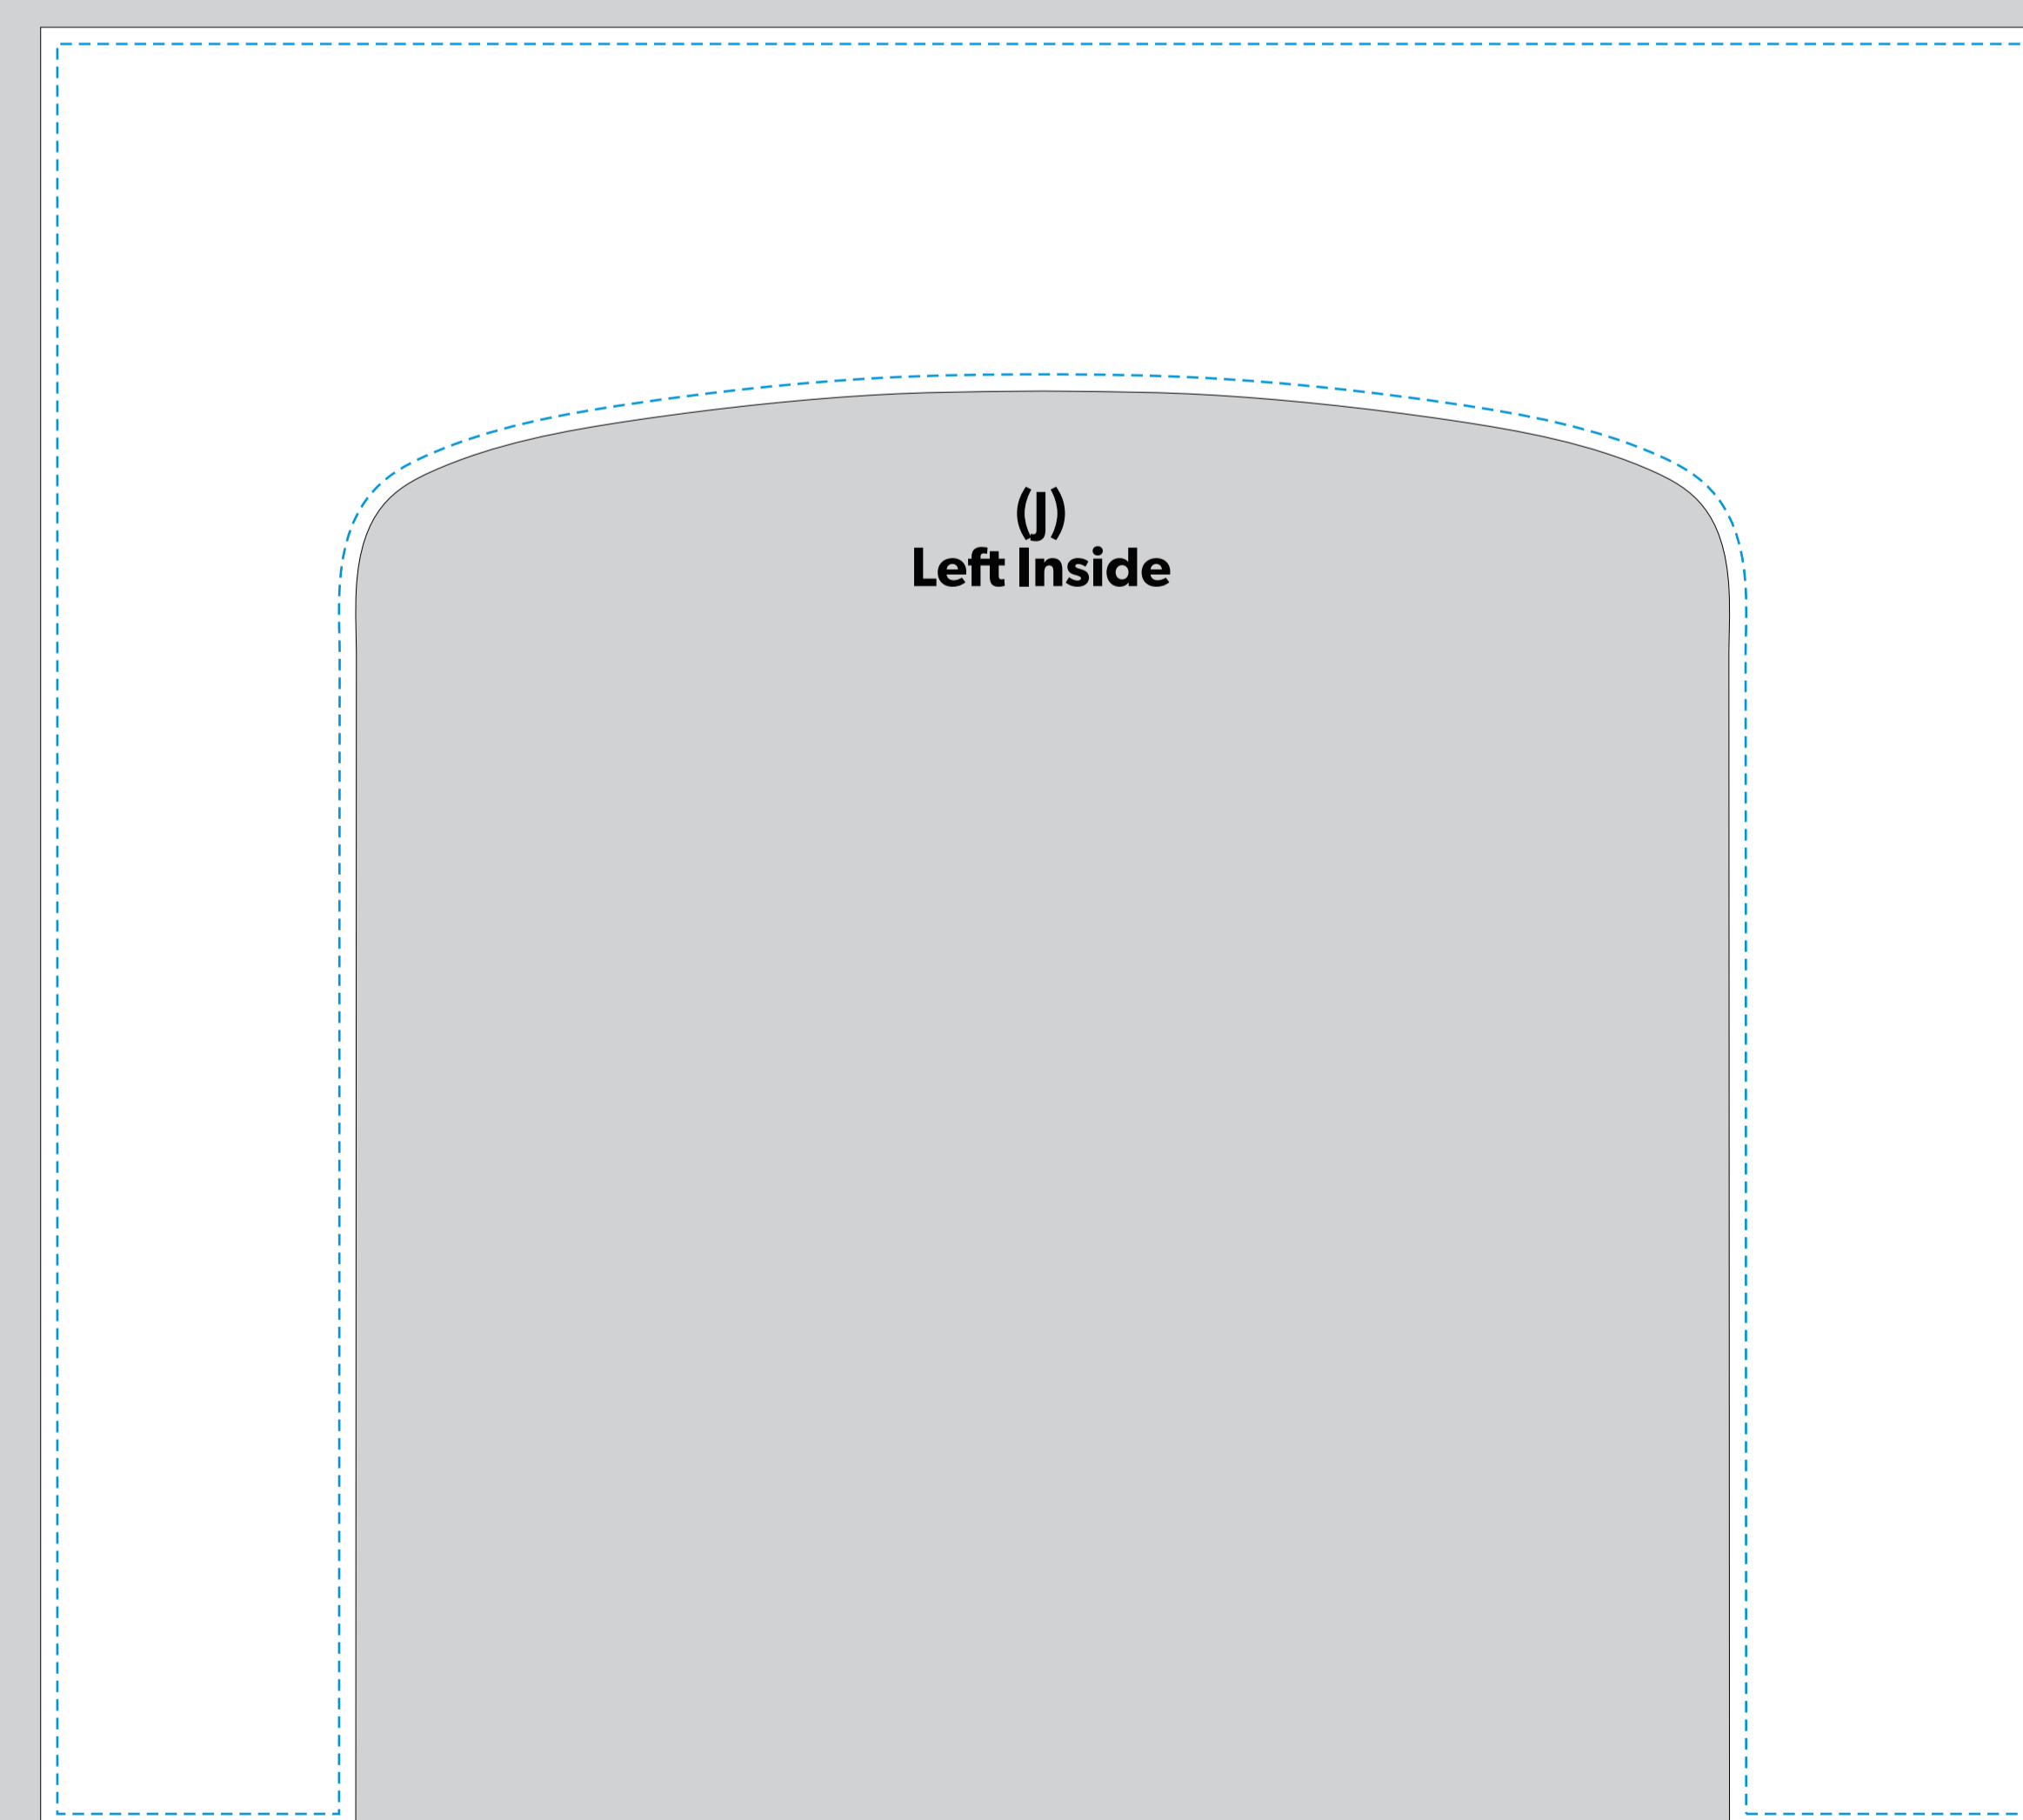

LookOurWay

10FT X 10FT INFLATABLE TENT EVENT BOOTH

(A)
Top Outside

(B)
Top Inside

(C)
Front Outside

(D)
Front Inside

(F)
Right Outside

(G)
Right Inside

(E)
Door Frame
(Inside-Front)

(H)
Door Frame
(Inside-Front)

(I)
Left Outside

(J)
Left Inside

(L)
Back Outside

(M)
Back Inside

(K)
Door Frame
(Inside-Left)

(N)
Door Frame
(Inside-Back)

IMPORTANT

Please send artwork in CMYK color mode & note any PMS colors being used. This Template is designed at 50% scale of the final product. Please RASTERIZE artwork at a minimum of 300DPI to endure high quality print