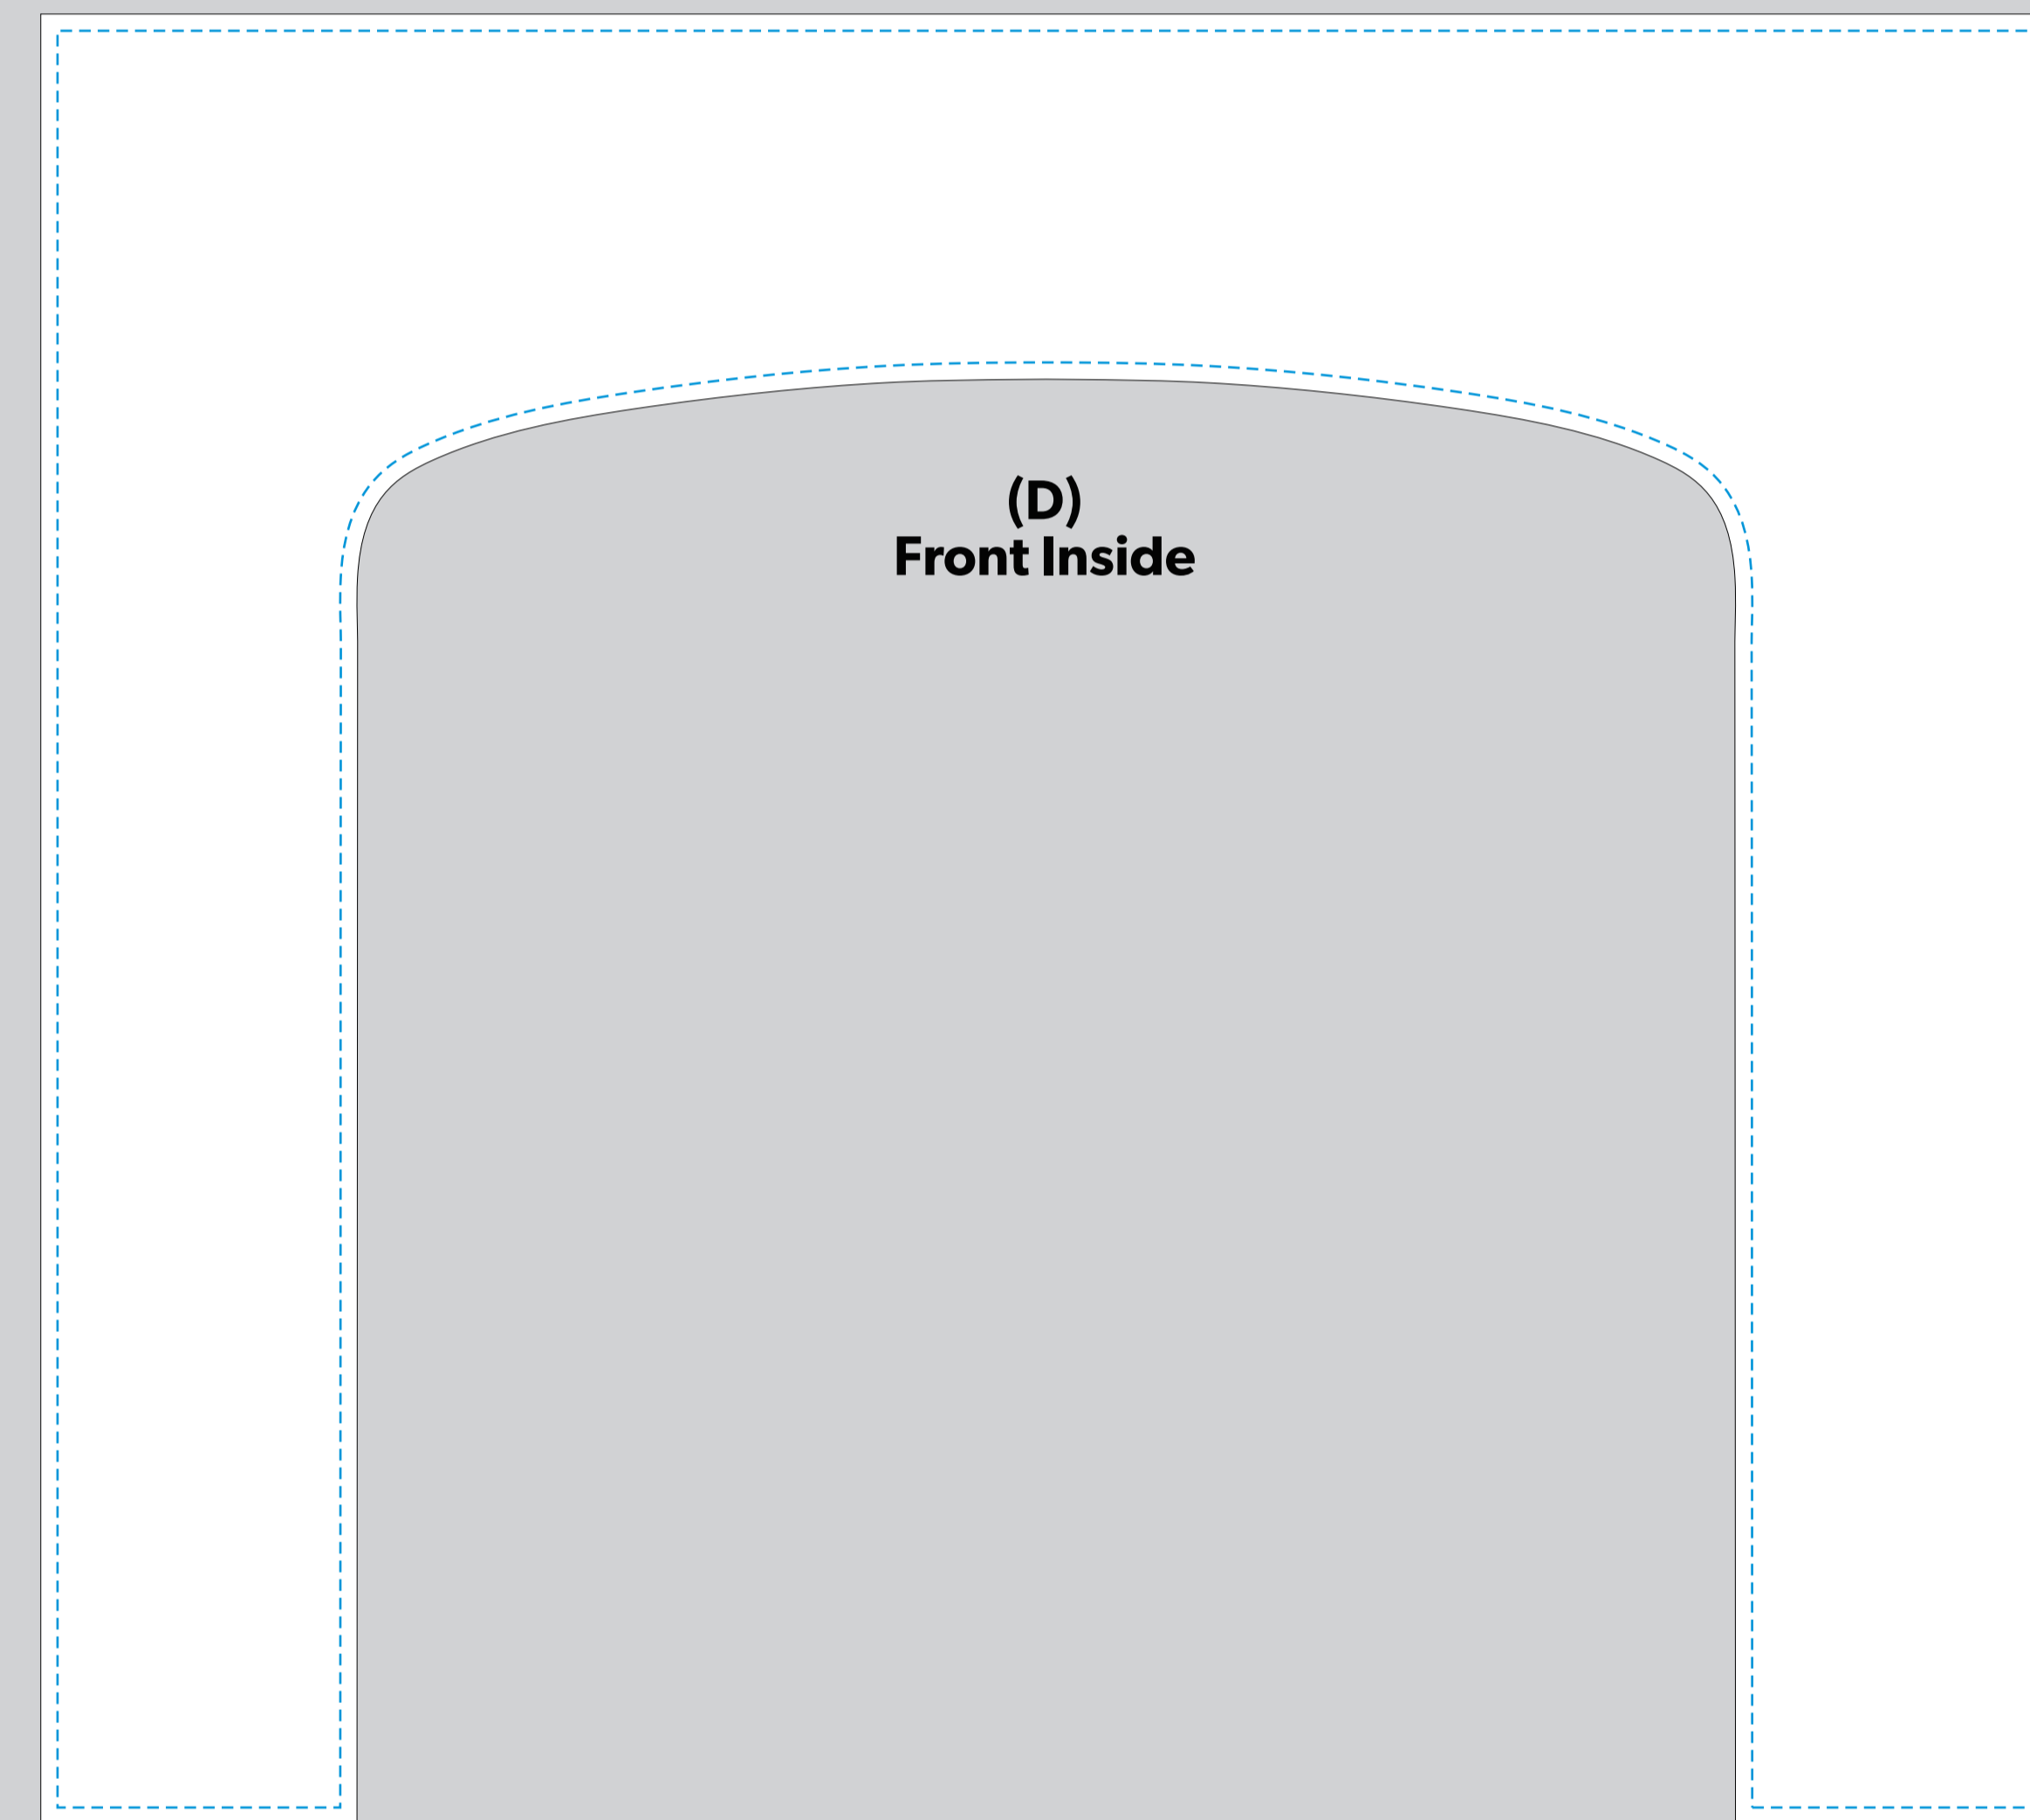

LookOurWay

10FT X 10FT INFLATABLE TENT EVENT BOOTH

(A)
Top Outside

(B)
Top Inside

(C)
Front Outside

(D)
Front Inside

(F)
Right Outside

(G)
Right Inside

(E)
Door Frame
(Inside-Front)

(H)
Door Frame
(Inside-Front)

(I)
Left Outside

(J)
Left Inside

(L)
Back Outside

(M)
Back Inside

(K)
Door Frame
(Inside-Left)

(N)
Door Frame
(Inside-Back)

IMPORTANT

Please send artwork in CMYK color mode & note any PMS colors being used. This Template is designed at 50% scale of the final product. Please RASTERIZE artwork at a minimum of 300DPI to endure high quality print