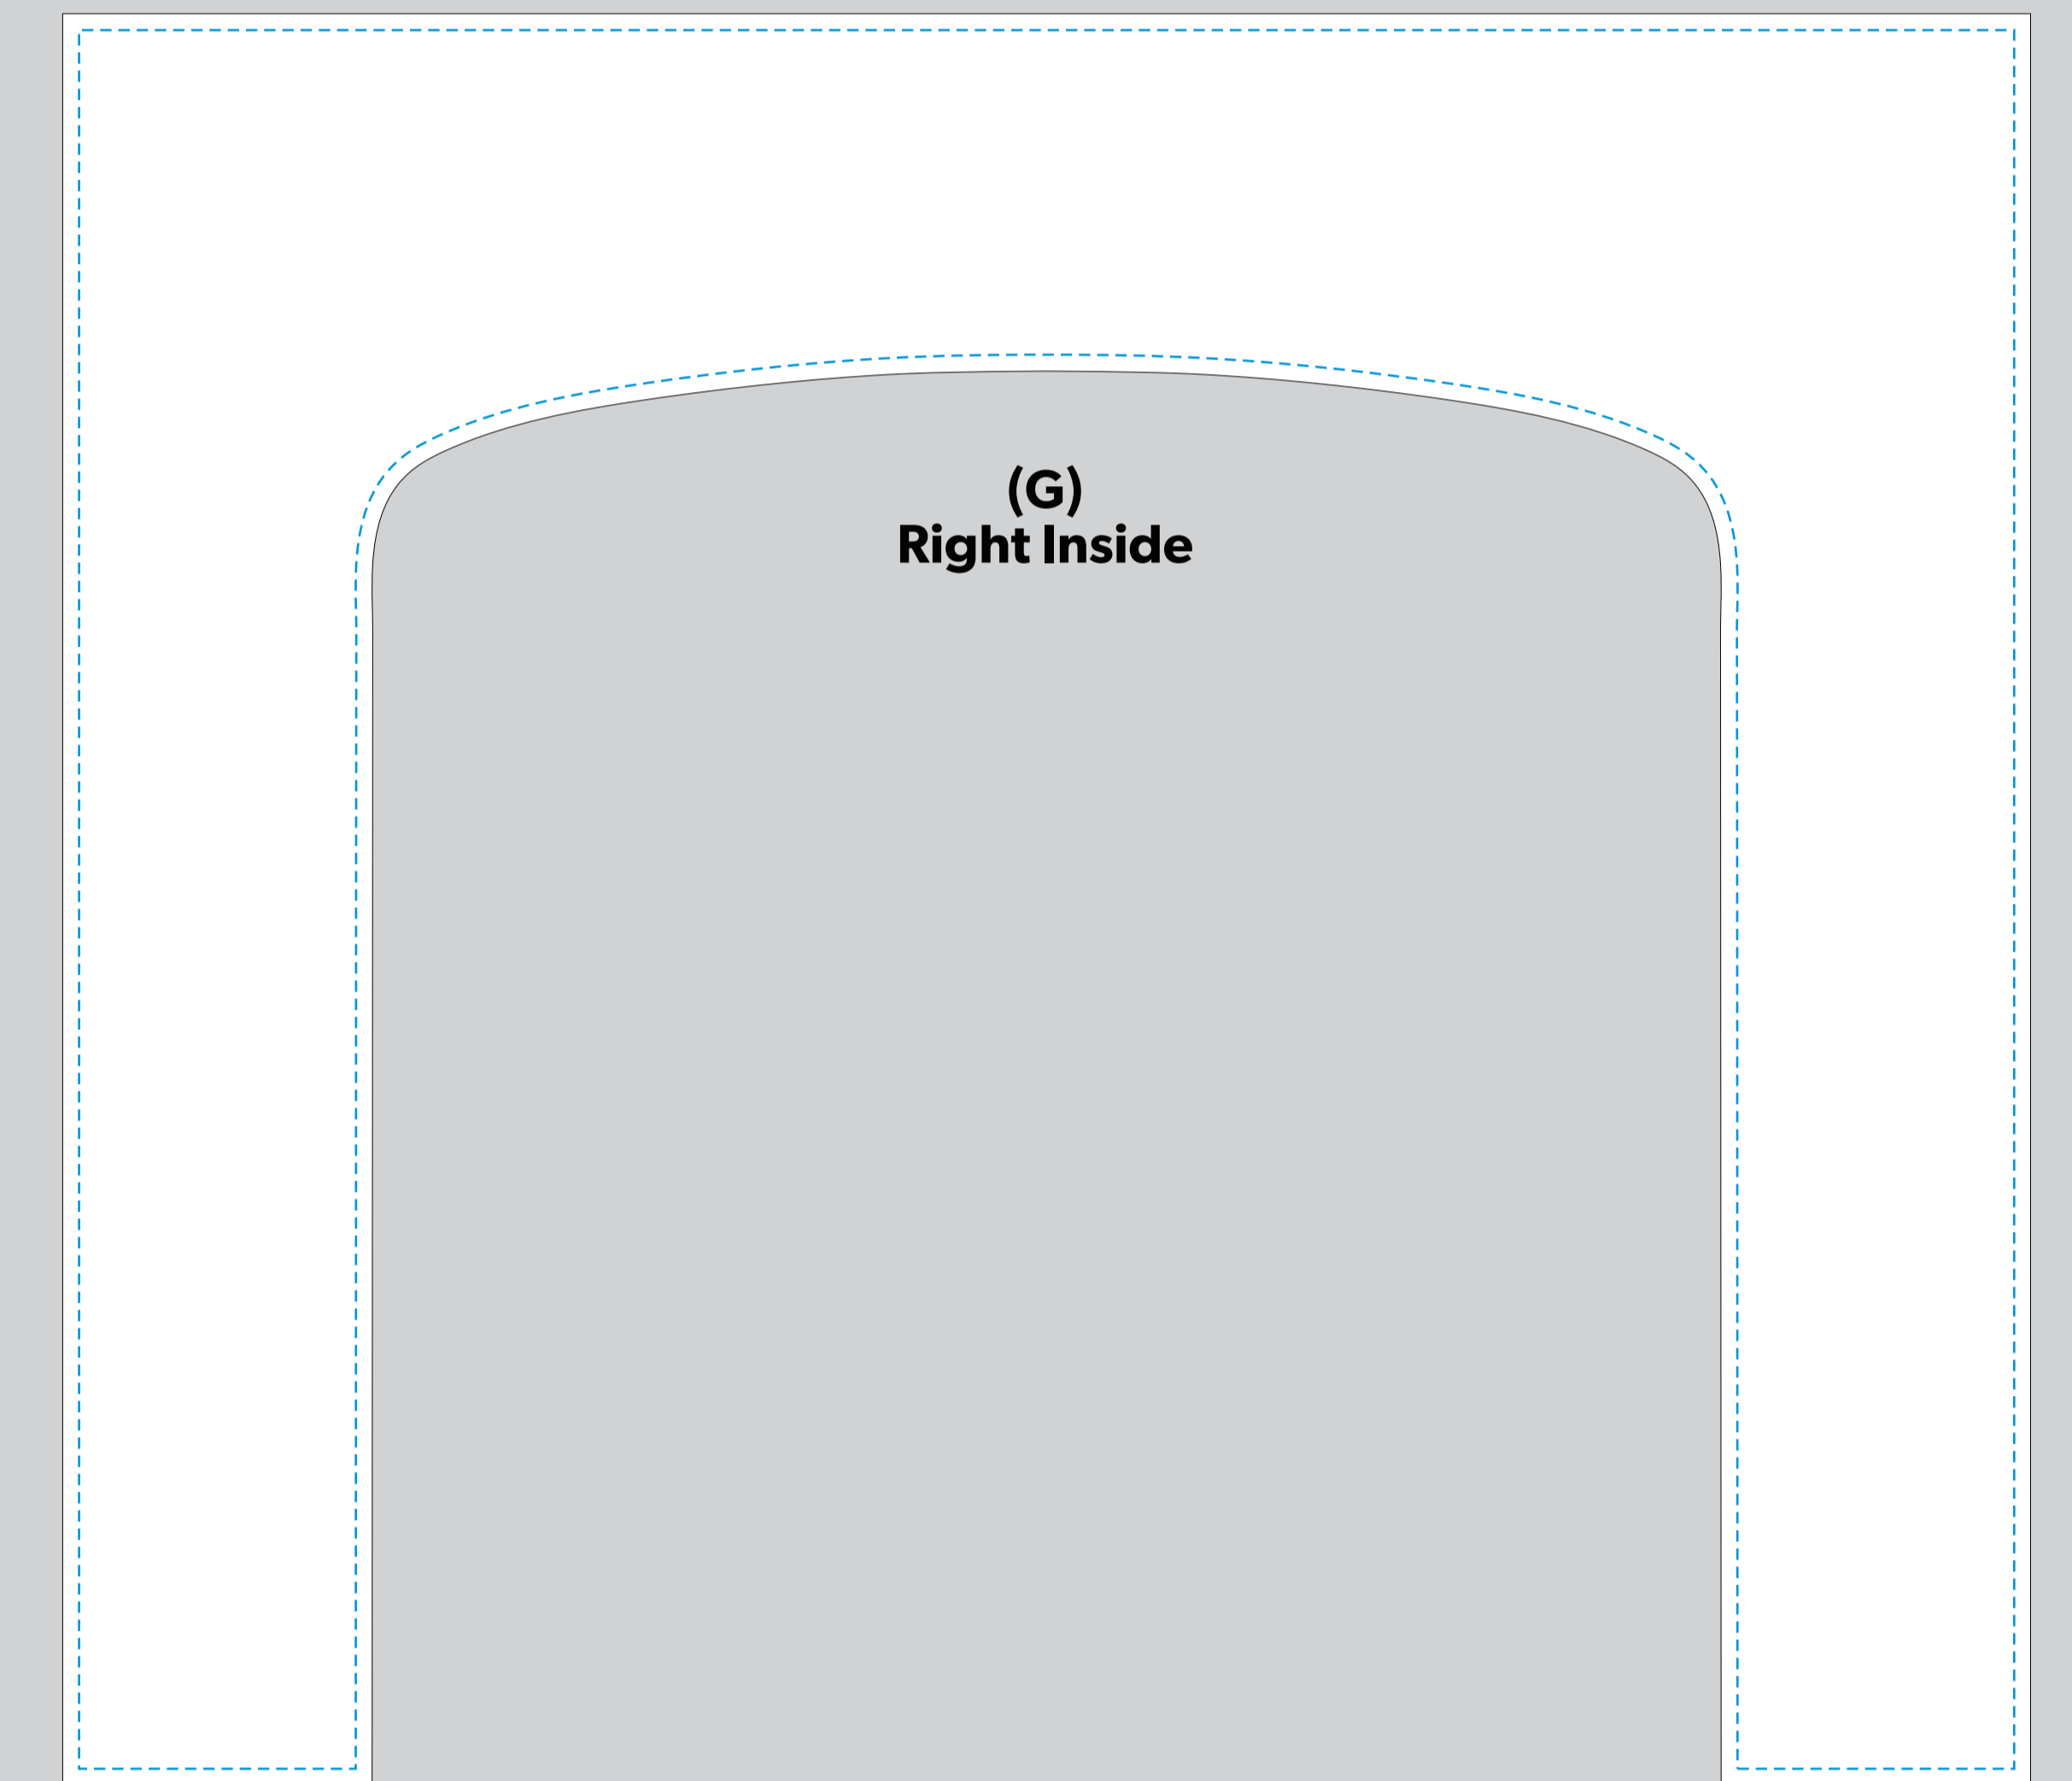

LookOurWay

10FT X 10FT INFLATABLE TENT EVENT BOOTH

(A)
Top Outside

(B)
Top Inside

(C)
Front Outside

(D)
Front Inside

(F)
Right Outside

(G)
Right Inside

(E)
Door Frame
(Inside-Front)

(H)
Door Frame
(Inside-Front)

(I)
Left Outside

(J)
Left Inside

(L)
Back Outside

(M)
Back Inside

(K)
Door Frame
(Inside-Left)

(N)
Door Frame
(Inside-Back)

IMPORTANT

Please send artwork in CMYK color mode & note any PMS colors being used. This Template is designed at 50% scale of the final product. Please RASTERIZE artwork at a minimum of 300DPI to endure high quality print