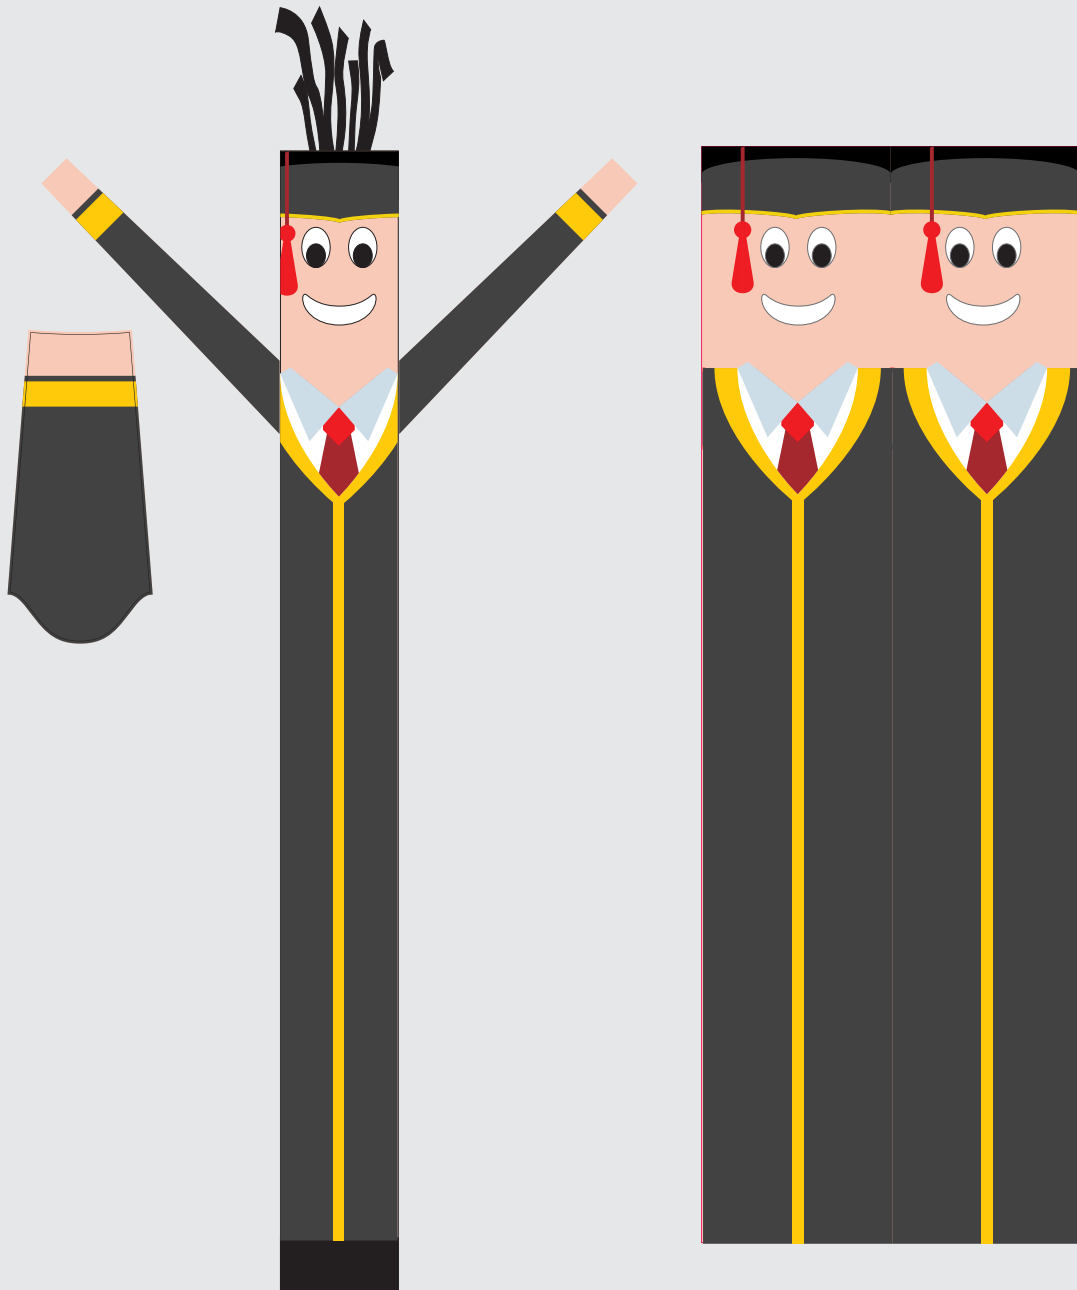

LookOurWay

10FT **AIR DANCERS**[®]
CUSTOM **INFLATABLE TUBE MEN**

IMPORTANT

Please send artwork in CMYK color mode & note any PMS colors being used.